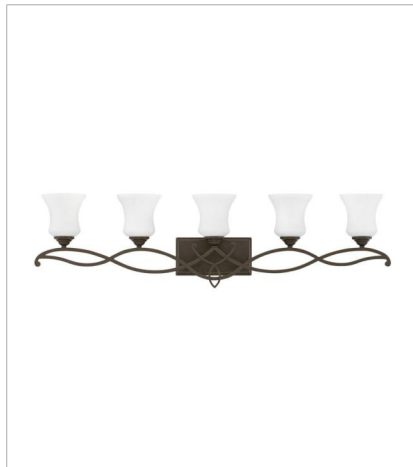

# BROOKE

Brooke's updated traditional look features a minimalist forged scroll design in Olde Bronze that elegantly complements its etched opal glass.

**FINISH:** Olde Bronze  
**GLASS:** Etched Opal

**5000OB**  
SINGLE LIGHT VANITY  
5.3" W, 11.8" H  
Socketed  
1-14w Med. LED, 100w Equiv.

**5002OB**  
TWO LIGHT VANITY  
16.5" W, 10.3" H  
Socketed  
2-14w Med. LED, 100w Equiv.

**5003OB**  
THREE LIGHT VANITY  
24" W, 10.8" H  
Socketed  
37949

**5004OB**  
FOUR LIGHT VANITY  
31.3" W, 11" H  
Socketed  
37952

**5005OB**  
FIVE LIGHT VANITY  
41.5" W, 11" H  
Socketed  
5-14w Med. LED, 100w Equiv.