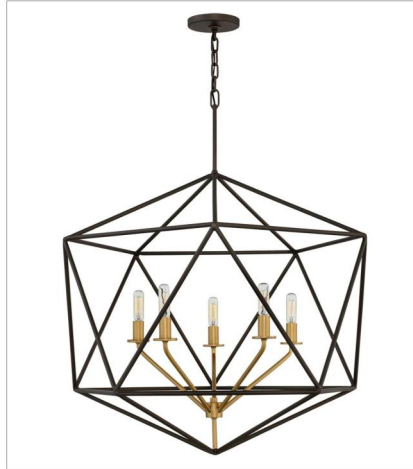

ASTRID

Sleek and chic, Astrid is designed as an airy geometric beauty balanced with robust welded construction. The inner light cluster, uniquely wired from the bottom, appears to float inside the outer cage. The two-tone finish further enhances the layering effect for added depth and dimension.

FINISH: Metallic Matte Bronze with Deluxe Gold accents

3023MM
MEDIUM OPEN FRAME
20" W, 26.8" H
Socketed
3-5w Cand. LED, 60w Equiv.

3025MM
LARGE OPEN FRAME
28" W, 34.3" H
Socketed
5-5w Cand. LED, 60w Equiv.

3027MM
SMALL PENDANT
12" W, 10.5" H
Socketed
1-14w Med. LED, 100w Equiv.

3029MM
ELEVEN LIGHT MULTI TIER
33.5" W, 56" H
Socketed
11-14w Med. LED, 60w Equiv.

HINKLEY

HINKLEY
33000 Pin Oak Parkway
Avon Lake, OH 44012