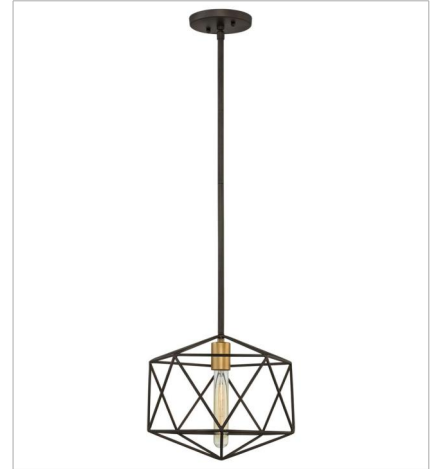

ASTRID

Sleek and chic, Astrid is designed as an airy geometric beauty balanced with robust welded construction. The inner light cluster, uniquely wired from the bottom, appears to float inside the outer cage. The two-tone finish further enhances the layering effect for added depth and dimension.

FINISH: Metallic Matte Bronze with Deluxe Gold accents

3023MM
MEDIUM OPEN FRAME
20" W, 26.8" H
Socketed
3-5w Cand. LED, 60w Equiv.

3025MM
LARGE OPEN FRAME
28" W, 34.3" H
Socketed
5-5w Cand. LED, 60w Equiv.

3027MM
SMALL PENDANT
12" W, 10.5" H
Socketed
1-14w Med. LED, 100w Equiv.

3029MM
ELEVEN LIGHT MULTI TIER
33.5" W, 56" H
Socketed
11-14w Med. LED, 60w Equiv.

HINKLEY

HINKLEY
33000 Pin Oak Parkway
Avon Lake, OH 44012