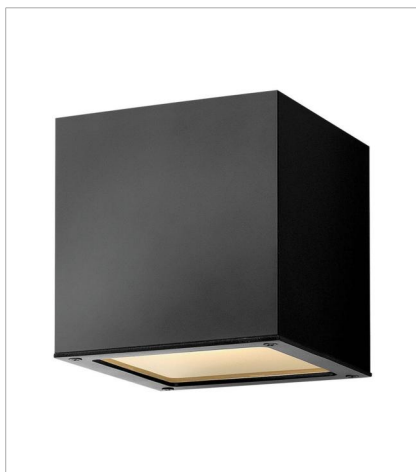

KUBE

A collection of sleek designs, Kube's contemporary style featuring solid aluminum construction provides a chic, minimalist statement to complement a variety of exteriors.

FINISH: Satin Black
GLASS: Etched Lens

1768SK
EXTRA SMALL LED DOWN LIGHT ...
6" W, 6" H
Integrated LED
7.50w LED *Included

1769SK
EXTRA SMALL LED UP/DOWN LIG...
6" W, 6" H
Integrated LED
15w LED *Included

1765SK
EXTRA SMALL LED FLUSH MOUNT
6" W, 3.5" H
Integrated LED
7.50w LED *Included