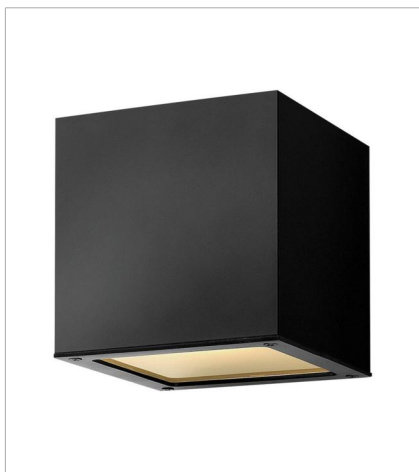

KUBE

A collection of sleek designs, Kube's contemporary style featuring solid aluminum construction provides a chic, minimalist statement to complement a variety of exteriors.

FINISH: Satin Black
GLASS: Etched Lens

1768SK
EXTRA SMALL LED DOWN LIGHT ...
6" W, 6" H
Integrated LED
7.50w LED *Included

1769SK
EXTRA SMALL LED UP/DOWN LIG...
6" W, 6" H
Integrated LED
15w LED *Included

1765SK
EXTRA SMALL LED FLUSH MOUNT
6" W, 3.5" H
Integrated LED
7.50w LED *Included