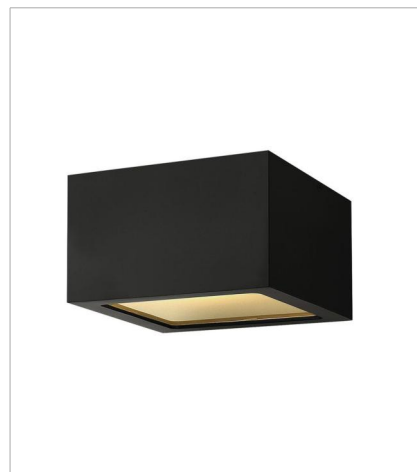

KUBE

A collection of sleek designs, Kube's contemporary style featuring solid aluminum construction provides a chic, minimalist statement to complement a variety of exteriors.

FINISH: Satin Black
GLASS: Etched Lens

1768SK
EXTRA SMALL LED DOWN LIGHT ...
6" W, 6" H
Integrated LED
7.50w LED *Included

1769SK
EXTRA SMALL LED UP/DOWN LIG...
6" W, 6" H
Integrated LED
15w LED *Included

1765SK
EXTRA SMALL LED FLUSH MOUNT
6" W, 3.5" H
Integrated LED
7.50w LED *Included