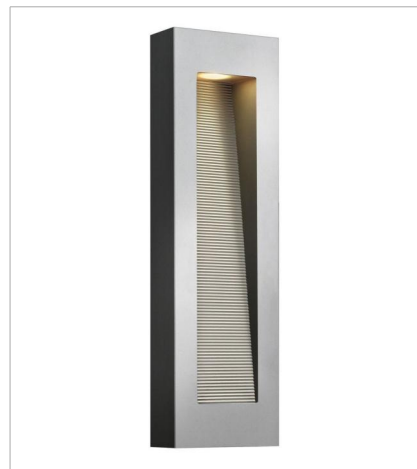

LUNA

Luna is a modern collection of solid aluminum fixtures offered in a unique combination of contemporary styles, including sleek wall lanterns. Luna also offers chic pocket wall sconces and compact ceiling mounts that are ideal for indoors or out.

FINISH: Titanium
GLASS: Etched Lens

1660TT
MEDIUM WALL MOUNT LANTERN
6" W, 16" H
LED Lamp, Socket
2-7w GU10 LED, 20w Equiv. or 2-20w GU10

1661TT
SMALL DOWN LIGHT WALL MOUNT...
9" W, 5" H
Integrated LED

1662TT
SMALL UP/DOWN LIGHT WALL MO...
9" W, 5" H
Integrated LED

1664TT
LARGE WALL MOUNT LANTERN
9" W, 24" H
LED Lamp, Socket
2-7w GU10 LED, 20w Equiv. or 2-20w GU10

1668TT
MEDIUM WALL MOUNT LANTERN
6" W, 16.3" H
LED Lamp, Socket
2-7w GU10 LED, 20w Equiv. or 2-20w GU10