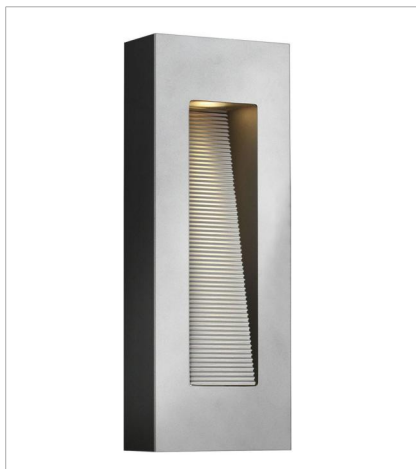

LUNA

Luna is a modern collection of solid aluminum fixtures offered in a unique combination of contemporary styles, including sleek wall lanterns. Luna also offers chic pocket wall sconces and compact ceiling mounts that are ideal for indoors or out.

FINISH: Titanium
GLASS: Etched Lens

1660TT
MEDIUM WALL MOUNT LANTERN
6" W, 16" H
LED Lamp, Socket
2-7w GU10 LED, 20w Equiv. or 2-20w GU10

1661TT
SMALL DOWN LIGHT WALL MOUNT...
9" W, 5" H
Integrated LED

1662TT
SMALL UP/DOWN LIGHT WALL MO...
9" W, 5" H
Integrated LED

1664TT
LARGE WALL MOUNT LANTERN
9" W, 24" H
LED Lamp, Socket
2-7w GU10 LED, 20w Equiv. or 2-20w GU10

1668TT
MEDIUM WALL MOUNT LANTERN
6" W, 16.3" H
LED Lamp, Socket
2-7w GU10 LED, 20w Equiv. or 2-20w GU10