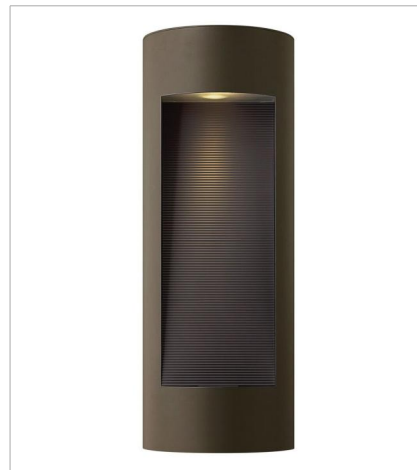

1664BZ
LARGE WALL MOUNT LANTERN
9" W, 24" H
Socketed
2-7w GU10 LED, 20w Equiv.