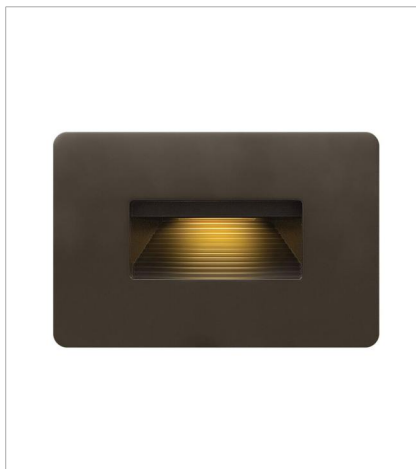

LUNA

Luna is a modern collection of solid aluminum fixtures offered in a unique combination of contemporary styles, including sleek wall lanterns. Luna also offers chic pocket wall sconces and compact ceiling mounts that are ideal for indoors or out.

FINISH: Bronze
GLASS: Etched Lens

15508BZ
LUNA STEP LIGHT 12V HORIZONTAL
4.5" W, 3" H
Integrated LED
3.80w LED *Included

58504BZ3K
LED 3000K STEP LIGHT 120V V...
3" W, 4.5" H
Integrated LED

58506BZ
LUNA STEP LIGHT 120V HORIZO...
4.8" W, 4.5" H
Integrated LED

58508BZ
LUNA STEP LIGHT 120V HORIZO...
4.5" W, 3" H
Integrated LED
4w LED *Included

58508BZ3K
LED 3000K STEP LIGHT 120V H...
4.5" W, 3" H
Integrated LED
4w LED *Included

1660BZ
MEDIUM WALL MOUNT LANTERN
6" W, 16" H
Socketed
2-7w GU10 LED, 20w Equiv.