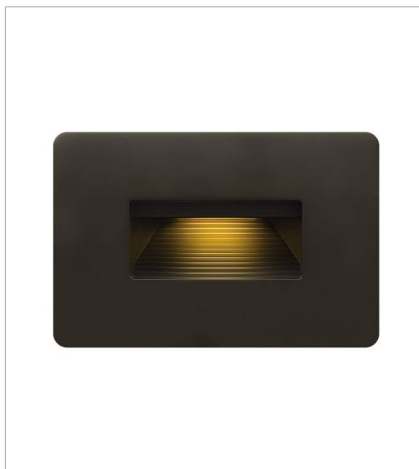

LUNA

Luna is a modern collection of solid aluminum fixtures offered in a unique combination of contemporary styles, including sleek wall lanterns. Luna also offers chic pocket wall sconces and compact ceiling mounts that are ideal for indoors or out.

FINISH: Bronze
GLASS: Etched Lens

15508BZ
LUNA STEP LIGHT 12V HORIZONTAL
4.5" W, 3" H
Integrated LED
3.80w LED *Included

58504BZ3K
LED 3000K STEP LIGHT 120V V...
3" W, 4.5" H
Integrated LED

58506BZ
LUNA STEP LIGHT 120V HORIZO...
4.8" W, 4.5" H
Integrated LED

58508BZ
LUNA STEP LIGHT 120V HORIZO...
4.5" W, 3" H
Integrated LED
4w LED *Included

58508BZ3K
LED 3000K STEP LIGHT 120V H...
4.5" W, 3" H
Integrated LED
4w LED *Included

1660BZ
MEDIUM WALL MOUNT LANTERN
6" W, 16" H
Socketed
2-7w GU10 LED, 20w Equiv.