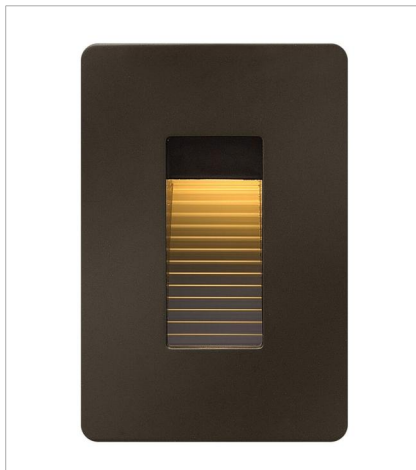

LUNA

Luna is a modern collection of solid aluminum fixtures offered in a unique combination of contemporary styles, including sleek wall lanterns. Luna also offers chic pocket wall sconces and compact ceiling mounts that are ideal for indoors or out.

FINISH: Bronze
GLASS: Etched Lens

15508BZ
LUNA STEP LIGHT 12V HORIZONTAL
4.5" W, 3" H
Integrated LED
3.80w LED *Included

58504BZ3K
LED 3000K STEP LIGHT 120V V...
3" W, 4.5" H
Integrated LED

58506BZ
LUNA STEP LIGHT 120V HORIZO...
4.8" W, 4.5" H
Integrated LED

58508BZ
LUNA STEP LIGHT 120V HORIZO...
4.5" W, 3" H
Integrated LED
4w LED *Included

58508BZ3K
LED 3000K STEP LIGHT 120V H...
4.5" W, 3" H
Integrated LED
4w LED *Included

1660BZ
MEDIUM WALL MOUNT LANTERN
6" W, 16" H
Socketed
2-7w GU10 LED, 20w Equiv.