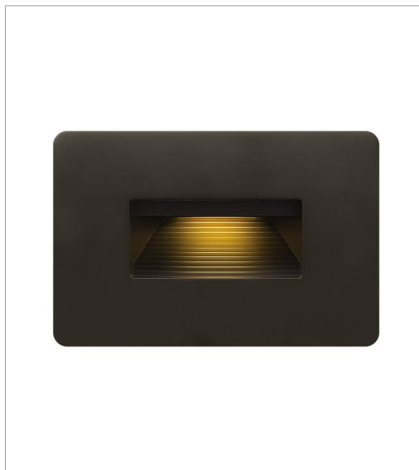

LUNA

Luna is a modern collection of solid aluminum fixtures offered in a unique combination of contemporary styles, including sleek wall lanterns. Luna also offers chic pocket wall sconces and compact ceiling mounts that are ideal for indoors or out.

FINISH: Bronze
GLASS: Etched Lens

15508BZ
LUNA STEP LIGHT 12V HORIZONTAL
4.5" W, 3" H
Integrated LED
3.80w LED *Included

58504BZ3K
LED 3000K STEP LIGHT 120V V...
3" W, 4.5" H
Integrated LED

58506BZ
LUNA STEP LIGHT 120V HORIZO...
4.8" W, 4.5" H
Integrated LED

58508BZ
LUNA STEP LIGHT 120V HORIZO...
4.5" W, 3" H
Integrated LED
4w LED *Included

58508BZ3K
LED 3000K STEP LIGHT 120V H...
4.5" W, 3" H
Integrated LED
4w LED *Included

1660BZ
MEDIUM WALL MOUNT LANTERN
6" W, 16" H
Socketed
2-7w GU10 LED, 20w Equiv.

FINISH: Bronze
GLASS: Etched Lens

1661BZ
SMALL DOWN LIGHT WALL MOUNT...
9" W, 5" H
Integrated LED
7.50w LED *Included

1662BZ
SMALL UP/DOWN LIGHT WALL MO...
9" W, 5" H
Integrated LED
15w LED *Included

1664BZ
LARGE WALL MOUNT LANTERN
9" W, 24" H
Socketed
2-7w GU10 LED, 20w Equiv.