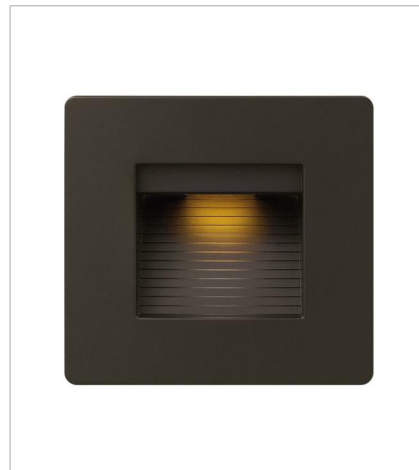

LUNA

Luna is a modern collection of solid aluminum fixtures offered in a unique combination of contemporary styles, including sleek wall lanterns. Luna also offers chic pocket wall sconces and compact ceiling mounts that are ideal for indoors or out.

FINISH: Bronze
GLASS: Etched Lens

15508BZ
LUNA STEP LIGHT 12V HORIZONTAL
4.5" W, 3" H
Integrated LED
3.80w LED *Included

58504BZ3K
LED 3000K STEP LIGHT 120V V...
3" W, 4.5" H
Integrated LED

58506BZ
LUNA STEP LIGHT 120V HORIZO...
4.8" W, 4.5" H
Integrated LED

58508BZ
LUNA STEP LIGHT 120V HORIZO...
4.5" W, 3" H
Integrated LED
4w LED *Included

58508BZ3K
LED 3000K STEP LIGHT 120V H...
4.5" W, 3" H
Integrated LED
4w LED *Included

1660BZ
MEDIUM WALL MOUNT LANTERN
6" W, 16" H
Socketed
2-7w GU10 LED, 20w Equiv.

FINISH: Bronze
GLASS: Etched Lens

1661BZ
SMALL DOWN LIGHT WALL MOUNT...
9" W, 5" H
Integrated LED
7.50w LED *Included

1662BZ
SMALL UP/DOWN LIGHT WALL MO...
9" W, 5" H
Integrated LED
15w LED *Included

1664BZ
LARGE WALL MOUNT LANTERN
9" W, 24" H
Socketed
2-7w GU10 LED, 20w Equiv.