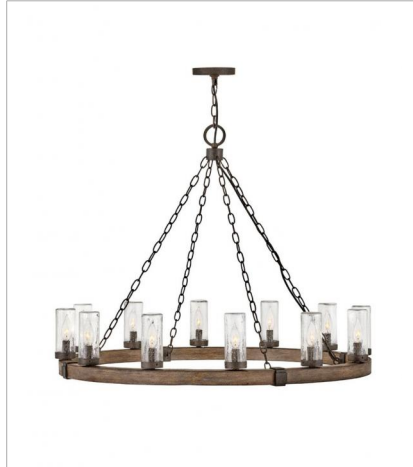

# SAWYER

**OPEN AIR™**  
collection

The fresh, rustic design of the Sawyer collection will enhance any living experience with a warm, cozy ambiance. The warm Sequoia wood finish is paired with Iron Rust accents and clear seedy glass for a farmhouse chic style.

**FINISH:** Sequoia with Iron Rust accents  
**GLASS:** Clear Seedy, Etched

**5940SQ**  
SINGLE LIGHT VANITY  
5" W, 11" H  
Socket  
1-100w Med.

**5942SQ**  
TWO LIGHT VANITY  
14.3" W, 8.3" H  
Socket  
2-100w Med.

# SAWYER

The fresh, rustic design of the Sawyer collection will enhance any living experience with a warm, cozy ambiance. The warm Sequoia wood finish is paired with Iron Rust accents and clear seedy glass for a farmhouse chic style.

**FINISH:** Sequoia with Iron Rust accents  
**GLASS:** Clear Seedy, Etched

**29206SQ**  
MEDIUM SINGLE TIER  
24" W, 23.3" H  
Socket  
6-60w Cand.

**29207SQ**  
LARGE SINGLE TIER  
38" W, 28.5" H  
Socket  
12-60w Cand.