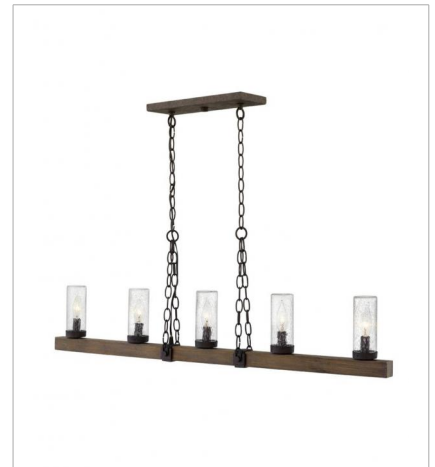

# SAWYER

**OPEN AIR™**  
collection

The fresh, rustic design of the Sawyer collection will enhance any living experience with a warm, cozy ambiance. The warm Sequoia wood finish is paired with Iron Rust accents and clear seedy glass for a farmhouse chic style.

**FINISH:** Sequoia with Iron Rust accents  
**GLASS:** Clear Seedy, Etched

**5940SQ**  
SINGLE LIGHT VANITY  
5" W, 11" H  
Socket  
1-100w Med.

**5942SQ**  
TWO LIGHT VANITY  
14.3" W, 8.3" H  
Socket  
2-100w Med.

**5943SQ**  
THREE LIGHT VANITY  
22" W, 8.3" H  
Socket  
3-100w Med.

**5944SQ**  
FOUR LIGHT VANITY  
30.8" W, 8.3" H  
Socket  
4-100w Med.

**29202SQ**  
SMALL WALL MOUNT SCONCE  
9" W, 12" H  
Socket  
2-60w Cand.

# SAWYER

The fresh, rustic design of the Sawyer collection will enhance any living experience with a warm, cozy ambiance. The warm Sequoia wood finish is paired with Iron Rust accents and clear seedy glass for a farmhouse chic style.