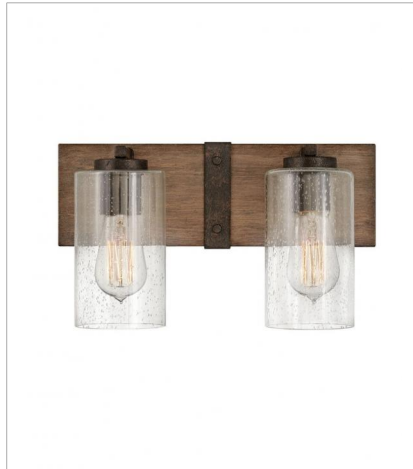

# SAWYER

**OPEN AIR™**  
collection

The fresh, rustic design of the Sawyer collection will enhance any living experience with a warm, cozy ambiance. The warm Sequoia wood finish is paired with Iron Rust accents and clear seedy glass for a farmhouse chic style.

**FINISH:** Sequoia with Iron Rust accents  
**GLASS:** Clear Seedy, Etched

**5940SQ**  
SINGLE LIGHT VANITY  
5" W, 11" H  
Socket  
1-100w Med.

**5942SQ**  
TWO LIGHT VANITY  
14.3" W, 8.3" H  
Socket  
2-100w Med.

**5943SQ**  
THREE LIGHT VANITY  
22" W, 8.3" H  
Socket  
3-100w Med.

**5944SQ**  
FOUR LIGHT VANITY  
30.8" W, 8.3" H  
Socket  
4-100w Med.

**29202SQ**  
SMALL WALL MOUNT SCONCE  
9" W, 12" H  
Socket  
2-60w Cand.

# SAWYER

The fresh, rustic design of the Sawyer collection will enhance any living experience with a warm, cozy ambiance. The warm Sequoia wood finish is paired with Iron Rust accents and clear seedy glass for a farmhouse chic style.