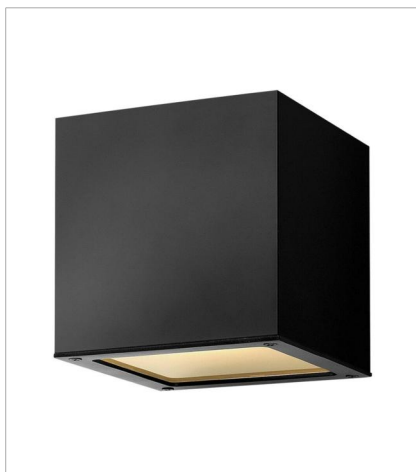

KUBE

A collection of sleek designs, Kube's contemporary style featuring solid aluminum construction provides a chic, minimalist statement to complement a variety of exteriors.

FINISH: Satin Black
GLASS: Etched Lens

1768SK
SMALL DOWN LIGHT WALL MOUNT...
6" W, 6" H
Integrated LED
7.50w LED *Included

1769SK
SMALL UP/DOWN LIGHT WALL MO...
6" W, 6" H
Integrated LED
15w LED *Included

1765SK
SMALL FLUSH MOUNT
6" W, 3.5" H
Integrated LED
7.50w LED *Included