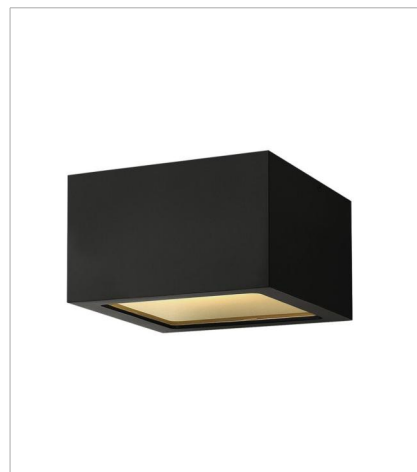

KUBE

A collection of sleek designs, Kube's contemporary style featuring solid aluminum construction provides a chic, minimalist statement to complement a variety of exteriors.

FINISH: Satin Black
GLASS: Etched Lens

1768SK
SMALL DOWN LIGHT WALL MOUNT...
6" W, 6" H
Integrated LED
7.50w LED *Included

1769SK
SMALL UP/DOWN LIGHT WALL MO...
6" W, 6" H
Integrated LED
15w LED *Included

1765SK
SMALL FLUSH MOUNT
6" W, 3.5" H
Integrated LED
7.50w LED *Included