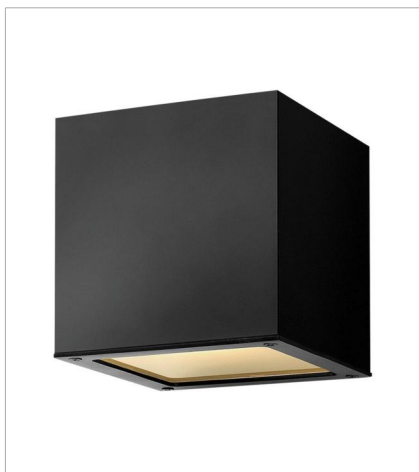

KUBE

A collection of sleek designs, Kube's contemporary style featuring solid aluminum construction provides a chic, minimalist statement to complement a variety of exteriors.

FINISH: Satin Black
GLASS: Etched Lens

1768SK
SMALL DOWN LIGHT WALL MOUNT...
6" W, 6" H
Integrated LED
7.50w LED *Included

1769SK
SMALL UP/DOWN LIGHT WALL MO...
6" W, 6" H
Integrated LED
15w LED *Included

1765SK
SMALL FLUSH MOUNT
6" W, 3.5" H
Integrated LED
7.50w LED *Included