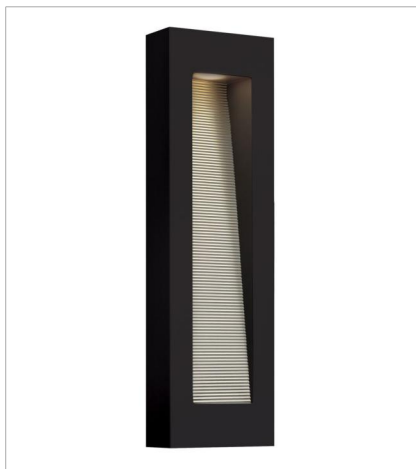

1669SK
LARGE WALL MOUNT LANTERN
9" W, 24" H
Socketed
37832

HINKLEY

HINKLEY
33000 Pin Oak Parkway
Avon Lake, OH 44012

PHONE: (440) 653-5500
Toll Free: 1 (800) 446-5539

hinkley.com