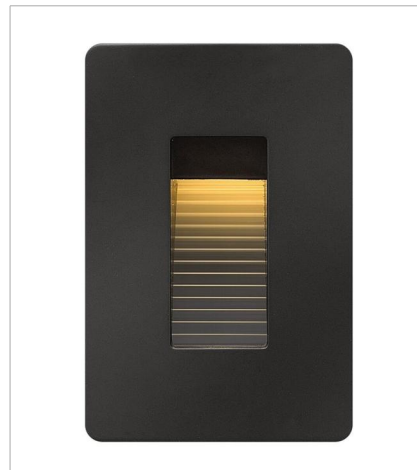

LUNA

Luna is a modern collection of solid aluminum fixtures offered in a unique combination of contemporary styles, including sleek wall lanterns. Luna also offers chic pocket wall sconces and compact ceiling mounts that are ideal for indoors or out.

FINISH: Satin Black
GLASS: Etched Lens

1665SK
SMALL FLUSH MOUNT
8" W, 3.3" H
Integrated LED

15508SK
LED 2700K STEP LIGHT 12V HO...
4.5" W, 3" H
Integrated LED

58504SK
LED 2700K STEP LIGHT 120V V...
3" W, 4.5" H
Integrated LED

58508SK
LED 2700K STEP LIGHT 120V ...
4.5" W, 3" H
Integrated LED

58508SK3K
LED 3000K STEP LIGHT 120V H...
4.5" W, 3" H
Integrated LED

1660SK
MEDIUM WALL MOUNT LANTERN
6" W, 16" H
Socketed
37832

HINKLEY

HINKLEY
33000 Pin Oak Parkway
Avon Lake, OH 44012

FINISH: Satin Black
GLASS: Etched Lens

1661SK
SMALL DOWN LIGHT WALL MOUNT...
9" W, 5" H
Integrated LED

1662SK
SMALL UP/DOWN LIGHT WALL MO...
9" W, 5" H
Integrated LED

1664SK
LARGE WALL MOUNT LANTERN
9" W, 24" H
Socketed
37832