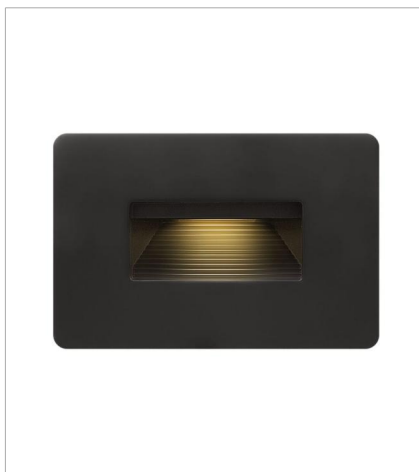

LUNA

Luna is a modern collection of solid aluminum fixtures offered in a unique combination of contemporary styles. Warm LED illumination, complemented by a Satin Black or Bronze finish, creates a sophisticated atmosphere in any indoor or outdoor living space.

FINISH: Satin Black
GLASS: Etched Lens

15508SK
LED 2700K STEP LIGHT 12V HO...
4.5" W, 3" H
Integrated LED
3.80w LED *Included

58504SK
LED 2700K STEP LIGHT 120V V...
3" W, 4.5" H
Integrated LED
4w LED *Included

1664SK
LARGE WALL SCONCE
9" W, 24" H
Socketed
2-7w GU10 LED, 20w Equiv.

HINKLEY

HINKLEY
33000 Pin Oak Parkway
Avon Lake, OH 44012

PHONE: (440) 653-5500
Toll Free: 1 (800) 446-5539

hinkley.com

LUNA

Luna is a modern collection of solid aluminum fixtures offered in a unique combination of contemporary styles. Warm LED illumination, complemented by a Satin Black or Bronze finish, creates a sophisticated atmosphere in any indoor or outdoor living space.

FINISH: Satin Black
GLASS: Etched Lens

1668SK
MEDIUM WALL SCONCE
6" W, 16.3" H
Socketed
2-7w GU10 LED, 20w Equiv.

1669SK
LARGE WALL SCONCE
9" W, 24" H
Socketed
2-7w GU10 LED, 20w Equiv.

1665SK
EXTRA SMALL LED FLUSH MOUNT
8" W, 3.3" H
Integrated LED
7.50w LED *Included