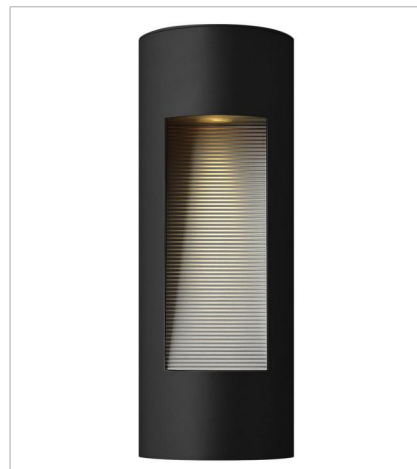

LUNA

Luna is a modern collection of solid aluminum fixtures offered in a unique combination of contemporary styles, including sleek wall lanterns. Luna also offers chic pocket wall sconces and compact ceiling mounts that are ideal for indoors or out.

FINISH: Satin Black
GLASS: Etched Lens

1665SK
SMALL FLUSH MOUNT
8" W, 3.3" H
Integrated LED

15508SK
LED 2700K STEP LIGHT 12V HO...
4.5" W, 3" H
Integrated LED

58504SK
LED 2700K STEP LIGHT 120V V...
3" W, 4.5" H
Integrated LED

58508SK
LED 2700K STEP LIGHT 120V ...
4.5" W, 3" H
Integrated LED

58508SK3K
LED 3000K STEP LIGHT 120V H...
4.5" W, 3" H
Integrated LED

1660SK
MEDIUM WALL MOUNT LANTERN
6" W, 16" H
Socketed
37832

HINKLEY

HINKLEY
33000 Pin Oak Parkway
Avon Lake, OH 44012

PHONE: (440) 653-5500
Toll Free: 1 (800) 446-5539

hinkley.com

LUNA

Luna is a modern collection of solid aluminum fixtures offered in a unique combination of contemporary styles, including sleek wall lanterns. Luna also offers chic pocket wall sconces and compact ceiling mounts that are ideal for indoors or out.