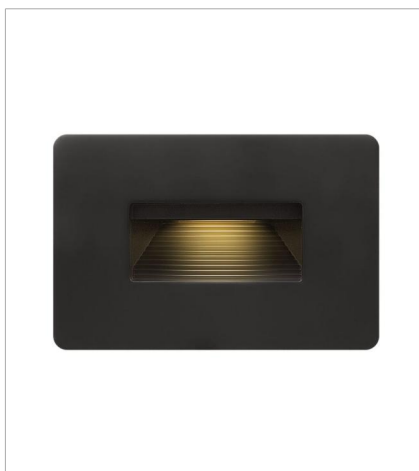

LUNA

Luna is a modern collection of solid aluminum fixtures offered in a unique combination of contemporary styles. Warm LED illumination, complemented by a Satin Black or Bronze finish, creates a sophisticated atmosphere in any indoor or outdoor living space.

FINISH: Satin Black
GLASS: Etched Lens

15508SK
LED 2700K STEP LIGHT 12V HO...
4.5" W, 3" H
Integrated LED
3.80w LED *Included

58504SK
LED 2700K STEP LIGHT 120V V...
3" W, 4.5" H
Integrated LED
4w LED *Included

58508SK
LED 2700K STEP LIGHT 120V H...
4.5" W, 3" H
Integrated LED
4w LED *Included

58508SK3K
LED 3000K STEP LIGHT 120V H...
4.5" W, 3" H
Integrated LED
4w LED *Included

1660SK
MEDIUM WALL SCONCE
6" W, 16" H
Socketed
2-7w GU10 LED, 20w Equiv.

1664SK
LARGE WALL SCONCE
9" W, 24" H
Socketed
2-7w GU10 LED, 20w Equiv.

HINKLEY

HINKLEY
33000 Pin Oak Parkway
Avon Lake, OH 44012

PHONE: (440) 653-5500
Toll Free: 1 (800) 446-5539

hinkley.com

LUNA

Luna is a modern collection of solid aluminum fixtures offered in a unique combination of contemporary styles. Warm LED illumination, complemented by a Satin Black or Bronze finish, creates a sophisticated atmosphere in any indoor or outdoor living space.