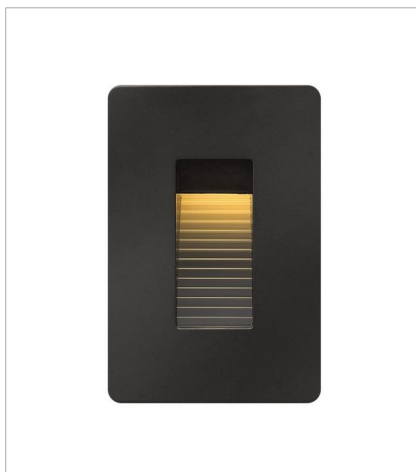

LUNA

Luna is a modern collection of solid aluminum fixtures offered in a unique combination of contemporary styles. Warm LED illumination, complemented by a Satin Black or Bronze finish, creates a sophisticated atmosphere in any indoor or outdoor living space.

FINISH: Satin Black
GLASS: Etched Lens

15508SK
LED 2700K STEP LIGHT 12V HO...
4.5" W, 3" H
Integrated LED
3.80w LED *Included

58504SK
LED 2700K STEP LIGHT 120V V...
3" W, 4.5" H
Integrated LED
4w LED *Included

1664SK
LARGE WALL SCONCE
9" W, 24" H
Socketed
2-7w GU10 LED, 20w Equiv.

HINKLEY

HINKLEY
33000 Pin Oak Parkway
Avon Lake, OH 44012

PHONE: (440) 653-5500
Toll Free: 1 (800) 446-5539

hinkley.com

LUNA

Luna is a modern collection of solid aluminum fixtures offered in a unique combination of contemporary styles. Warm LED illumination, complemented by a Satin Black or Bronze finish, creates a sophisticated atmosphere in any indoor or outdoor living space.

FINISH: Satin Black
GLASS: Etched Lens

1668SK
MEDIUM WALL SCONCE
6" W, 16.3" H
Socketed
2-7w GU10 LED, 20w Equiv.

1669SK
LARGE WALL SCONCE
9" W, 24" H
Socketed
2-7w GU10 LED, 20w Equiv.

1665SK
EXTRA SMALL LED FLUSH MOUNT
8" W, 3.3" H
Integrated LED
7.50w LED *Included