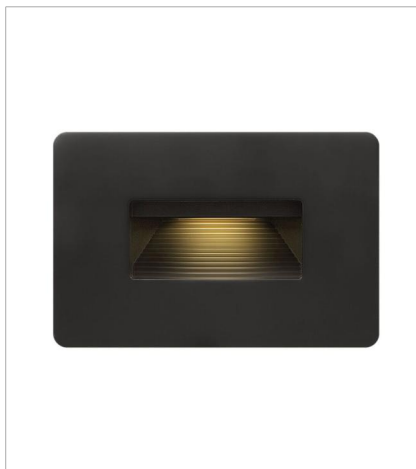

LUNA

Luna is a modern collection of solid aluminum fixtures offered in a unique combination of contemporary styles, including sleek wall lanterns. Luna also offers chic pocket wall sconces and compact ceiling mounts that are ideal for indoors or out.

FINISH: Satin Black
GLASS: Etched Lens

1665SK
SMALL FLUSH MOUNT
8" W, 3.3" H
Integrated LED

15508SK
LED 2700K STEP LIGHT 12V HO...
4.5" W, 3" H
Integrated LED

58504SK
LED 2700K STEP LIGHT 120V V...
3" W, 4.5" H
Integrated LED

58508SK
LED 2700K STEP LIGHT 120V ...
4.5" W, 3" H
Integrated LED

58508SK3K
LED 3000K STEP LIGHT 120V H...
4.5" W, 3" H
Integrated LED

1660SK
MEDIUM WALL MOUNT LANTERN
6" W, 16" H
Socketed
37832

HINKLEY

HINKLEY
33000 Pin Oak Parkway
Avon Lake, OH 44012

FINISH: Satin Black
GLASS: Etched Lens

1661SK
SMALL DOWN LIGHT WALL MOUNT...
9" W, 5" H
Integrated LED

1662SK
SMALL UP/DOWN LIGHT WALL MO...
9" W, 5" H
Integrated LED

1664SK
LARGE WALL MOUNT LANTERN
9" W, 24" H
Socketed
37832