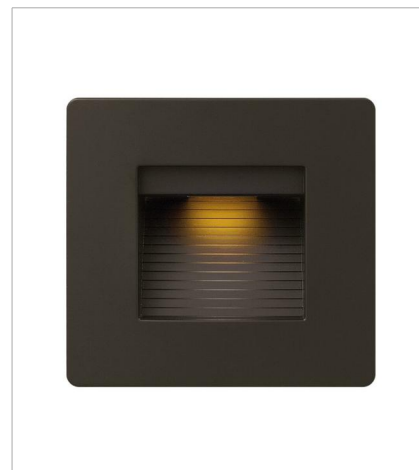

# LUNA

Luna is a modern collection of solid aluminum fixtures offered in a unique combination of contemporary styles, including sleek wall lanterns. Luna also offers chic pocket wall sconces and compact ceiling mounts that are ideal for indoors or out.

**FINISH:** Bronze  
**GLASS:** Etched Lens

**15508BZ**  
LUNA STEP LIGHT 12V HORIZONTAL  
4.5" W, 3" H  
Integrated LED  
3.80w LED \*Included

**58504BZ3K**  
LED 3000K STEP LIGHT 120V V...  
3" W, 4.5" H  
Integrated LED

**58506BZ**  
LUNA STEP LIGHT 120V HORIZO...  
4.8" W, 4.5" H  
Integrated LED

**58508BZ**  
LUNA STEP LIGHT 120V HORIZO...  
4.5" W, 3" H  
Integrated LED  
4w LED \*Included

**58508BZ3K**  
LED 3000K STEP LIGHT 120V H...  
4.5" W, 3" H  
Integrated LED  
4w LED \*Included

**1660BZ**  
MEDIUM WALL MOUNT LANTERN  
6" W, 16" H  
Socketed  
2-7w GU10 LED, 20w Equiv.