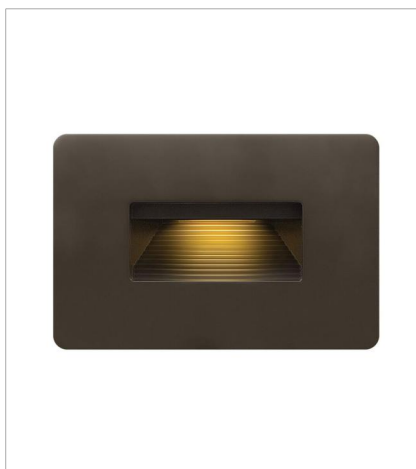

# LUNA

Luna is a modern collection of solid aluminum fixtures offered in a unique combination of contemporary styles, including sleek wall lanterns. Luna also offers chic pocket wall sconces and compact ceiling mounts that are ideal for indoors or out.

**FINISH:** Bronze  
**GLASS:** Etched Lens

**15508BZ**  
LUNA STEP LIGHT 12V HORIZONTAL  
4.5" W, 3" H  
Integrated LED  
3.80w LED \*Included

**58504BZ3K**  
LED 3000K STEP LIGHT 120V V...  
3" W, 4.5" H  
Integrated LED

**58506BZ**  
LUNA STEP LIGHT 120V HORIZO...  
4.8" W, 4.5" H  
Integrated LED

**58508BZ**  
LUNA STEP LIGHT 120V HORIZO...  
4.5" W, 3" H  
Integrated LED  
4w LED \*Included

**58508BZ3K**  
LED 3000K STEP LIGHT 120V H...  
4.5" W, 3" H  
Integrated LED  
4w LED \*Included

**1660BZ**  
MEDIUM WALL MOUNT LANTERN  
6" W, 16" H  
Socketed  
2-7w GU10 LED, 20w Equiv.