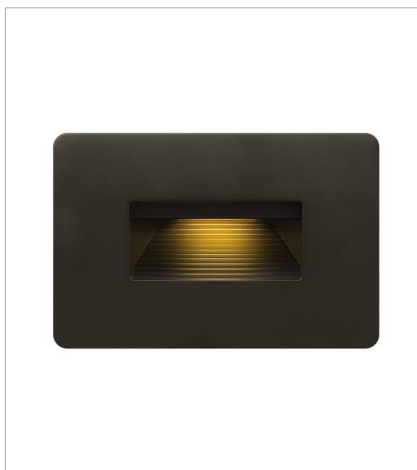

# LUNA

Luna is a modern collection of solid aluminum fixtures offered in a unique combination of contemporary styles, including sleek wall lanterns. Luna also offers chic pocket wall sconces and compact ceiling mounts that are ideal for indoors or out.

**FINISH:** Bronze  
**GLASS:** Etched Lens

**15508BZ**  
LUNA STEP LIGHT 12V HORIZONTAL  
4.5" W, 3" H  
Integrated LED  
3.80w LED \*Included

**58504BZ3K**  
LED 3000K STEP LIGHT 120V V...  
3" W, 4.5" H  
Integrated LED

**58506BZ**  
LUNA STEP LIGHT 120V HORIZO...  
4.8" W, 4.5" H  
Integrated LED

**58508BZ**  
LUNA STEP LIGHT 120V HORIZO...  
4.5" W, 3" H  
Integrated LED  
4w LED \*Included

**58508BZ3K**  
LED 3000K STEP LIGHT 120V H...  
4.5" W, 3" H  
Integrated LED  
4w LED \*Included

**1660BZ**  
MEDIUM WALL MOUNT LANTERN  
6" W, 16" H  
Socketed  
2-7w GU10 LED, 20w Equiv.