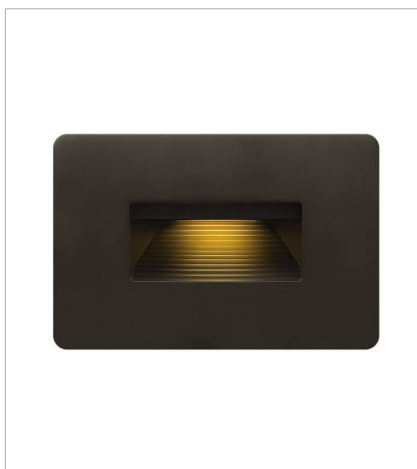

# LUNA

Luna is a modern collection of solid aluminum fixtures offered in a unique combination of contemporary styles, including sleek wall lanterns. Luna also offers chic pocket wall sconces and compact ceiling mounts that are ideal for indoors or out.

**FINISH:** Bronze  
**GLASS:** Etched Lens

**15508BZ**  
LUNA STEP LIGHT 12V HORIZONTAL  
4.5" W, 3" H  
Integrated LED  
3.80w LED \*Included

**58504BZ3K**  
LED 3000K STEP LIGHT 120V V...  
3" W, 4.5" H  
Integrated LED

**58506BZ**  
LUNA STEP LIGHT 120V HORIZO...  
4.8" W, 4.5" H  
Integrated LED

**58508BZ**  
LUNA STEP LIGHT 120V HORIZO...  
4.5" W, 3" H  
Integrated LED  
4w LED \*Included

**58508BZ3K**  
LED 3000K STEP LIGHT 120V H...  
4.5" W, 3" H  
Integrated LED  
4w LED \*Included

**1660BZ**  
MEDIUM WALL MOUNT LANTERN  
6" W, 16" H  
Socketed  
2-7w GU10 LED, 20w Equiv.