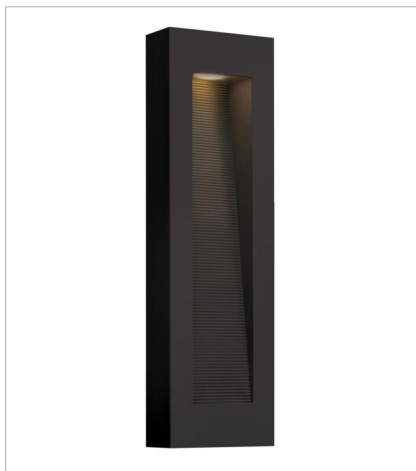

1669BZ
LARGE WALL MOUNT LANTERN
9" W, 24" H
Socketed
2-7w GU10 LED, 20w Equiv.