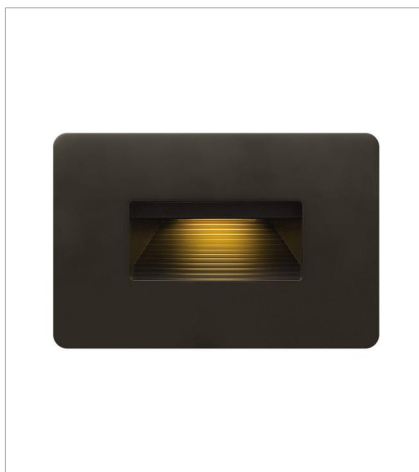

LUNA

Luna is a modern collection of solid aluminum fixtures offered in a unique combination of contemporary styles, including sleek wall lanterns. Luna also offers chic pocket wall sconces and compact ceiling mounts that are ideal for indoors or out.

58504BZ3K
LUNA STEP LIGHT 120V VERTIC...
3" W, 4.5" H
Integrated LED
4w LED *Included

58506BZ
LUNA STEP LIGHT 120V HORIZO...
4.8" W, 4.5" H
Integrated LED
4w LED *Included

58506BZ3K
LUNA STEP LIGHT 120V HORIZO...
4.8" W, 4.5" H
Integrated LED
4w LED *Included

HINKLEY

HINKLEY
33000 Pin Oak Parkway
Avon Lake, OH 44012

PHONE: (440) 653-5500
Toll Free: 1 (800) 446-5539

hinkley.com

LUNA

Luna is a modern collection of solid aluminum fixtures offered in a unique combination of contemporary styles, including sleek wall lanterns. Luna also offers chic pocket wall sconces and compact ceiling mounts that are ideal for indoors or out.

FINISH: Bronze
GLASS: Etched Lens

58508BZ
LUNA STEP LIGHT 120V HORIZO...
4.5" W, 3" H
Integrated LED
4w LED *Included

58508BZ3K
LUNA STEP LIGHT 120V HORIZO...
4.5" W, 3" H
Integrated LED
4w LED *Included