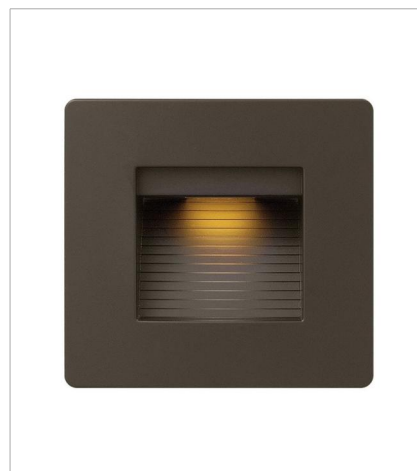

LUNA

Luna is a modern collection of solid aluminum fixtures offered in a unique combination of contemporary styles, including sleek wall lanterns. Luna also offers chic pocket wall sconces and compact ceiling mounts that are ideal for indoors or out.

FINISH: Bronze
GLASS: Etched Lens

1665BZ
SMALL FLUSH MOUNT
8" W, 3.3" H
Integrated LED
7.50w LED *Included

15508BZ
LUNA STEP LIGHT 12V HORIZONTAL
4.5" W, 3" H
Integrated LED
3.80w LED *Included

58504BZ
LUNA STEP LIGHT 120V VERTICAL
3" W, 4.5" H
Integrated LED
4w LED *Included

58504BZ3K
LUNA STEP LIGHT 120V VERTIC...
3" W, 4.5" H
Integrated LED
4w LED *Included

58506BZ
LUNA STEP LIGHT 120V HORIZO...
4.8" W, 4.5" H
Integrated LED
4w LED *Included

58506BZ3K
LUNA STEP LIGHT 120V HORIZO...
4.8" W, 4.5" H
Integrated LED
4w LED *Included

FINISH: Bronze
GLASS: Etched Lens

58508BZ
LUNA STEP LIGHT 120V HORIZO...
4.5" W, 3" H
Integrated LED
4w LED *Included

58508BZ3K
LUNA STEP LIGHT 120V HORIZO...
4.5" W, 3" H
Integrated LED
4w LED *Included