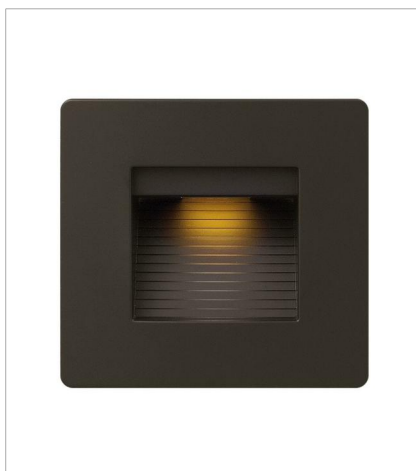

LUNA

Luna is a modern collection of solid aluminum fixtures offered in a unique combination of contemporary styles, including sleek wall lanterns. Luna also offers chic pocket wall sconces and compact ceiling mounts that are ideal for indoors or out.

FINISH: Bronze
GLASS: Etched Lens

1665BZ
SMALL FLUSH MOUNT
8" W, 3.3" H
Integrated LED
7.50w LED *Included

15508BZ
LUNA STEP LIGHT 12V HORIZONTAL
4.5" W, 3" H
Integrated LED
3.80w LED *Included

58504BZ
LUNA STEP LIGHT 120V VERTICAL
3" W, 4.5" H
Integrated LED
4w LED *Included

58504BZ3K
LUNA STEP LIGHT 120V VERTIC...
3" W, 4.5" H
Integrated LED
4w LED *Included

58506BZ
LUNA STEP LIGHT 120V HORIZO...
4.8" W, 4.5" H
Integrated LED
4w LED *Included

58506BZ3K
LUNA STEP LIGHT 120V HORIZO...
4.8" W, 4.5" H
Integrated LED
4w LED *Included

FINISH: Bronze
GLASS: Etched Lens

58508BZ
LUNA STEP LIGHT 120V HORIZO...
4.5" W, 3" H
Integrated LED
4w LED *Included

58508BZ3K
LUNA STEP LIGHT 120V HORIZO...
4.5" W, 3" H
Integrated LED
4w LED *Included