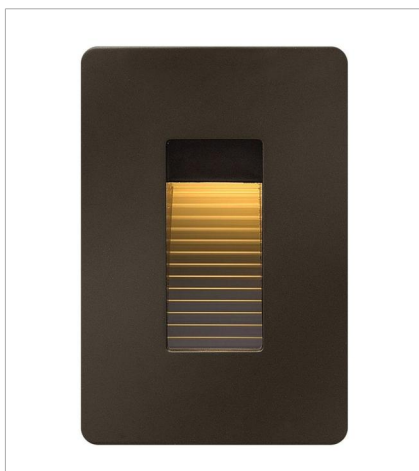

LUNA

Luna is a modern collection of solid aluminum fixtures offered in a unique combination of contemporary styles, including sleek wall lanterns. Luna also offers chic pocket wall sconces and compact ceiling mounts that are ideal for indoors or out.

FINISH: Bronze
GLASS: Etched Lens

1665BZ
SMALL FLUSH MOUNT
8" W, 3.3" H
Integrated LED
7.50w LED *Included

15508BZ
LUNA STEP LIGHT 12V HORIZONTAL
4.5" W, 3" H
Integrated LED
3.80w LED *Included

58504BZ
LUNA STEP LIGHT 120V VERTICAL
3" W, 4.5" H
Integrated LED
4w LED *Included

58504BZ3K
LUNA STEP LIGHT 120V VERTIC...
3" W, 4.5" H
Integrated LED
4w LED *Included

58506BZ
LUNA STEP LIGHT 120V HORIZO...
4.8" W, 4.5" H
Integrated LED
4w LED *Included

58506BZ3K
LUNA STEP LIGHT 120V HORIZO...
4.8" W, 4.5" H
Integrated LED
4w LED *Included