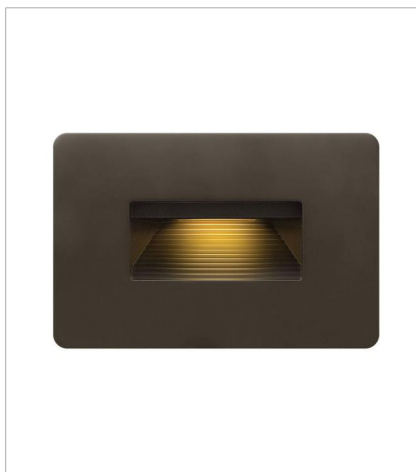

FINISH: Bronze
GLASS: Etched Lens

1665BZ
SMALL FLUSH MOUNT
8" W, 3.3" H
Integrated LED
7.50w LED *Included

15508BZ
LUNA STEP LIGHT 12V HORIZONTAL
4.5" W, 3" H
Integrated LED
3.80w LED *Included

58504BZ
LUNA STEP LIGHT 120V VERTICAL
3" W, 4.5" H
Integrated LED
4w LED *Included

58504BZ3K
LUNA STEP LIGHT 120V VERTIC...
3" W, 4.5" H
Integrated LED
4w LED *Included

58506BZ
LUNA STEP LIGHT 120V HORIZO...
4.8" W, 4.5" H
Integrated LED
4w LED *Included

58506BZ3K
LUNA STEP LIGHT 120V HORIZO...
4.8" W, 4.5" H
Integrated LED
4w LED *Included

HINKLEY

HINKLEY
33000 Pin Oak Parkway
Avon Lake, OH 44012

PHONE: (440) 653-5500
Toll Free: 1 (800) 446-5539

hinkley.com

LUNA

Luna is a modern collection of solid aluminum fixtures offered in a unique combination of contemporary styles, including sleek wall lanterns. Luna also offers chic pocket wall sconces and compact ceiling mounts that are ideal for indoors or out.

FINISH: Bronze
GLASS: Etched Lens

58508BZ
LUNA STEP LIGHT 120V HORIZO...
4.5" W, 3" H
Integrated LED
4w LED *Included

58508BZ3K
LUNA STEP LIGHT 120V HORIZO...
4.5" W, 3" H
Integrated LED
4w LED *Included