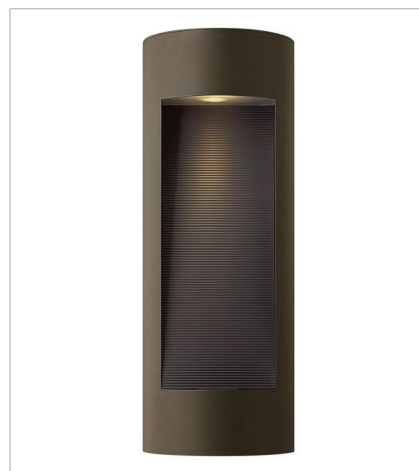

1664BZ
LARGE WALL MOUNT LANTERN
9" W, 24" H
Socketed
2-7w GU10 LED, 20w Equiv.

HINKLEY

HINKLEY
33000 Pin Oak Parkway
Avon Lake, OH 44012

PHONE: (440) 653-5500
Toll Free: 1 (800) 446-5539

hinkley.com