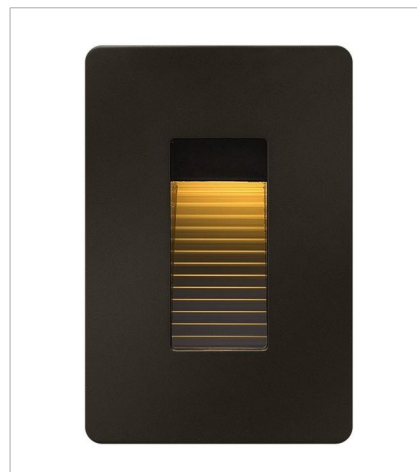

LUNA

Luna is a modern collection of solid aluminum fixtures offered in a unique combination of contemporary styles, including sleek wall lanterns. Luna also offers chic pocket wall sconces and compact ceiling mounts that are ideal for indoors or out.

FINISH: Bronze
GLASS: Etched Lens

1665BZ
SMALL FLUSH MOUNT
8" W, 3.3" H
Integrated LED
7.50w LED *Included

15508BZ
LUNA STEP LIGHT 12V HORIZONTAL
4.5" W, 3" H
Integrated LED
3.80w LED *Included

58504BZ
LUNA STEP LIGHT 120V VERTICAL
3" W, 4.5" H
Integrated LED
4w LED *Included

58504BZ3K
LUNA STEP LIGHT 120V VERTIC...
3" W, 4.5" H
Integrated LED
4w LED *Included

58506BZ
LUNA STEP LIGHT 120V HORIZO...
4.8" W, 4.5" H
Integrated LED
4w LED *Included

58506BZ3K
LUNA STEP LIGHT 120V HORIZO...
4.8" W, 4.5" H
Integrated LED
4w LED *Included