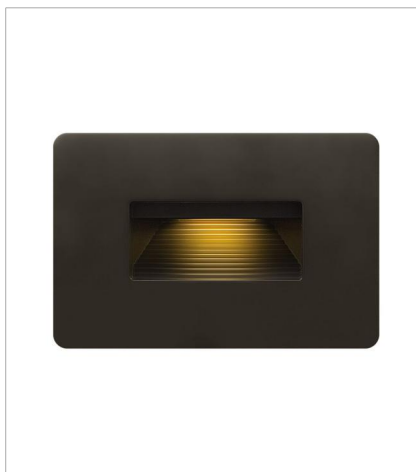

LUNA

Luna is a modern collection of solid aluminum fixtures offered in a unique combination of contemporary styles, including sleek wall lanterns. Luna also offers chic pocket wall sconces and compact ceiling mounts that are ideal for indoors or out.

FINISH: Bronze
GLASS: Etched Lens

1665BZ
SMALL FLUSH MOUNT
8" W, 3.3" H
Integrated LED
7.50w LED *Included

15508BZ
LUNA STEP LIGHT 12V HORIZONTAL
4.5" W, 3" H
Integrated LED
3.80w LED *Included

58504BZ
LUNA STEP LIGHT 120V VERTICAL
3" W, 4.5" H
Integrated LED
4w LED *Included

58504BZ3K
LUNA STEP LIGHT 120V VERTIC...
3" W, 4.5" H
Integrated LED
4w LED *Included

58506BZ
LUNA STEP LIGHT 120V HORIZO...
4.8" W, 4.5" H
Integrated LED
4w LED *Included

58506BZ3K
LUNA STEP LIGHT 120V HORIZO...
4.8" W, 4.5" H
Integrated LED
4w LED *Included