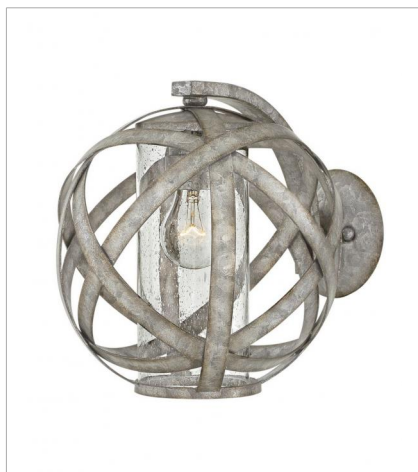

# CARSON

**OPEN AIR™**  
collection

Carson features bold overlapping metal ribbons of Vintage Iron or Weathered Zinc, enhancing an outdoor living area with style and substance. The hand-crafted pendants combine a hint of industrial sophistication with the allure of artisan craftsmanship.

**FINISH:** Weathered Zinc  
**GLASS:** Clear Seedy

**29700WZ**  
SMALL WALL MOUNT SCONCE  
10" W, 10.5" H  
Socket  
1-100w Med.

**29703WZ**  
MEDIUM ORB  
18.5" W, 18.8" H  
Socket  
3-60w Cand.

**29704WZ**  
SMALL PENDANT  
21" W, 46.3" H  
Socket  
3-100w Med.

**29705WZ**  
LARGE ORB  
26.5" W, 26.3" H  
Socket  
5-60w Cand.

**29707WZ**  
SMALL PENDANT  
10" W, 10.5" H  
Socket  
1-100w Med.