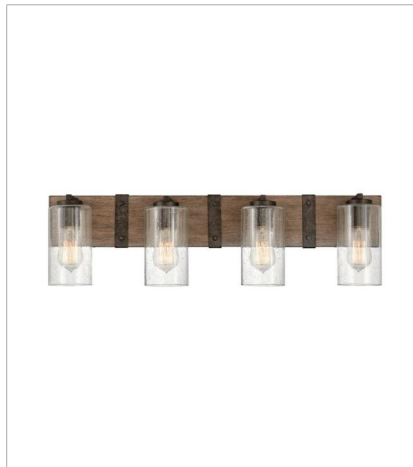

FINISH: Sequoia with Iron Rust accents
GLASS: Clear Seedy, Etched

5940SQ
SINGLE LIGHT VANITY
5" W, 11" H
Socketed
1-10w Med. LED, 100w Equiv.

5941SQ-LL
LARGE SINGLE LIGHT VANITY
5" W, 20" H
Socketed
1-6w Med. LED *Included

5942SQ
TWO LIGHT VANITY
14.3" W, 8.3" H
Socketed
2-10w Med. LED, 100w Equiv.

5943SQ
THREE LIGHT VANITY
22" W, 8.3" H
Socketed
3-10w Med. LED, 100w Equiv.

5944SQ
FOUR LIGHT VANITY
30.8" W, 8.3" H
Socketed
4-10w Med. LED, 100w Equiv.

29206SQ
MEDIUM SINGLE TIER
24" W, 23.3" H
Socketed
6-5w Cand. LED, 60w Equiv.

HINKLEY

HINKLEY
33000 Pin Oak Parkway
Avon Lake, OH 44012

PHONE: (440) 653-5500
Toll Free: 1 (800) 446-5539

hinkley.com

SAWYER

The fresh, rustic design of the Sawyer collection will inject any outdoor living experience with the warm, cozy ambiance of an indoor setting. Constructed with Hinkley's own anti-corrosion coating, Sawyer ensures maximum resiliency and performance in the elements.

FINISH: Sequoia with Iron Rust accents
GLASS: Clear Seedy, Etched

29206SQ-LL
MEDIUM SINGLE TIER
24" W, 23.3" H
Socketed
6-4w Cand. LED *Included

29206SQ-LV
MEDIUM SINGLE TIER 12V CHAN...
24" W, 23.3" H
Socketed
6-3.50w Cand. LED *Included