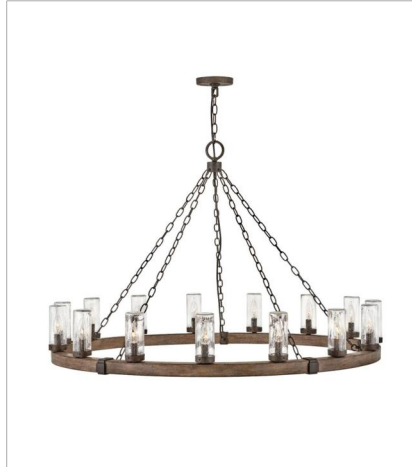

FINISH: Sequoia with Iron Rust accents
GLASS: Clear Seedy, Etched

5940SQ
SINGLE LIGHT VANITY
5" W, 11" H
Socketed
1-10w Med. LED, 100w Equiv.

5941SQ-LL
LARGE SINGLE LIGHT VANITY
5" W, 20" H
Socketed
1-6w Med. LED *Included

FINISH: Sequoia with Iron Rust accents
GLASS: Clear Seedy, Etched

29206SQ-LL
MEDIUM SINGLE TIER
24" W, 23.3" H
Socketed
6-4w Cand. LED *Included

29206SQ-LV
MEDIUM SINGLE TIER 12V CHAN...
24" W, 23.3" H
Socketed
6-3.50w Cand. LED *Included

29208SQ-LL
LARGE SINGLE TIER
30" W, 27.8" H
Socketed
9-4w Cand. LED *Included

HINKLEY

HINKLEY
33000 Pin Oak Parkway
Avon Lake, OH 44012

PHONE: (440) 653-5500
Toll Free: 1 (800) 446-5539

hinkley.com

SAWYER

The fresh, rustic design of the Sawyer collection will inject any outdoor living experience with the warm, cozy ambiance of an indoor setting. Constructed with Hinkley's own anti-corrosion coating, Sawyer ensures maximum resiliency and performance in the elements.

FINISH: Sequoia with Iron Rust accents
GLASS: Clear Seedy, Etched

29208SQ-LV
MEDIUM SINGLE TIER 12V CHAN...
30" W, 27.8" H
Socketed
9-3.50w Cand. LED *Included

29209SQ
EXTRA LARGE SINGLE TIER
46" W, 30.5" H
Socketed
15-5w Cand. LED, 60w Equiv.