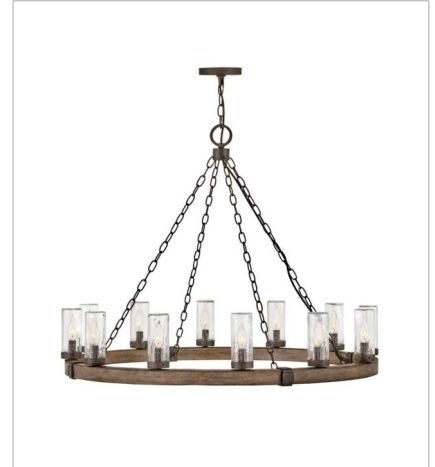

FINISH: Sequoia with Iron Rust accents
GLASS: Clear Seedy, Etched

5940SQ
SINGLE LIGHT VANITY
5" W, 11" H
Socketed
1-10w Med. LED, 100w Equiv.

5941SQ-LL
LARGE SINGLE LIGHT VANITY
5" W, 20" H
Socketed
1-6w Med. LED *Included

29206SQ
MEDIUM SINGLE TIER
24" W, 23.3" H
Socketed
6-5w Cand. LED, 60w Equiv.

HINKLEY

HINKLEY
33000 Pin Oak Parkway
Avon Lake, OH 44012

PHONE: (440) 653-5500
Toll Free: 1 (800) 446-5539

hinkley.com

SAWYER

The fresh, rustic design of the Sawyer collection will inject any outdoor living experience with the warm, cozy ambiance of an indoor setting. Constructed with Hinkley's own anti-corrosion coating, Sawyer ensures maximum resiliency and performance in the elements.

FINISH: Sequoia with Iron Rust accents
GLASS: Clear Seedy, Etched

29206SQ-LL
MEDIUM SINGLE TIER
24" W, 23.3" H
Socketed
6-4w Cand. LED *Included

29206SQ-LV
MEDIUM SINGLE TIER 12V CHAN...
24" W, 23.3" H
Socketed
6-3.50w Cand. LED *Included

29207SQ
LARGE SINGLE TIER
38" W, 28.5" H
Socketed
12-5w Cand. LED, 60w Equiv.

29207SQ-LL
LARGE SINGLE TIER
38" W, 28.5" H
Socketed
12-4w Cand. LED *Included

29208SQ
LARGE SINGLE TIER
30" W, 27.8" H
Socketed
9-5w Cand. LED, 60w Equiv.