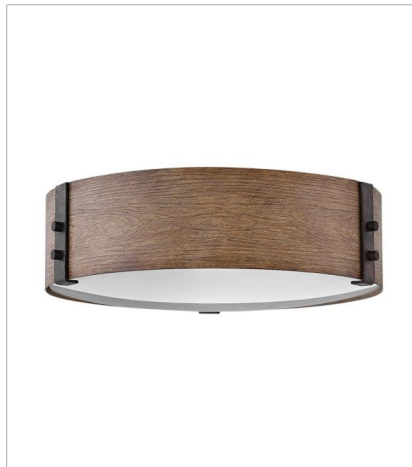

29203SQ-LL
MEDIUM FLUSH MOUNT
15" W, 4.8" H
Socketed
3-4w Cand. LED *Included

HINKLEY

HINKLEY
33000 Pin Oak Parkway
Avon Lake, OH 44012

PHONE: (440) 653-5500
Toll Free: 1 (800) 446-5539

hinkley.com