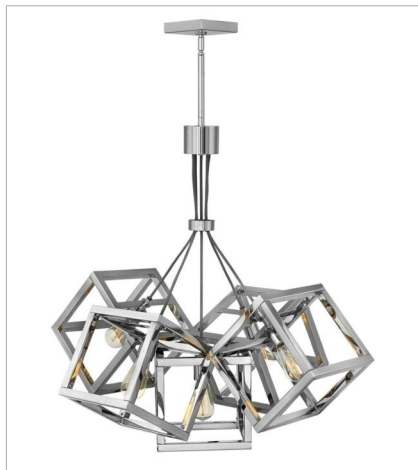

ENSEMBLE

Ensemble's daring silhouette combines layers of sleek edges with rich, gleaming finishes to create a captivating form from any angle.

FINISH: Polished Nickel

FR42444PNI
SMALL SINGLE TIER
28.3" W, 31.3" H
Socketed
5-14w Med. LED, 100w Equiv.

FR42446PNI
SIX LIGHT LINEAR
62" W, 13.3" H
Socketed
6-14w Med. LED, 100w Equiv.

FR42449PNI
LARGE MULTI TIER
32.5" W, 52.5" H
Socketed
13-14w Med. LED, 75w Equiv.