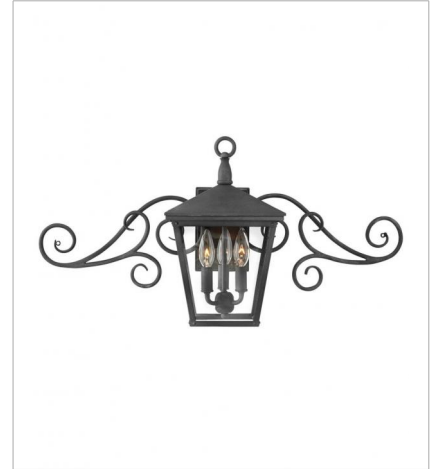

# TRELLIS

Trellis is a traditional European hanging wall lantern design in an Aged Zinc finish with clear glass or Regency Bronze with clear seeded glass. The large scroll arm detail, cast loop finial and true rivet detail create a refined elegance.

**FINISH:** Aged Zinc  
**GLASS:** Clear

**1429DZ**  
EXTRA SMALL WALL MOUNT LANTERN  
9" W, 14.8" H  
Socket  
3-60w Cand.

**1430DZ**  
SMALL WALL MOUNT LANTERN  
7" W, 15.3" H  
Socket  
1-100w Med.

**1433DZ**  
SMALL WALL MOUNT LANTERN WI...  
29.8" W, 14.8" H  
Socket  
3-60w Cand.

**1434DZ**  
MEDIUM WALL MOUNT LANTERN  
9" W, 19.8" H  
Socket  
3-60w Cand.

**1435DZ**  
LARGE WALL MOUNT LANTERN  
11" W, 22.3" H  
Socket  
4-60w Cand.

**1436DZ**  
LARGE WALL MOUNT LANTERN WI...  
11" W, 35.8" H  
Socket  
4-60w Cand.

# TRELLIS

Trellis is a traditional European hanging wall lantern design in an Aged Zinc finish with clear glass or Regency Bronze with clear seedy glass. The large scroll arm detail, cast loop finial and true rivet detail create a refined elegance.