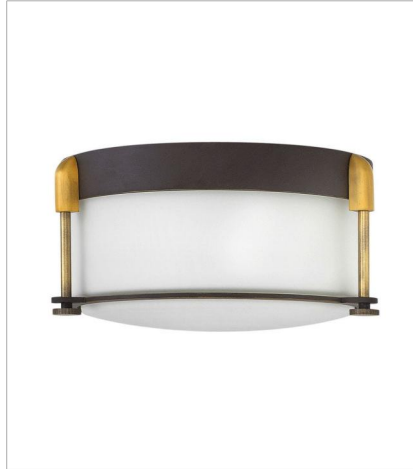

# COLBIN

Colbin is sleek, chic and poised. Its etched opal glass and decorative knurled knobs enhance a design that easily crosses style boundaries, from traditional to modern.

**FINISH:** Oil Rubbed Bronze with Heritage Brass accents  
**GLASS:** Etched Opal

**3230OZ**  
SMALL FLUSH MOUNT  
7" W, 3.3" H  
Integrated LED  
16w LED \*Included

**3231OZ**  
MEDIUM FLUSH MOUNT  
12.5" W, 4.8" H  
Socketed  
2-7w Med. LED, 60w Equiv.

**3233OZ**  
LARGE FLUSH MOUNT  
16.5" W, 5.8" H  
Socketed  
3-7w Med. LED, 60w Equiv.