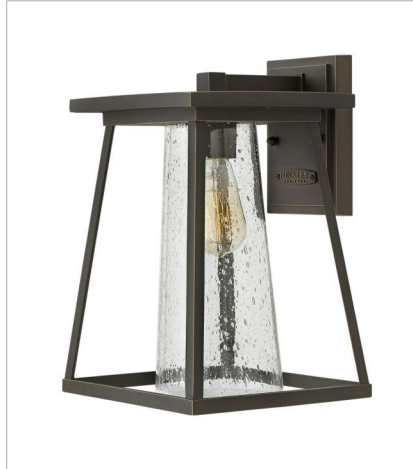

BURKE

Burke's design has its roots in American Arts and Crafts architecture. A focus on solid construction, craftsmanship and clean lines make this impeccable design a fitting addition to almost any façade or outdoor living area.

FINISH: Oil Rubbed Bronze
GLASS: Clear Seedy

2790OZ-CL
SMALL WALL MOUNT LANTERN
7.3" W, 10.8" H
Socketed
1-10w Med. LED, 100w Equiv.

2794OZ-CL
MEDIUM WALL MOUNT LANTERN
9" W, 14" H
Socketed
1-10w Med. LED, 100w Equiv.

2795OZ-CL
LARGE WALL MOUNT LANTERN
10.3" W, 18.5" H
Socketed
1-10w Med. LED, 100w Equiv.

2791OZ-CL
MEDIUM POST OR PIER MOUNT L...
9" W, 16" H
Socketed
1-10w Med. LED, 100w Equiv.

HINKLEY

HINKLEY
33000 Pin Oak Parkway
Avon Lake, OH 44012