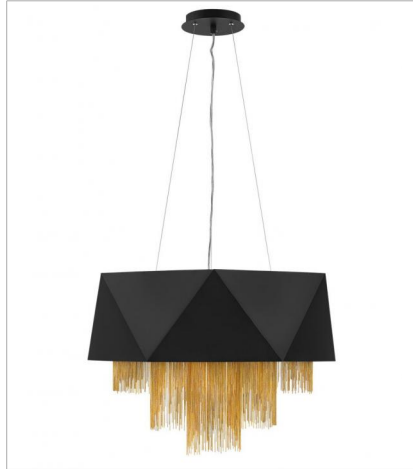

ZUMA

Sculptural and exotic, Zuma tantalizes with a purely contemporary form. The over-scaled geometric pendant and linear chandelier silhouettes are softened with layers of fine jewelers' chain flowing from the epicenters.

FINISH: Satin Black

FR32804SBK
MEDIUM DRUM
17.8" W, 14.3" H
Socket
6-60w Cand.

FR32805SBK
LARGE DRUM
25.8" W, 18.3" H
Socket
8-60w Cand.

FR32806SBK
FIVE LIGHT LINEAR
43.3" W, 13.3" H
Socket
5-60w Cand.