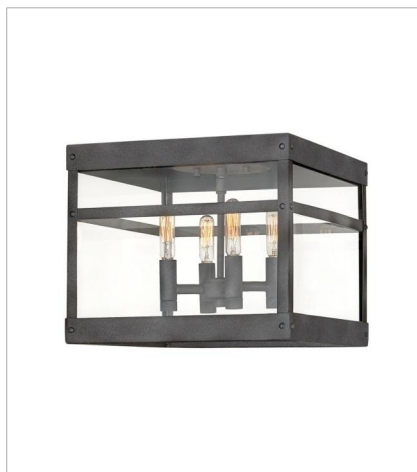

PORTER

A fusion of chic styles makes Porter a design standout. Merging Modern Farmhouse, Industrial, and Arts and Crafts elements, the fine rivet details and a sturdy hanger loop create a stunning and distinctive statement.

FINISH: Aged Zinc
GLASS: Clear

2808DZ
LARGE SINGLE TIER
12" W, 31.3" H
Socketed
4-8w Med. LED, 60w Equiv.

2803DZ
MEDIUM FLUSH MOUNT
12" W, 12" H
Socketed
4-5w Cand. LED, 60w Equiv.

2800DZ
SMALL WALL MOUNT LANTERN
6" W, 18.5" H
Socketed
1-12w Med. LED, 100W Equiv.

2804DZ
MEDIUM WALL MOUNT LANTERN
6.5" W, 22" H
Socketed
1-12w Med. LED, 100W Equiv.

2805DZ
LARGE WALL MOUNT LANTERN
7.5" W, 25" H
Socketed
1-12w Med. LED, 100W Equiv.

2806DZ
EXTRA SMALL WALL MOUNT LANTERN
5.5" W, 13" H
Socketed
1-12w Med. LED, 100W Equiv.

FINISH: Aged Zinc
GLASS: Clear

2807DZ
LARGE WALL MOUNT LANTERN
9.5" W, 29" H
Socketed
1-12w Med. LED, 60w Equiv.

2809DZ
EXTRA LARGE WALL MOUNT LANTERN
12" W, 35.3" H
Socketed
4-8w Med. LED, 60w Equiv.

2802DZ
MEDIUM HANGING LANTERN
7.5" W, 19" H
Socketed
1-12w Med. LED, 100W Equiv.