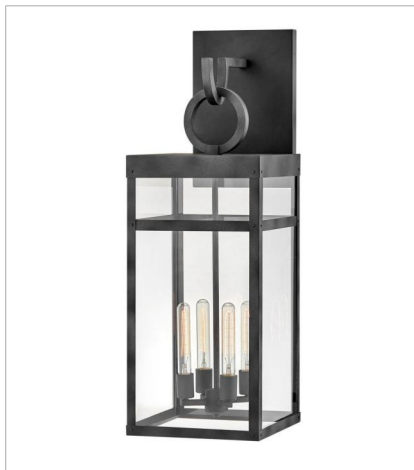

PORTER

A fusion of chic styles makes Porter a design standout. Merging Modern Farmhouse, Industrial, and Arts and Crafts elements, the fine rivet details and a sturdy hanger loop create a stunning and distinctive statement.

FINISH: Aged Zinc
GLASS: Clear

2808DZ
LARGE SINGLE TIER
12" W, 31.3" H
Socketed
4-8w Med. LED, 60w Equiv.

2803DZ
MEDIUM FLUSH MOUNT
12" W, 12" H
Socketed
4-5w Cand. LED, 60w Equiv.

2800DZ
SMALL WALL MOUNT LANTERN
6" W, 18.5" H
Socketed
1-12w Med. LED, 100W Equiv.

2804DZ
MEDIUM WALL MOUNT LANTERN
6.5" W, 22" H
Socketed
1-12w Med. LED, 100W Equiv.

2805DZ
LARGE WALL MOUNT LANTERN
7.5" W, 25" H
Socketed
1-12w Med. LED, 100W Equiv.

2806DZ
EXTRA SMALL WALL MOUNT LANTERN
5.5" W, 13" H
Socketed
1-12w Med. LED, 100W Equiv.

FINISH: Aged Zinc
GLASS: Clear

2807DZ
LARGE WALL MOUNT LANTERN
9.5" W, 29" H
Socketed
1-12w Med. LED, 60w Equiv.

2809DZ
EXTRA LARGE WALL MOUNT LANTERN
12" W, 35.3" H
Socketed
4-8w Med. LED, 60w Equiv.

2802DZ
MEDIUM HANGING LANTERN
7.5" W, 19" H
Socketed
1-12w Med. LED, 100W Equiv.