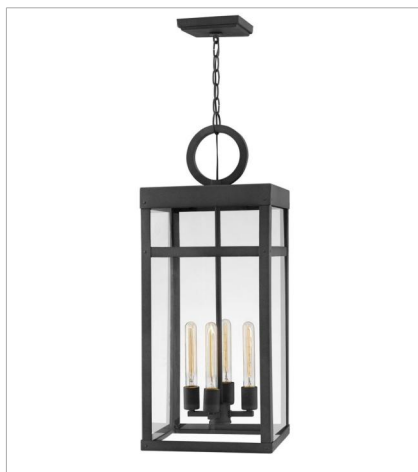

PORTER

A fusion of chic styles makes Porter a design standout. Merging Modern Farmhouse, Industrial, and Arts and Crafts elements, the fine rivet details and a sturdy hanger loop create a stunning and distinctive statement.

FINISH: Aged Zinc
GLASS: Clear

2808DZ
LARGE SINGLE TIER
12" W, 31.3" H
Socketed
4-8w Med. LED, 60w Equiv.

2803DZ
MEDIUM FLUSH MOUNT
12" W, 12" H
Socketed
4-5w Cand. LED, 60w Equiv.

2800DZ
SMALL WALL MOUNT LANTERN
6" W, 18.5" H
Socketed
1-12w Med. LED, 100W Equiv.

2804DZ
MEDIUM WALL MOUNT LANTERN
6.5" W, 22" H
Socketed
1-12w Med. LED, 100W Equiv.

2805DZ
LARGE WALL MOUNT LANTERN
7.5" W, 25" H
Socketed
1-12w Med. LED, 100W Equiv.

2806DZ
EXTRA SMALL WALL MOUNT LANTERN
5.5" W, 13" H
Socketed
1-12w Med. LED, 100W Equiv.

FINISH: Aged Zinc
GLASS: Clear

2807DZ
LARGE WALL MOUNT LANTERN
9.5" W, 29" H
Socketed
1-12w Med. LED, 60w Equiv.

2809DZ
EXTRA LARGE WALL MOUNT LANTERN
12" W, 35.3" H
Socketed
4-8w Med. LED, 60w Equiv.

2802DZ
MEDIUM HANGING LANTERN
7.5" W, 19" H
Socketed
1-12w Med. LED, 100W Equiv.