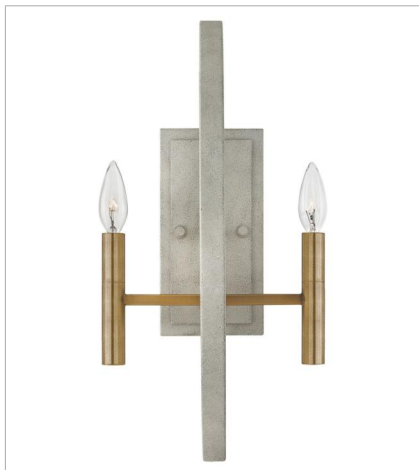

EUCLID

Euclid is a unique style that defies trends. Blending traditional warmth and contemporary flair, its bold proportions and rich two-tone finish create a stunning silhouette.

FINISH: Cement Gray with Brushed Gold accents

3460CG
TWO LIGHT SCONCE
9.5" W, 20" H
Socketed
2-5w Cand. LED, 60w Equiv.

3464CG
DOUBLE XL THREE TIER ORB CH...
44" W, 49" H
Socketed
16-5w Cand. LED, 60w Equiv.

3466CG
MEDIUM ORB
21.3" W, 25.8" H
Socketed
6-5w Cand. LED, 60w Equiv.

3468CG
LARGE TWO TIER ORB
28.3" W, 33" H
Socketed
8-5w Cand. LED, 60w Equiv.

3469CG
DOUBLE XL THREE TIER ORB
36" W, 41" H
Socketed
12-5w Cand. LED, 60w Equiv.

HINKLEY

HINKLEY
33000 Pin Oak Parkway
Avon Lake, OH 44012