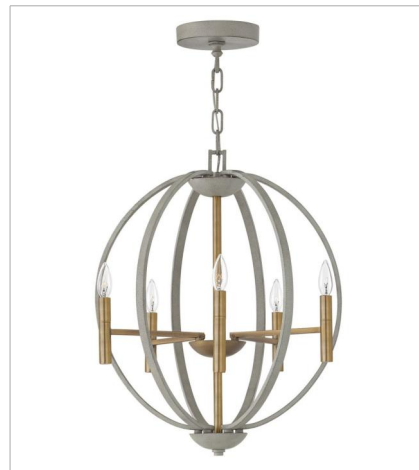

EUCLID

Euclid is a unique style that defies trends. Blending traditional warmth and contemporary flair, its bold proportions and rich two-tone finish create a stunning silhouette.

FINISH: Cement Gray with Brushed Gold accents

3460CG
TWO LIGHT SCONCE
9.5" W, 20" H
Socketed
2-5w Cand. LED, 60w Equiv.

3464CG
DOUBLE XL THREE TIER ORB CH...
44" W, 49" H
Socketed
16-5w Cand. LED, 60w Equiv.

3466CG
MEDIUM ORB
21.3" W, 25.8" H
Socketed
6-5w Cand. LED, 60w Equiv.

3468CG
LARGE TWO TIER ORB
28.3" W, 33" H
Socketed
8-5w Cand. LED, 60w Equiv.

3469CG
DOUBLE XL THREE TIER ORB
36" W, 41" H
Socketed
12-5w Cand. LED, 60w Equiv.

HINKLEY

HINKLEY
33000 Pin Oak Parkway
Avon Lake, OH 44012