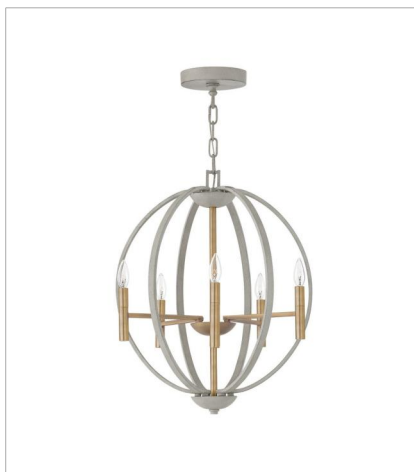

EUCLID

Euclid is a unique style that defies trends. Blending traditional warmth and contemporary flair, its bold proportions and rich two-tone finish create a stunning silhouette.

FINISH: Cement Gray with Brushed Gold accents

3464CG
DOUBLE XL THREE TIER ORB CH...
44" W, 49" H
Socketed
16-5w Cand. LED, 60w Equiv.

3466CG
SMALL ORB CHANDELIER
21.3" W, 25.8" H
Socketed
6-5w Cand. LED, 60w Equiv.

3468CG
MEDIUM TWO TIER ORB
28.3" W, 33" H
Socketed
8-5w Cand. LED, 60w Equiv.

3469CG
DOUBLE XL THREE TIER ORB
36" W, 41" H
Socketed
12-5w Cand. LED, 60w Equiv.

HINKLEY

HINKLEY
33000 Pin Oak Parkway
Avon Lake, OH 44012

PHONE: (440) 653-5500
Toll Free: 1 (800) 446-5539

hinkley.com