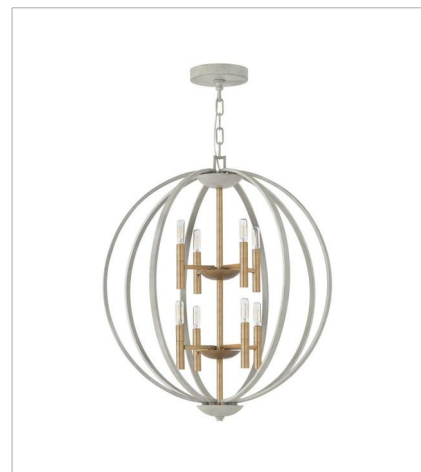

EUCLID

Euclid is a unique style that defies trends. Blending traditional warmth and contemporary flair, its bold proportions and rich two-tone finish create a stunning silhouette.

FINISH: Cement Gray with Brushed Gold accents

3464CG
DOUBLE XL THREE TIER ORB CH...
44" W, 49" H
Socketed
16-5w Cand. LED, 60w Equiv.

3466CG
SMALL ORB CHANDELIER
21.3" W, 25.8" H
Socketed
6-5w Cand. LED, 60w Equiv.

3468CG
MEDIUM TWO TIER ORB
28.3" W, 33" H
Socketed
8-5w Cand. LED, 60w Equiv.

3469CG
DOUBLE XL THREE TIER ORB
36" W, 41" H
Socketed
12-5w Cand. LED, 60w Equiv.

HINKLEY

HINKLEY
33000 Pin Oak Parkway
Avon Lake, OH 44012

PHONE: (440) 653-5500
Toll Free: 1 (800) 446-5539

hinkley.com