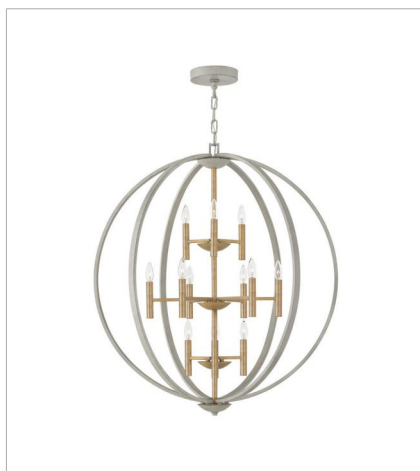

EUCLID

Euclid is a unique style that defies trends. Blending traditional warmth and contemporary flair, its bold proportions and rich two-tone finish create a stunning silhouette.

FINISH: Cement Gray with Brushed Gold accents

3464CG
DOUBLE XL THREE TIER ORB CH...
44" W, 49" H
Socketed
16-5w Cand. LED, 60w Equiv.

3466CG
SMALL ORB CHANDELIER
21.3" W, 25.8" H
Socketed
6-5w Cand. LED, 60w Equiv.

3468CG
MEDIUM TWO TIER ORB
28.3" W, 33" H
Socketed
8-5w Cand. LED, 60w Equiv.

3469CG
DOUBLE XL THREE TIER ORB
36" W, 41" H
Socketed
12-5w Cand. LED, 60w Equiv.

HINKLEY

HINKLEY
33000 Pin Oak Parkway
Avon Lake, OH 44012

PHONE: (440) 653-5500
Toll Free: 1 (800) 446-5539

hinkley.com