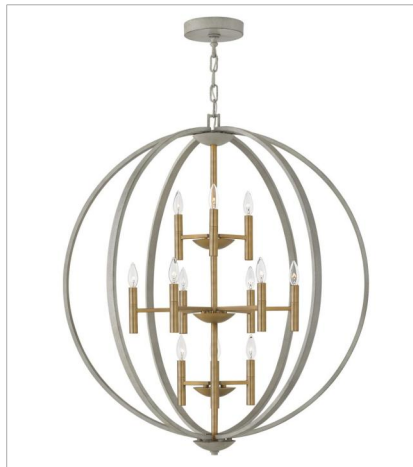

EUCLID

Euclid is a unique style that defies trends. Blending traditional warmth and contemporary flair, its bold proportions and rich two-tone finish create a stunning silhouette.

FINISH: Cement Gray with Brushed Gold accents

3460CG
TWO LIGHT SCONCE
9.5" W, 20" H
Socketed
2-5w Cand. LED, 60w Equiv.

3464CG
DOUBLE XL THREE TIER ORB CH...
44" W, 49" H
Socketed
16-5w Cand. LED, 60w Equiv.

3466CG
MEDIUM ORB
21.3" W, 25.8" H
Socketed
6-5w Cand. LED, 60w Equiv.

3468CG
LARGE TWO TIER ORB
28.3" W, 33" H
Socketed
8-5w Cand. LED, 60w Equiv.

3469CG
DOUBLE XL THREE TIER ORB
36" W, 41" H
Socketed
12-5w Cand. LED, 60w Equiv.

HINKLEY

HINKLEY
33000 Pin Oak Parkway
Avon Lake, OH 44012