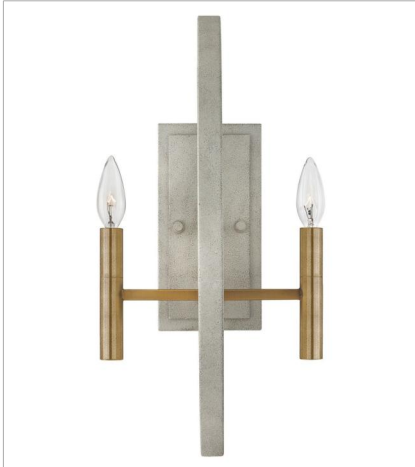

EUCLID

Euclid is a unique style that defies trends. Blending traditional warmth and contemporary flair, its bold proportions and rich two-tone finish create a stunning silhouette.

FINISH: Cement Gray with Brushed Gold accents

3460CG
TWO LIGHT SCONCE
9.5" W, 20" H
Socketed
2-5w Cand. LED, 60w Equiv.

3464CG
DOUBLE XL THREE TIER ORB CH...
44" W, 49" H
Socketed
16-5w Cand. LED, 60w Equiv.

3466CG
MEDIUM ORB
21.3" W, 25.8" H
Socketed
6-5w Cand. LED, 60w Equiv.

3468CG
LARGE TWO TIER ORB
28.3" W, 33" H
Socketed
8-5w Cand. LED, 60w Equiv.

3469CG
DOUBLE XL THREE TIER ORB
36" W, 41" H
Socketed
12-5w Cand. LED, 60w Equiv.

HINKLEY

HINKLEY
33000 Pin Oak Parkway
Avon Lake, OH 44012