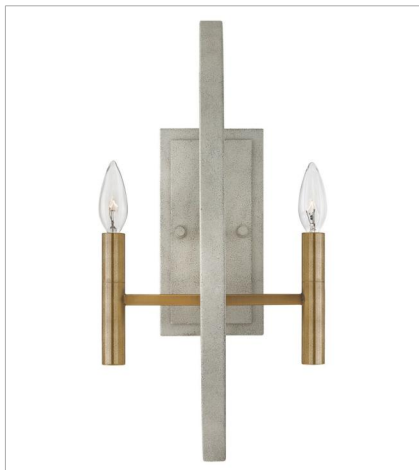

# EUCLID

Euclid is a unique style that defies trends. Blending traditional warmth and contemporary flair, its bold proportions and rich two-tone finish create a stunning silhouette.

**FINISH:** Cement Gray with Brushed Gold accents

**3460CG**  
TWO LIGHT SCONCE  
9.5" W, 20" H  
Socketed  
2-5w Cand. LED, 60w Equiv.

**3464CG**  
DOUBLE XL THREE TIER ORB CH...  
44" W, 49" H  
Socketed  
16-5w Cand. LED, 60w Equiv.

**3466CG**  
MEDIUM ORB  
21.3" W, 25.8" H  
Socketed  
6-5w Cand. LED, 60w Equiv.

**3468CG**  
LARGE TWO TIER ORB  
28.3" W, 33" H  
Socketed  
8-5w Cand. LED, 60w Equiv.

**3469CG**  
DOUBLE XL THREE TIER ORB  
36" W, 41" H  
Socketed  
12-5w Cand. LED, 60w Equiv.