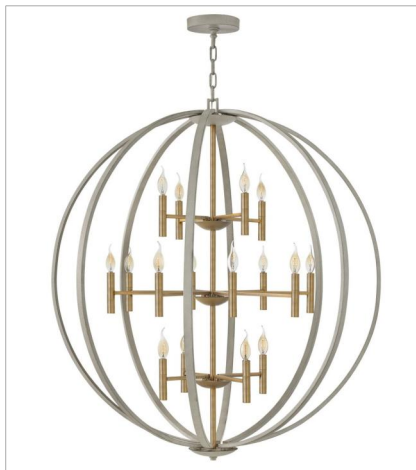

# EUCLID

Euclid is a unique style that defies trends. Blending traditional warmth and contemporary flair, its bold proportions and rich two-tone finish create a stunning silhouette.

**FINISH:** Cement Gray with Brushed Gold accents

**3460CG**  
TWO LIGHT SCONCE  
9.5" W, 20" H  
Socketed  
2-5w Cand. LED, 60w Equiv.

**3464CG**  
DOUBLE XL THREE TIER ORB CH...  
44" W, 49" H  
Socketed  
16-5w Cand. LED, 60w Equiv.

**3466CG**  
MEDIUM ORB  
21.3" W, 25.8" H  
Socketed  
6-5w Cand. LED, 60w Equiv.

**3468CG**  
LARGE TWO TIER ORB  
28.3" W, 33" H  
Socketed  
8-5w Cand. LED, 60w Equiv.

**3469CG**  
DOUBLE XL THREE TIER ORB  
36" W, 41" H  
Socketed  
12-5w Cand. LED, 60w Equiv.