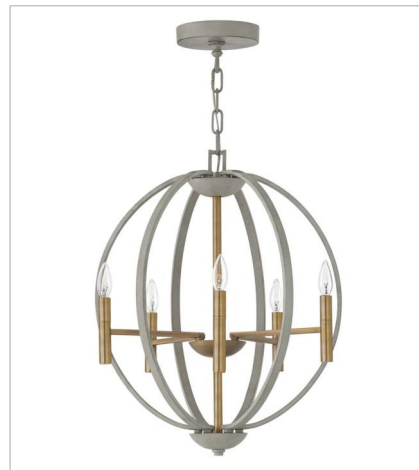

# EUCLID

Euclid is a unique style that defies trends. Blending traditional warmth and contemporary flair, its bold proportions and rich two-tone finish create a stunning silhouette.

**FINISH:** Cement Gray with Brushed Gold accents

**3460CG**  
TWO LIGHT SCONCE  
9.5" W, 20" H  
Socketed  
2-5w Cand. LED, 60w Equiv.

**3464CG**  
DOUBLE XL THREE TIER ORB CH...  
44" W, 49" H  
Socketed  
16-5w Cand. LED, 60w Equiv.

**3466CG**  
MEDIUM ORB  
21.3" W, 25.8" H  
Socketed  
6-5w Cand. LED, 60w Equiv.

**3468CG**  
LARGE TWO TIER ORB  
28.3" W, 33" H  
Socketed  
8-5w Cand. LED, 60w Equiv.

**3469CG**  
DOUBLE XL THREE TIER ORB  
36" W, 41" H  
Socketed  
12-5w Cand. LED, 60w Equiv.