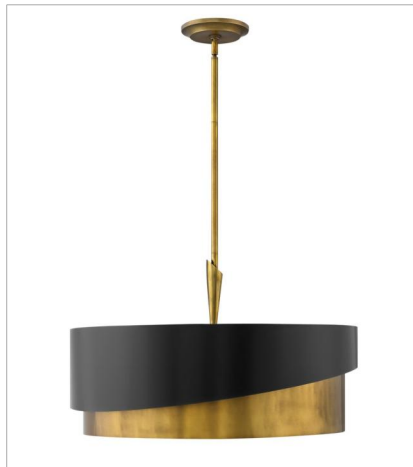

# GIGI

GIGI's asymmetrical silhouette creates a dramatic statement. The collection's sleek lines impart both glamour and sophistication while the stylish two-tone Heritage Brass and Satin Black finish combination delivers the ultimate in chic.

**FINISH:** Heritage Brass with Black accents

**FR34310HBR**  
SINGLE LIGHT SCONCE  
5" W, 11.5" H  
Socketed  
1-5w Cand. LED, 60w Equiv.

**FR34317HBR**  
SMALL PENDANT  
10" W, 18.3" H  
Socketed  
1-14w Med. LED, 100w Equiv.

**FR34318HBR**  
EXTRA LARGE DRUM  
32" W, 18.3" H  
Socketed  
8-5w Cand. LED, 60w Equiv.

**FR34314HBR**  
MEDIUM DRUM  
21" W, 15.5" H  
Socketed  
3-5w Cand. LED, 60w Equiv.

**FR34315HBR**  
LARGE DRUM  
26" W, 15.3" H  
Socketed  
5-5w Cand. LED, 60w Equiv.