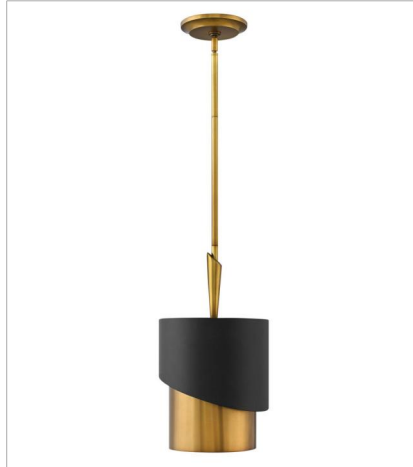

GIGI

GIGI's asymmetrical silhouette creates a dramatic statement. The collection's sleek lines impart both glamour and sophistication while the stylish two-tone Heritage Brass and Satin Black finish combination delivers the ultimate in chic.

FINISH: Heritage Brass with Black accents

FR34310HBR
SINGLE LIGHT SCONCE
5" W, 11.5" H
Socketed
1-5w Cand. LED, 60w Equiv.

FR34317HBR
SMALL PENDANT
10" W, 18.3" H
Socketed
1-14w Med. LED, 100w Equiv.

FR34318HBR
EXTRA LARGE DRUM
32" W, 18.3" H
Socketed
8-5w Cand. LED, 60w Equiv.

FR34314HBR
MEDIUM DRUM
21" W, 15.5" H
Socketed
3-5w Cand. LED, 60w Equiv.

FR34315HBR
LARGE DRUM
26" W, 15.3" H
Socketed
5-5w Cand. LED, 60w Equiv.