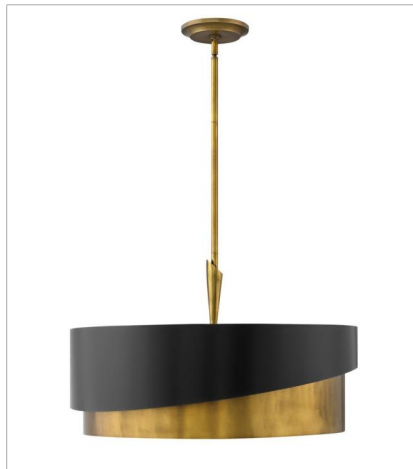

GIGI

GIGI's asymmetrical silhouette creates a dramatic statement. The collection's sleek lines impart both glamour and sophistication while the stylish two-tone Heritage Brass and Satin Black finish combination delivers the ultimate in chic.

FINISH: Heritage Brass with Black accents

FR34310HBR
SINGLE LIGHT SCONCE
5" W, 11.5" H
Socketed
1-5w Cand. LED, 60w Equiv.

FR34317HBR
SMALL PENDANT
10" W, 18.3" H
Socketed
1-14w Med. LED, 100w Equiv.

FR34318HBR
EXTRA LARGE DRUM
32" W, 18.3" H
Socketed
8-5w Cand. LED, 60w Equiv.

FR34314HBR
MEDIUM DRUM
21" W, 15.5" H
Socketed
3-5w Cand. LED, 60w Equiv.

FR34315HBR
LARGE DRUM
26" W, 15.3" H
Socketed
5-5w Cand. LED, 60w Equiv.