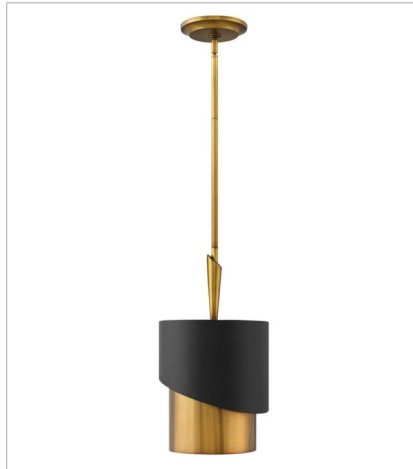

GIGI

GIGI's asymmetrical silhouette creates a dramatic statement. The collection's sleek lines impart both glamour and sophistication while the stylish two-tone Heritage Brass and Satin Black finish combination delivers the ultimate in chic.

FINISH: Heritage Brass with Black accents

FR34310HBR
SINGLE LIGHT SCONCE
5" W, 11.5" H
Socketed
1-5w Cand. LED, 60w Equiv.

FR34317HBR
SMALL PENDANT
10" W, 18.3" H
Socketed
1-14w Med. LED, 100w Equiv.

FR34318HBR
EXTRA LARGE DRUM
32" W, 18.3" H
Socketed
8-5w Cand. LED, 60w Equiv.

FR34314HBR
MEDIUM DRUM
21" W, 15.5" H
Socketed
3-5w Cand. LED, 60w Equiv.

FR34315HBR
LARGE DRUM
26" W, 15.3" H
Socketed
5-5w Cand. LED, 60w Equiv.