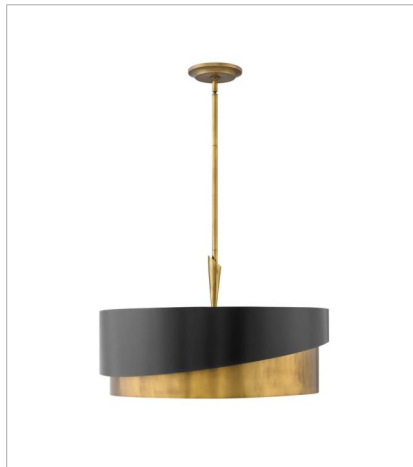

# GIGI

Gigi's asymmetrical silhouette creates a dramatic statement. The collection's sleek lines impart both glamour and sophistication while the stylish two-tone Heritage Brass and Satin Black finish combination delivers the ultimate in chic.

**FINISH:** Heritage Brass with Black accents

**FR34310HBR**  
MEDIUM SINGLE LIGHT SCONCE  
5" W, 11.5" H  
Socketed  
1-5w Cand. LED, 60w Equiv.

**FR34317HBR**  
SMALL PENDANT  
10" W, 18.3" H  
Socketed  
1-14w Med. LED, 100w Equiv.

**FR34318HBR**  
MEDIUM DRUM CHANDELIER  
32" W, 18.3" H  
Socketed  
8-5w Cand. LED, 60w Equiv.

**FR34314HBR**  
SMALL CONVERTIBLE DRUM  
21" W, 15.5" H  
Socketed  
3-5w Cand. LED, 60w Equiv.

**FR34315HBR**  
MEDIUM CONVERTIBLE DRUM CHA...  
26" W, 15.3" H  
Socketed  
5-5w Cand. LED, 60w Equiv.