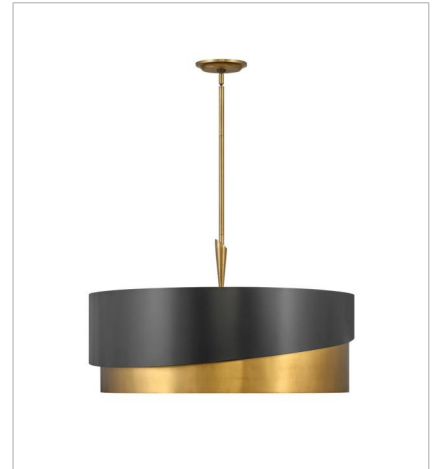

# GIGI

Gigi's asymmetrical silhouette creates a dramatic statement. The collection's sleek lines impart both glamour and sophistication while the stylish two-tone Heritage Brass and Satin Black finish combination delivers the ultimate in chic.

**FINISH:** Heritage Brass with Black accents

**FR34310HBR**  
MEDIUM SINGLE LIGHT SCONCE  
5" W, 11.5" H  
Socketed  
1-5w Cand. LED, 60w Equiv.

**FR34317HBR**  
SMALL PENDANT  
10" W, 18.3" H  
Socketed  
1-14w Med. LED, 100w Equiv.

**FR34318HBR**  
MEDIUM DRUM CHANDELIER  
32" W, 18.3" H  
Socketed  
8-5w Cand. LED, 60w Equiv.

**FR34314HBR**  
SMALL CONVERTIBLE DRUM  
21" W, 15.5" H  
Socketed  
3-5w Cand. LED, 60w Equiv.

**FR34315HBR**  
MEDIUM CONVERTIBLE DRUM CHA...  
26" W, 15.3" H  
Socketed  
5-5w Cand. LED, 60w Equiv.