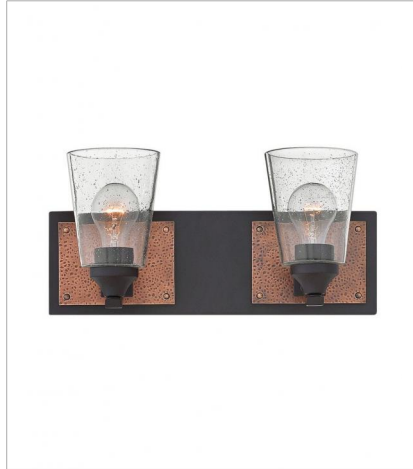

JACKSON

Jackson merges traditional details such as clear seedy glass, finished glass collars and distinctive hammered accent plates to create a seamless, polished look that is at home in a rustic lodge or an urban loft.

FINISH: Buckeye Bronze with Antique Copper accents
GLASS: Clear Seedy

51820KZ
SINGLE LIGHT VANITY
5" W, 7.3" H
Socket
1-100w Med.

51822KZ
TWO LIGHT VANITY
16.3" W, 7.3" H
Socket
2-100w Med.

51823KZ
THREE LIGHT VANITY
24" W, 7.3" H
Socket
3-100w Med.

51824KZ
FOUR LIGHT VANITY
32.8" W, 7.3" H
Socket
4-100w Med.

51825KZ
FIVE LIGHT VANITY
38.3" W, 7.3" H
Socket
5-100w Med.