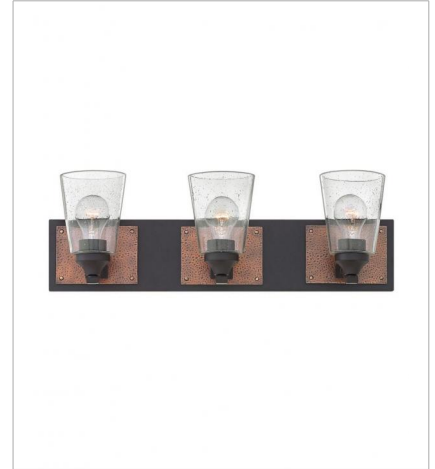

JACKSON

Jackson merges traditional details such as clear seedy glass, finished glass collars and distinctive hammered accent plates to create a seamless, polished look that is at home in a rustic lodge or an urban loft.

FINISH: Buckeye Bronze with Antique Copper accents
GLASS: Clear Seedy

51820KZ
SINGLE LIGHT VANITY
5" W, 7.3" H
Socket
1-100w Med.

51822KZ
TWO LIGHT VANITY
16.3" W, 7.3" H
Socket
2-100w Med.

51823KZ
THREE LIGHT VANITY
24" W, 7.3" H
Socket
3-100w Med.

51824KZ
FOUR LIGHT VANITY
32.8" W, 7.3" H
Socket
4-100w Med.

51825KZ
FIVE LIGHT VANITY
38.3" W, 7.3" H
Socket
5-100w Med.