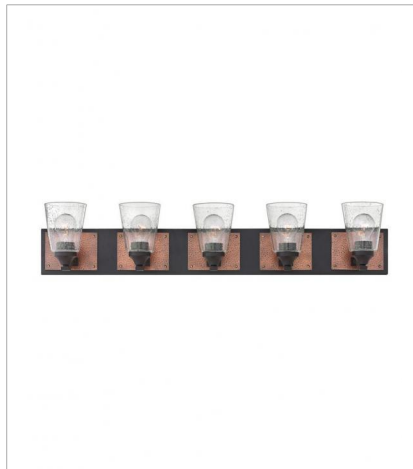

JACKSON

Jackson merges traditional details such as clear seedy glass, finished glass collars and distinctive hammered accent plates to create a seamless, polished look that is at home in a rustic lodge or an urban loft.

FINISH: Buckeye Bronze with Antique Copper accents
GLASS: Clear Seedy

51820KZ
SINGLE LIGHT VANITY
5" W, 7.3" H
Socket
1-100w Med.

51822KZ
TWO LIGHT VANITY
16.3" W, 7.3" H
Socket
2-100w Med.

51823KZ
THREE LIGHT VANITY
24" W, 7.3" H
Socket
3-100w Med.

51824KZ
FOUR LIGHT VANITY
32.8" W, 7.3" H
Socket
4-100w Med.

51825KZ
FIVE LIGHT VANITY
38.3" W, 7.3" H
Socket
5-100w Med.