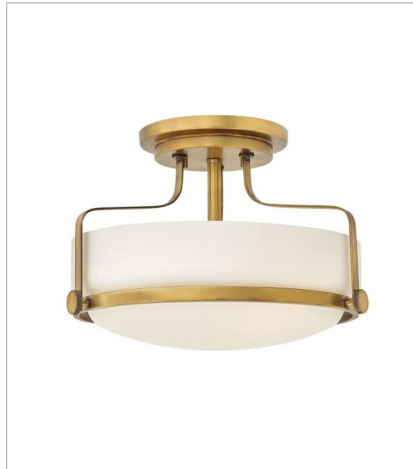

# HARPER

Harper's sleek, retro design elevates the traditional flush mount with a unique opal glass bound by a prominent metal ring and decorative knobs available in four finishes.

**FINISH:** Heritage Brass  
**GLASS:** Clear Seedy, Etched Opal

**3640HB-CS**  
MEDIUM FLUSH MOUNT  
15.8" W, 6.3" H  
Socketed  
3-5w Med. LED

**3641HB**  
MEDIUM SEMI-FLUSH MOUNT  
14.5" W, 10" H  
Socketed  
3-14w Med. LED, 100w Equiv.

**3641HB-CS**  
MEDIUM SEMI-FLUSH MOUNT  
14.5" W, 10" H  
Socketed  
3-14w Med. LED, 100w Equiv.

**3643HB**  
LARGE SEMI-FLUSH MOUNT  
18" W, 10" H  
Socketed  
3-14w Med. LED, 100w Equiv.

**3643HB-CS**  
LARGE SEMI-FLUSH MOUNT  
18" W, 10" H  
Socketed  
3-14w Med. LED, 100w Equiv.