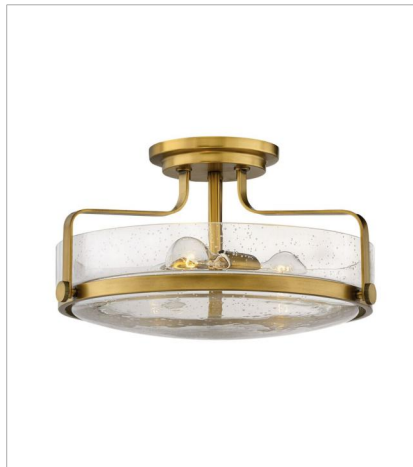

# HARPER

Harper's sleek, retro design elevates the traditional flush mount with a unique opal glass bound by a prominent metal ring and decorative knobs available in four finishes.

**FINISH:** Heritage Brass  
**GLASS:** Clear Seedy, Etched Opal

**3640HB-CS**  
MEDIUM FLUSH MOUNT  
15.8" W, 6.3" H  
Socketed  
3-5w Med. LED

**3641HB**  
MEDIUM SEMI-FLUSH MOUNT  
14.5" W, 10" H  
Socketed  
3-14w Med. LED, 100w Equiv.

**3641HB-CS**  
MEDIUM SEMI-FLUSH MOUNT  
14.5" W, 10" H  
Socketed  
3-14w Med. LED, 100w Equiv.

**3643HB**  
LARGE SEMI-FLUSH MOUNT  
18" W, 10" H  
Socketed  
3-14w Med. LED, 100w Equiv.

**3643HB-CS**  
LARGE SEMI-FLUSH MOUNT  
18" W, 10" H  
Socketed  
3-14w Med. LED, 100w Equiv.