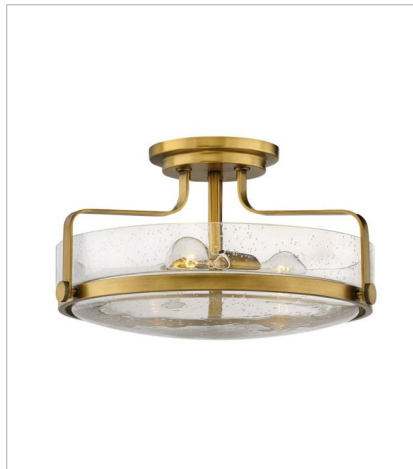

HARPER

Harper's sleek, retro design elevates the traditional flush mount with a unique opal glass bound by a prominent metal ring and decorative knobs available in four finishes.

FINISH: Heritage Brass
GLASS: Clear Seedy, Etched Opal

3640HB-CS
MEDIUM FLUSH MOUNT
15.8" W, 6.3" H
Socketed
3-5w Med. LED, 40w Equiv.

3641HB
MEDIUM SEMI-FLUSH MOUNT
14.5" W, 10" H
Socketed
3-14w Med. LED, 100w Equiv.

3641HB-CS
MEDIUM SEMI-FLUSH MOUNT
14.5" W, 10" H
Socketed
3-14w Med. LED, 100w Equiv.

3643HB
LARGE SEMI-FLUSH MOUNT
18" W, 10" H
Socketed
3-14w Med. LED, 100w Equiv.

3643HB-CS
LARGE SEMI-FLUSH MOUNT
18" W, 10" H
Socketed
3-14w Med. LED, 100w Equiv.

HINKLEY

HINKLEY
33000 Pin Oak Parkway
Avon Lake, OH 44012