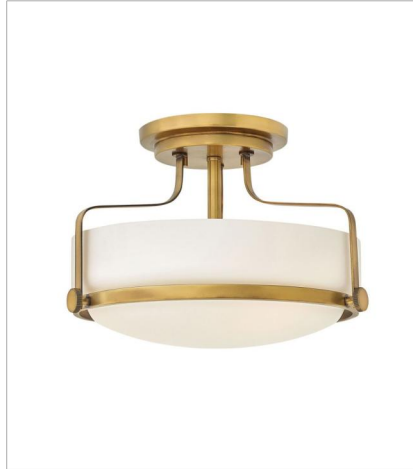

HARPER

Harper's sleek, retro design elevates the traditional flush mount with a unique opal glass bound by a prominent metal ring and decorative knobs available in four finishes.

FINISH: Heritage Brass
GLASS: Clear Seedy, Etched Opal

3640HB-CS
MEDIUM FLUSH MOUNT
15.8" W, 6.3" H
Socketed
3-5w Med. LED, 40w Equiv.

3641HB
MEDIUM SEMI-FLUSH MOUNT
14.5" W, 10" H
Socketed
3-14w Med. LED, 100w Equiv.

3641HB-CS
MEDIUM SEMI-FLUSH MOUNT
14.5" W, 10" H
Socketed
3-14w Med. LED, 100w Equiv.

3643HB
LARGE SEMI-FLUSH MOUNT
18" W, 10" H
Socketed
3-14w Med. LED, 100w Equiv.

3643HB-CS
LARGE SEMI-FLUSH MOUNT
18" W, 10" H
Socketed
3-14w Med. LED, 100w Equiv.

HINKLEY

HINKLEY
33000 Pin Oak Parkway
Avon Lake, OH 44012