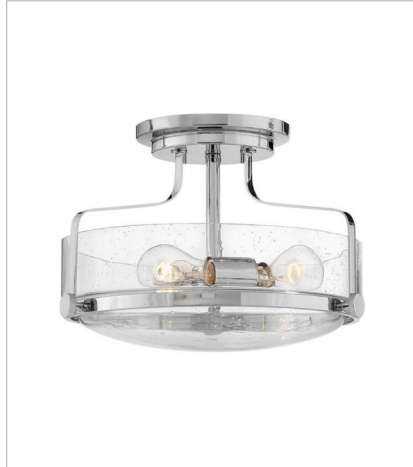

HARPER

Harper's sleek, retro design elevates the traditional ceiling mount with a unique clear seeded glass bound by a prominent metal ring and decorative knobs. Available in five classic finishes.

FINISH: Chrome
GLASS: Clear Seedy

3640CM-CS
MEDIUM FLUSH MOUNT
15.8" W, 6.3" H
Socketed
3-5w Med. LED

3641CM-CS
MEDIUM SEMI-FLUSH MOUNT
14.5" W, 10" H
Socketed
3-14w Med. LED, 100w Equiv.

3643CM-CS
MEDIUM SEMI-FLUSH MOUNT
18" W, 10" H
Socketed
3-14w Med. LED, 100w Equiv.