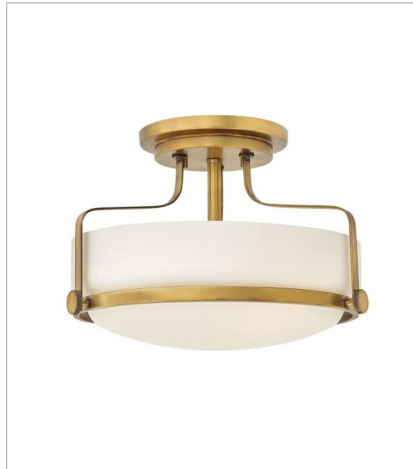

HARPER

Harper's sleek, retro design elevates the traditional flush mount with a unique opal glass bound by a prominent metal ring and decorative knobs available in four finishes.

FINISH: Heritage Brass
GLASS: Clear Seedy, Etched Opal

3640HB-CS
MEDIUM FLUSH MOUNT
15.8" W, 6.3" H
Socketed
3-5w Med. LED

3641HB
MEDIUM SEMI-FLUSH MOUNT
14.5" W, 10" H
Socketed
3-14w Med. LED, 100w Equiv.

3641HB-CS
MEDIUM SEMI-FLUSH MOUNT
14.5" W, 10" H
Socketed
3-14w Med. LED, 100w Equiv.

3643HB
LARGE SEMI-FLUSH MOUNT
18" W, 10" H
Socketed
3-14w Med. LED, 100w Equiv.

3643HB-CS
LARGE SEMI-FLUSH MOUNT
18" W, 10" H
Socketed
3-14w Med. LED, 100w Equiv.

HINKLEY

HINKLEY
33000 Pin Oak Parkway
Avon Lake, OH 44012