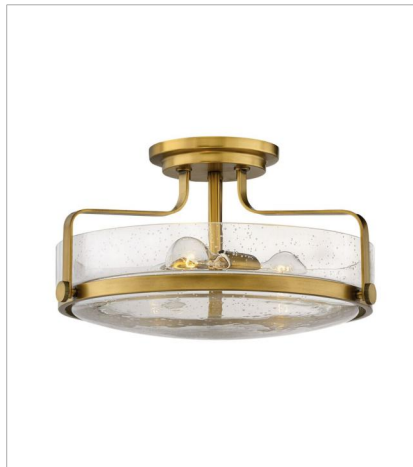

HARPER

Harper's sleek, retro design elevates the traditional flush mount with a unique opal glass bound by a prominent metal ring and decorative knobs available in four finishes.

FINISH: Heritage Brass
GLASS: Clear Seedy, Etched Opal

3640HB-CS
MEDIUM FLUSH MOUNT
15.8" W, 6.3" H
Socketed
3-5w Med. LED

3641HB
MEDIUM SEMI-FLUSH MOUNT
14.5" W, 10" H
Socketed
3-14w Med. LED, 100w Equiv.

3641HB-CS
MEDIUM SEMI-FLUSH MOUNT
14.5" W, 10" H
Socketed
3-14w Med. LED, 100w Equiv.

3643HB
LARGE SEMI-FLUSH MOUNT
18" W, 10" H
Socketed
3-14w Med. LED, 100w Equiv.

3643HB-CS
LARGE SEMI-FLUSH MOUNT
18" W, 10" H
Socketed
3-14w Med. LED, 100w Equiv.

HINKLEY

HINKLEY
33000 Pin Oak Parkway
Avon Lake, OH 44012