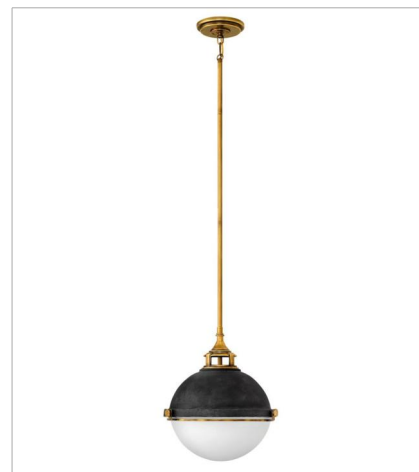

FLETCHER

Fletcher's chic vibe transcends style boundaries. A seamless dome shade features a cast-fitter and an elegant capture ring that secures the etched opal glass with decorative cast knobs. Spanning vintage to industrial, classic to transitional, Fletcher seamlessly unifies any décor declaration.

FINISH: Aged Zinc with Heritage Brass accents

GLASS: Etched Opal

4830DZ
SMALL SINGLE LIGHT SCONCE
7" W, 9.3" H
LED Lamp
1-7w Med. LED, 100w Equiv.

4832DZ
MEDIUM SINGLE LIGHT SCONCE
7" W, 12.3" H
LED Lamp
1-7w Med. LED, 100w Equiv.

4834DZ
SMALL PENDANT
13.5" W, 14.5" H
LED Lamp
2-7w Med. LED, 100w Equiv.

4835DZ
MEDIUM ORB
18" W, 19.8" H
LED Lamp
2-10w Med. LED, 100w Equiv.

4836DZ
LARGE ORB
22" W, 23" H
LED Lamp
3-8w Med. LED, 100w Equiv.