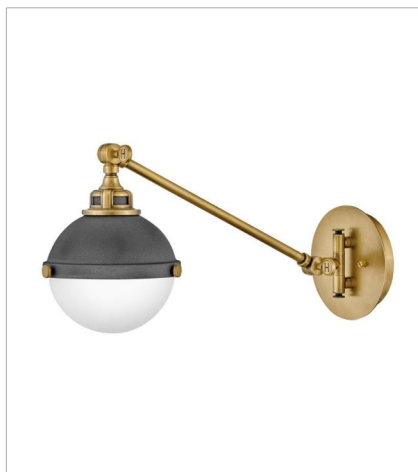

FLETCHER

Fletcher's chic vibe transcends style boundaries. A seamless dome shade features a cast-fitter and an elegant capture ring that secures the etched opal glass with decorative cast knobs. Spanning vintage to industrial, classic to transitional, Fletcher seamlessly unifies any décor declaration.

FINISH: Aged Zinc with Heritage Brass accents

GLASS: Etched Opal

4830DZ
SMALL SINGLE LIGHT SCONCE
7" W, 9.3" H
LED Lamp
1-7w Med. LED, 100w Equiv.

4832DZ
MEDIUM SINGLE LIGHT SCONCE
7" W, 12.3" H
LED Lamp
1-7w Med. LED, 100w Equiv.

4834DZ
SMALL PENDANT
13.5" W, 14.5" H
LED Lamp
2-7w Med. LED, 100w Equiv.

4835DZ
MEDIUM ORB
18" W, 19.8" H
LED Lamp
2-10w Med. LED, 100w Equiv.

4836DZ
LARGE ORB
22" W, 23" H
LED Lamp
3-8w Med. LED, 100w Equiv.