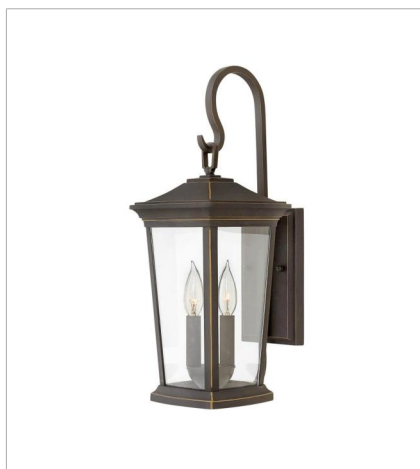

BROMLEY

Bromley's handsome silhouette features an updated traditional design that combines elegant and stately details. These dignified die-cast aluminum fixtures convey sophistication that complements any façade. Specialty touches such as a "Shepherd's Hook" decorative scrolled arm highlight Bromley's homage to tradition and quality.

FINISH: Oil Rubbed Bronze
GLASS: Clear

2360OZ
SMALL WALL MOUNT LANTERN
8" W, 15.5" H
Socketed
2-5w Cand. LED, 60w Equiv.

2360OZ-LL
MEDIUM WALL MOUNT LANTERN
8" W, 15.5" H
Socketed
2-2w Cand. LED *Included

2364OZ
MEDIUM WALL MOUNT LANTERN
8" W, 20" H
Socketed
2-5w Cand. LED, 60w Equiv.

2364OZ-LL
MEDIUM WALL MOUNT LANTERN
8" W, 20" H
Socketed
2-2w Cand. LED *Included

2365OZ
MEDIUM WALL MOUNT LANTERN
10" W, 19.3" H
Socketed
3-5w Cand. LED, 60w Equiv.