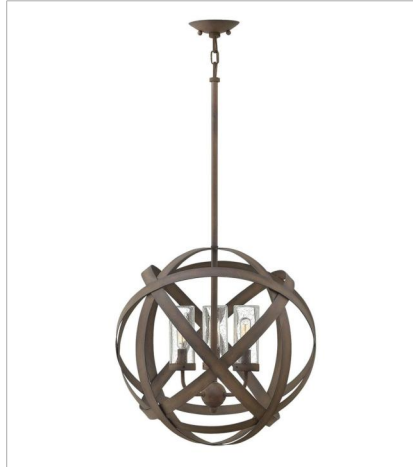

CARSON

OPEN AIR™
collection

Carson features bold overlapping metal ribbons of Vintage Iron or Weathered Zinc, enhancing an outdoor living area with style and substance. The hand-crafted pendants combine a hint of industrial sophistication with the allure of artisan craftsmanship.

FINISH: Vintage Iron
GLASS: Clear Seedy

29703VI
MEDIUM ORB
18.5" W, 18.8" H
Socketed
3-5w Cand. LED, 60w Equiv.

29703VI-LV
LARGE ORB 12V
18.5" W, 18.8" H
Socketed

29705VI
LARGE ORB
26.5" W, 26.3" H
Socketed
5-5w Cand. LED, 60w Equiv.

29705VI-LV
MEDIUM ORB 12V CHANDELIER
26.5" W, 26.3" H
Socketed

29707VI
SMALL PENDANT
10" W, 10.5" H
Socketed
1-10w Med. LED, 100w Equiv.

29700VI
SMALL WALL MOUNT SCONCE
10" W, 10.5" H
Socketed
1-10w Med. LED, 100w Equiv.

FINISH: Vintage Iron
GLASS: Clear Seedy

29700VI-LV
SMALL WALL MOUNT LANTERN 12V
10" W, 10.5" H
Socketed