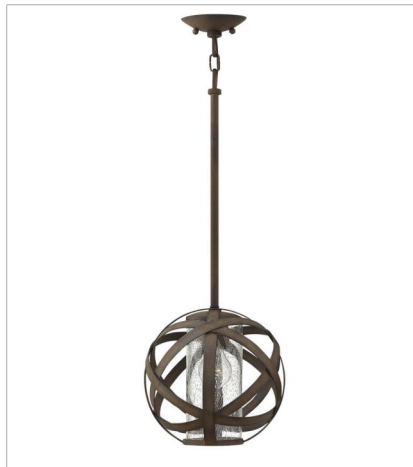

CARSON

OPEN AIR™
collection

Carson features bold overlapping metal ribbons of Vintage Iron or Weathered Zinc, enhancing an outdoor living area with style and substance. The hand-crafted pendants combine a hint of industrial sophistication with the allure of artisan craftsmanship.

FINISH: Vintage Iron
GLASS: Clear Seedy

29703VI
MEDIUM ORB
18.5" W, 18.8" H
Socketed
3-5w Cand. LED, 60w Equiv.

29703VI-LV
LARGE ORB 12V
18.5" W, 18.8" H
Socketed

29705VI
LARGE ORB
26.5" W, 26.3" H
Socketed
5-5w Cand. LED, 60w Equiv.

29705VI-LV
MEDIUM ORB 12V CHANDELIER
26.5" W, 26.3" H
Socketed

29707VI
SMALL PENDANT
10" W, 10.5" H
Socketed
1-10w Med. LED, 100w Equiv.

29700VI
SMALL WALL MOUNT SCONCE
10" W, 10.5" H
Socketed
1-10w Med. LED, 100w Equiv.

FINISH: Vintage Iron
GLASS: Clear Seedy

29700VI-LV
SMALL WALL MOUNT LANTERN 12V
10" W, 10.5" H
Socketed