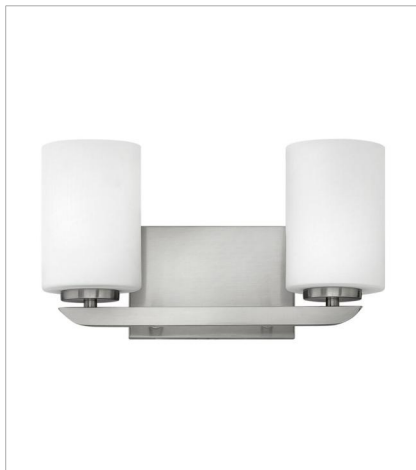

# KYRA

Clean and crisp, Kyra's minimalist design is anchored with a bold yet simple aesthetic. The sleek cross bar ends with a subtle curve for an element of softness. Rich finish options of Brushed Nickel or Polished Nickel complement the elegant etched opal glass.

**FINISH:** Brushed Nickel  
**GLASS:** Etched Opal

**55020BN**  
SINGLE LIGHT VANITY  
4.8" W, 7.8" H  
Socketed  
1-14w Med. LED, 100w Equiv.

**55022BN**  
TWO LIGHT VANITY  
14" W, 7.8" H  
Socketed  
2-14w Med. LED, 100w Equiv.

**55023BN**  
THREE LIGHT VANITY  
24" W, 7.8" H  
Socketed  
3-14w Med. LED, 100w Equiv.

**55024BN**  
FOUR LIGHT VANITY  
30" W, 7.8" H  
Socketed  
4-14w Med. LED, 100w Equiv.