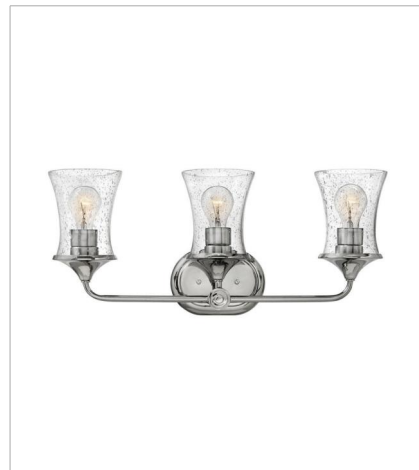

THISTLEDOWN

Thistledown is an updated traditional design with smooth, flowing lines and a practical elegance that adds sophistication to any space.

FINISH: Polished Nickel
GLASS: Clear Seedy

51800PN
SINGLE LIGHT VANITY
5.3" W, 10.5" H
LED Lamp, Socket
1-12w Med. LED, 100w Equiv. or 1-100w
Med.

51802PN
TWO LIGHT VANITY
16" W, 10.3" H
Socket

51803PN
THREE LIGHT VANITY
24" W, 10.5" H
Socket

51804PN
FOUR LIGHT VANITY
30" W, 10.3" H
Socket

HINKLEY

HINKLEY
33000 Pin Oak Parkway
Avon Lake, OH 44012

PHONE: (440) 653-5500
Toll Free: 1 (800) 446-5539