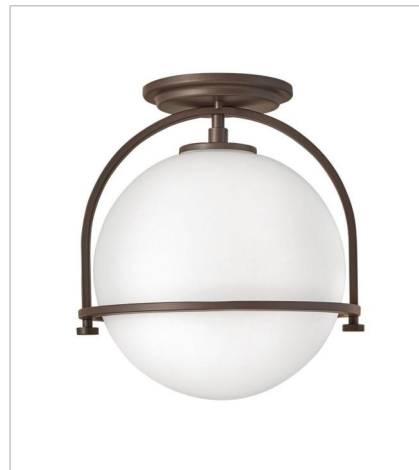

SOMERSET

Chic and elegant, the Somerset collection exudes a quiet and precise sophistication. Subtly fusing modernity with vintage appeal, its etched opal glass deftly floats inside a streamlined metal yoke and ring while understated turned metal knobs add an authentic edge.

FINISH: Buckeye Bronze
GLASS: Etched Opal

3405KZ
LARGE PENDANT
15.5" W, 23" H
LED Lamp
1-10w Med. LED, 100w Equiv.

3407KZ
MEDIUM PENDANT
11.5" W, 17" H
LED Lamp
1-8w Med. LED, 100w Equiv.

3403KZ
SMALL SEMI-FLUSH MOUNT
11.5" W, 12.5" H
LED Lamp
1-8w Med. LED, 100w Equiv.