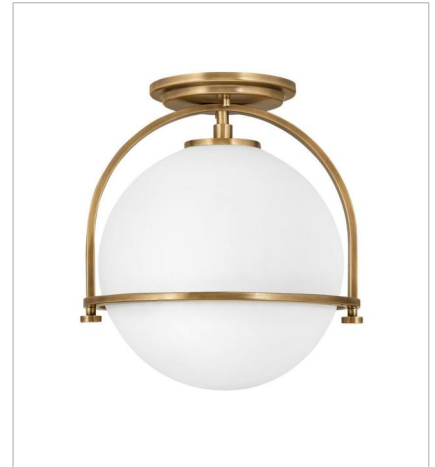

SOMERSET

Chic and elegant, the Somerset collection exudes a quiet and precise sophistication. Subtly fusing modernity with vintage appeal, its etched opal glass deftly floats inside a streamlined metal yoke and ring while understated turned metal knobs add an authentic edge.

FINISH: Heritage Brass
GLASS: Etched Opal

53770HB
SINGLE LIGHT VANITY
6.3" W, 9" H
Socket
1-100w Med.

53772HB
TWO LIGHT VANITY
16" W, 9" H
Socket
2-100w Med.

53773HB
THREE LIGHT VANITY
25" W, 9" H
Socket
3-100w Med.

3405HB
LARGE PENDANT
15.5" W, 23" H
Socket
1-100w Med.

3407HB
MEDIUM PENDANT
11.5" W, 17" H
Socket
1-100w Med.

3403HB
SMALL SEMI-FLUSH MOUNT
11.5" W, 12.5" H
Socket
1-100w Med.