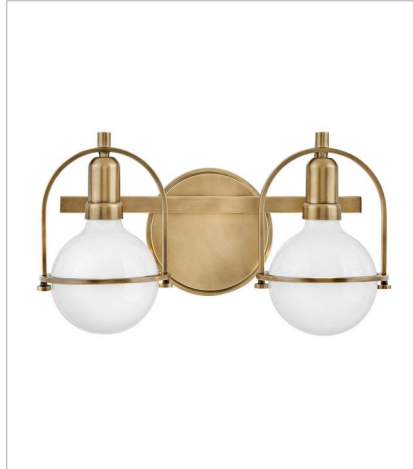

SOMERSET

Chic and elegant, Somerset exudes a quiet and precise sophistication, subtly fusing modern design with vintage appeal. A streamlined metal yoke and ring are accented by understated turned metal knobs, complementing warm illumination with an authentic edge.

FINISH: Heritage Brass
GLASS: Etched Opal

53770HB
SMALL SINGLE LIGHT VANITY
6.3" W, 9" H
Socketed
1-14w Med. LED, 100w Equiv.

53772HB
SMALL TWO LIGHT VANITY
16" W, 9" H
Socketed
2-14w Med. LED, 100w Equiv.

53773HB
MEDIUM THREE LIGHT VANITY
25" W, 9" H
Socketed
3-14w Med. LED, 100w Equiv.

3405HB
MEDIUM PENDANT
15.5" W, 23" H
Socketed
1-10w Med. LED, 100w Equiv.

3407HB
SMALL PENDANT
11.5" W, 17" H
Socketed
1-8w Med. LED, 100w Equiv.