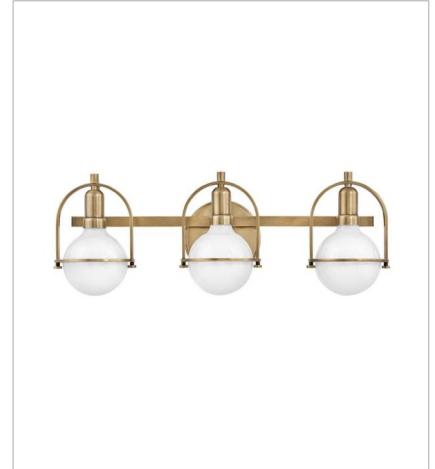

SOMERSET

Chic and elegant, the Somerset collection exudes a quiet and precise sophistication. Subtly fusing modernity with vintage appeal, its etched opal glass deftly floats inside a streamlined metal yoke and ring while understated turned metal knobs add an authentic edge.

FINISH: Heritage Brass
GLASS: Etched Opal

53770HB
SINGLE LIGHT VANITY
6.3" W, 9" H
Socket
1-100w Med.

53772HB
TWO LIGHT VANITY
16" W, 9" H
Socket
2-100w Med.

53773HB
THREE LIGHT VANITY
25" W, 9" H
Socket
3-100w Med.

3405HB
LARGE PENDANT
15.5" W, 23" H
Socket
1-100w Med.

3407HB
MEDIUM PENDANT
11.5" W, 17" H
Socket
1-100w Med.

3403HB
SMALL SEMI-FLUSH MOUNT
11.5" W, 12.5" H
Socket
1-100w Med.