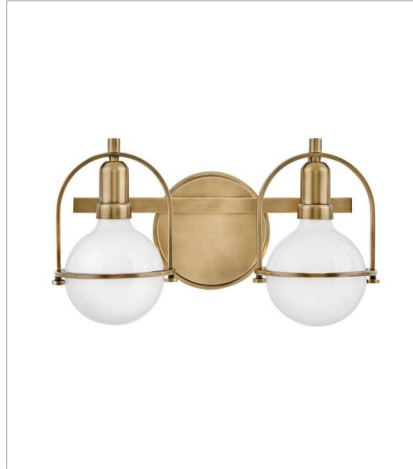

SOMERSET

Chic and elegant, the Somerset collection exudes a quiet and precise sophistication. Subtly fusing modernity with vintage appeal, its etched opal glass deftly floats inside a streamlined metal yoke and ring while understated turned metal knobs add an authentic edge.

FINISH: Heritage Brass
GLASS: Etched Opal

53770HB
SINGLE LIGHT VANITY
6.3" W, 9" H
Socket
1-100w Med.

53772HB
TWO LIGHT VANITY
16" W, 9" H
Socket
2-100w Med.

53773HB
THREE LIGHT VANITY
25" W, 9" H
Socket
3-100w Med.

3405HB
LARGE PENDANT
15.5" W, 23" H
Socket
1-100w Med.

3407HB
MEDIUM PENDANT
11.5" W, 17" H
Socket
1-100w Med.

3403HB
SMALL SEMI-FLUSH MOUNT
11.5" W, 12.5" H
Socket
1-100w Med.