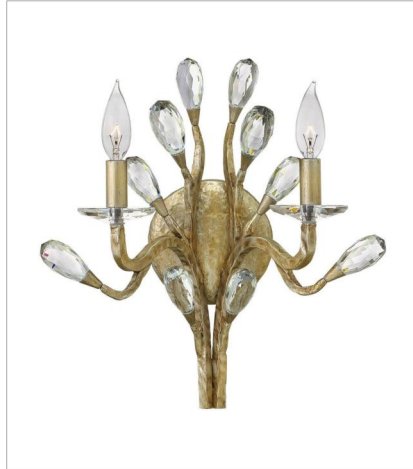

EVE

Eve's graceful, hand-forged tubing creates a natural, vine-like pattern in a hammered Champagne Gold finish while faceted clear crystal buds emanate from the tips.

FINISH: Champagne Gold

FR46800CPG
SINGLE LIGHT SCONCE
5.5" W, 16" H
Socketed
1-5w Cand. LED, 60w Equiv.

FR46802CPG
TWO LIGHT SCONCE
14.3" W, 15.5" H
Socketed
2-5w Cand. LED, 60w Equiv.

FR46803CPG
SMALL SINGLE TIER
18.5" W, 34.8" H
Socketed
3-5w Cand. LED, 60w Equiv.

FR46804CPG
MEDIUM ORB
18" W, 33" H
Socketed
3-5w Cand. LED, 60w Equiv.

FR46805CPG
MEDIUM OPEN FRAME DRUM
14.5" W, 34" H
Socketed
6-5w Cand. LED, 60w Equiv.

FR46806CPG
MEDIUM SINGLE TIER
26" W, 30" H
Socketed
6-5w Cand. LED, 60w Equiv.

HINKLEY

HINKLEY
33000 Pin Oak Parkway
Avon Lake, OH 44012

PHONE: (440) 653-5500
Toll Free: 1 (800) 446-5539

hinkley.com

EVE

Eve's graceful, hand-forged tubing creates a natural, vine-like pattern in a hammered Champagne Gold finish while faceted clear crystal buds emanate from the tips.