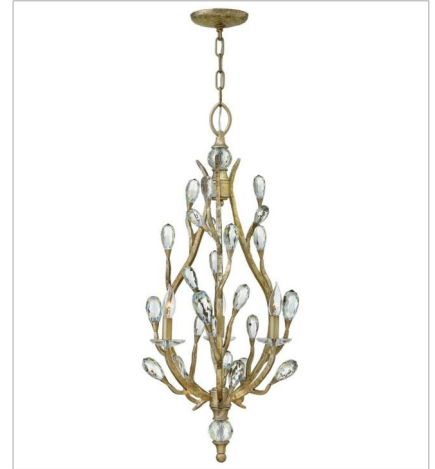

EVE

Eve's graceful, hand-forged tubing creates a natural, vine-like pattern in a hammered Champagne Gold finish while faceted clear crystal buds emanate from the tips.

FINISH: Champagne Gold

FR46800CPG
SINGLE LIGHT SCONCE
5.5" W, 16" H
Socketed
1-5w Cand. LED, 60w Equiv.

FR46802CPG
TWO LIGHT SCONCE
14.3" W, 15.5" H
Socketed
2-5w Cand. LED, 60w Equiv.

FR46803CPG
SMALL SINGLE TIER
18.5" W, 34.8" H
Socketed
3-5w Cand. LED, 60w Equiv.

FR46804CPG
MEDIUM ORB
18" W, 33" H
Socketed
3-5w Cand. LED, 60w Equiv.

FR46805CPG
MEDIUM OPEN FRAME DRUM
14.5" W, 34" H
Socketed
6-5w Cand. LED, 60w Equiv.

FR46806CPG
MEDIUM SINGLE TIER
26" W, 30" H
Socketed
6-5w Cand. LED, 60w Equiv.

HINKLEY

HINKLEY
33000 Pin Oak Parkway
Avon Lake, OH 44012

PHONE: (440) 653-5500
Toll Free: 1 (800) 446-5539

hinkley.com

EVE

Eve's graceful, hand-forged tubing creates a natural, vine-like pattern in a hammered Champagne Gold finish while faceted clear crystal buds emanate from the tips.