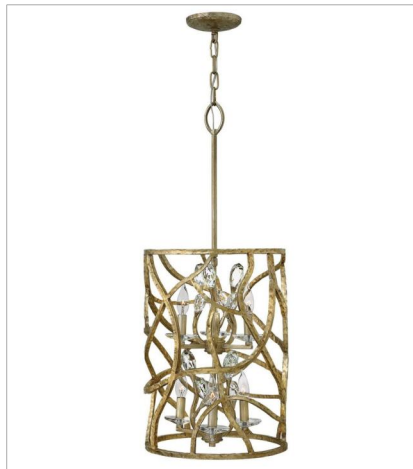

EVE

Eve's graceful, hand-forged tubing creates a natural, vine-like pattern in a hammered Champagne Gold finish while faceted clear crystal buds emanate from the tips.

FINISH: Champagne Gold

FR46800CPG
SINGLE LIGHT SCONCE
5.5" W, 16" H
Socketed
1-5w Cand. LED, 60w Equiv.

FR46802CPG
TWO LIGHT SCONCE
14.3" W, 15.5" H
Socketed
2-5w Cand. LED, 60w Equiv.

FR46803CPG
SMALL SINGLE TIER
18.5" W, 34.8" H
Socketed
3-5w Cand. LED, 60w Equiv.

FR46804CPG
MEDIUM ORB
18" W, 33" H
Socketed
3-5w Cand. LED, 60w Equiv.

FR46805CPG
MEDIUM OPEN FRAME DRUM
14.5" W, 34" H
Socketed
6-5w Cand. LED, 60w Equiv.

FR46806CPG
MEDIUM SINGLE TIER
26" W, 30" H
Socketed
6-5w Cand. LED, 60w Equiv.

HINKLEY

HINKLEY
33000 Pin Oak Parkway
Avon Lake, OH 44012

PHONE: (440) 653-5500
Toll Free: 1 (800) 446-5539

hinkley.com

EVE

Eve's graceful, hand-forged tubing creates a natural, vine-like pattern in a hammered Champagne Gold finish while faceted clear crystal buds emanate from the tips.