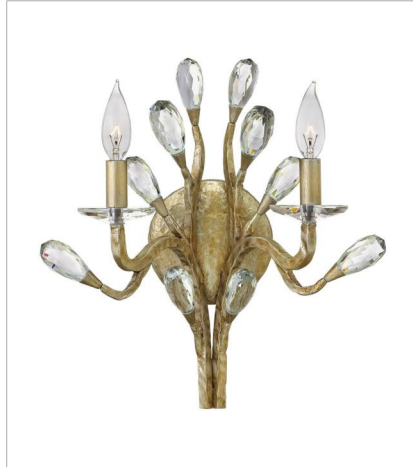

EVE

Eve's graceful, hand-forged tubing creates a natural, vine-like pattern in a hammered Champagne Gold finish while faceted clear crystal buds emanate from the tips.

FINISH: Champagne Gold

FR46800CPG
SINGLE LIGHT SCONCE
5.5" W, 16" H
Socketed
1-5w Cand. LED, 60w Equiv.

FR46802CPG
TWO LIGHT SCONCE
14.3" W, 15.5" H
Socketed
2-5w Cand. LED, 60w Equiv.

FR46803CPG
SMALL SINGLE TIER
18.5" W, 34.8" H
Socketed
3-5w Cand. LED, 60w Equiv.

FR46804CPG
MEDIUM ORB
18" W, 33" H
Socketed
3-5w Cand. LED, 60w Equiv.

FR46805CPG
MEDIUM OPEN FRAME DRUM
14.5" W, 34" H
Socketed
6-5w Cand. LED, 60w Equiv.

FR46806CPG
MEDIUM SINGLE TIER
26" W, 30" H
Socketed
6-5w Cand. LED, 60w Equiv.

HINKLEY

HINKLEY
33000 Pin Oak Parkway
Avon Lake, OH 44012

PHONE: (440) 653-5500
Toll Free: 1 (800) 446-5539

hinkley.com

EVE

Eve's graceful, hand-forged tubing creates a natural, vine-like pattern in a hammered Champagne Gold finish while faceted clear crystal buds emanate from the tips.