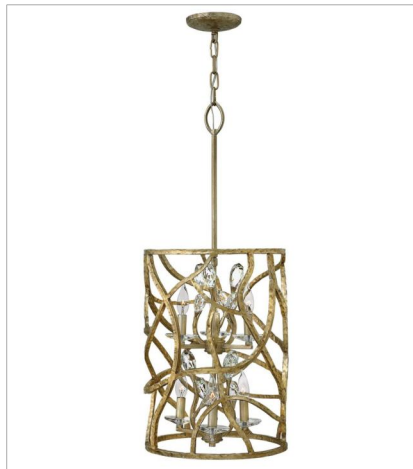

EVE

Eve's graceful, hand-forged tubing creates a natural, vine-like pattern in a hammered Champagne Gold finish while faceted clear crystal buds emanate from the tips.

FINISH: Champagne Gold

FR46800CPG
SINGLE LIGHT SCONCE
5.5" W, 16" H
Socketed
1-5w Cand. LED, 60w Equiv.

FR46802CPG
TWO LIGHT SCONCE
14.3" W, 15.5" H
Socketed
2-5w Cand. LED, 60w Equiv.

FR46803CPG
SMALL SINGLE TIER
18.5" W, 34.8" H
Socketed
3-5w Cand. LED, 60w Equiv.

FR46804CPG
MEDIUM ORB
18" W, 33" H
Socketed
3-5w Cand. LED, 60w Equiv.

FR46805CPG
MEDIUM OPEN FRAME DRUM
14.5" W, 34" H
Socketed
6-5w Cand. LED, 60w Equiv.

FR46806CPG
MEDIUM SINGLE TIER
26" W, 30" H
Socketed
6-5w Cand. LED, 60w Equiv.

HINKLEY

HINKLEY
33000 Pin Oak Parkway
Avon Lake, OH 44012

PHONE: (440) 653-5500
Toll Free: 1 (800) 446-5539

hinkley.com

EVE

Eve's graceful, hand-forged tubing creates a natural, vine-like pattern in a hammered Champagne Gold finish while faceted clear crystal buds emanate from the tips.