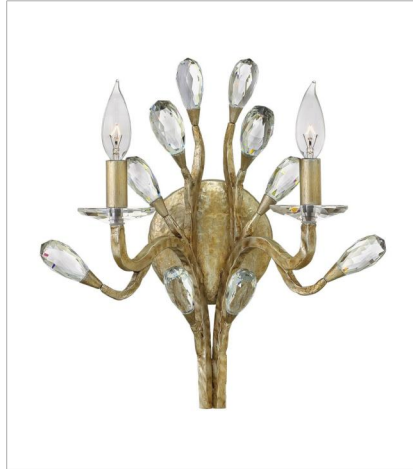

# EVE

Eve's graceful, hand-forged tubing creates a natural, vine-like pattern in a hammered Champagne Gold finish while faceted clear crystal buds emanate from the tips.

**FINISH:** Champagne Gold

**FR46800CPG**  
SINGLE LIGHT SCONCE  
5.5" W, 16" H  
Socketed  
1-5w Cand. LED, 60w Equiv.

**FR46802CPG**  
TWO LIGHT SCONCE  
14.3" W, 15.5" H  
Socketed  
2-5w Cand. LED, 60w Equiv.

**FR46804CPG**  
MEDIUM ORB  
18" W, 33" H  
Socketed  
3-5w Cand. LED, 60w Equiv.

**FR46805CPG**  
MEDIUM OPEN FRAME DRUM  
14.5" W, 34" H  
Socketed  
6-5w Cand. LED, 60w Equiv.

**FR46806CPG**  
MEDIUM SINGLE TIER  
26" W, 30" H  
Socketed  
6-5w Cand. LED, 60w Equiv.

**FR46807CPG**  
LARGE ORB  
24" W, 39" H  
Socketed  
6-5w Cand. LED, 60w Equiv.

# EVE

Eve's graceful, hand-forged tubing creates a natural, vine-like pattern in a hammered Champagne Gold finish while faceted clear crystal buds emanate from the tips.

**FINISH:** Champagne Gold

**FR46808CPG**  
LARGE OPEN FRAME DRUM  
20" W, 45" H  
Socketed  
9-5w Cand. LED, 60w Equiv.