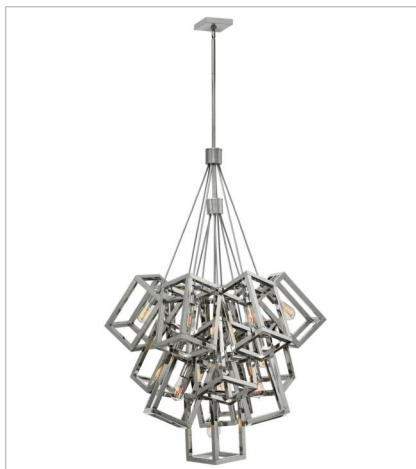

ENSEMBLE

Ensemble's daring silhouette combines layers of sleek edges with rich, gleaming finishes to create a captivating form from any angle.

FINISH: Polished Nickel

FR42444PNI
SMALL SINGLE TIER
28.3" W, 31.3" H
Socketed
5-14w Med. LED, 100w Equiv.

FR42445PNI
MEDIUM SINGLE TIER
42.5" W, 36.8" H
Socketed
9-14w Med. LED, 100w Equiv. or 9-100w Med.

FR42446PNI
SIX LIGHT LINEAR
62" W, 13.3" H
Socketed
6-14w Med. LED, 100w Equiv.

FR42448PNI
LARGE SINGLE TIER
28" W, 46.5" H
Socketed
7-14w Med. LED, 100w Equiv. or 7-100w Med.

FR42449PNI
LARGE MULTI TIER
32.5" W, 52.5" H
Socketed
13-14w Med. LED, 75w Equiv.