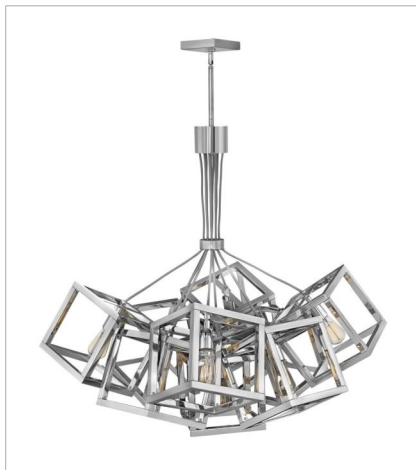

ENSEMBLE

Ensemble's daring silhouette combines layers of sleek edges with rich, gleaming finishes to create a captivating form from any angle.

FINISH: Polished Nickel

FR42444PNI
SMALL SINGLE TIER
28.3" W, 31.3" H
Socketed
5-14w Med. LED, 100w Equiv.

FR42445PNI
MEDIUM SINGLE TIER
42.5" W, 36.8" H
Socketed
9-14w Med. LED, 100w Equiv. or 9-100w Med.

FR42446PNI
SIX LIGHT LINEAR
62" W, 13.3" H
Socketed
6-14w Med. LED, 100w Equiv.

FR42448PNI
LARGE SINGLE TIER
28" W, 46.5" H
Socketed
7-14w Med. LED, 100w Equiv. or 7-100w Med.

FR42449PNI
LARGE MULTI TIER
32.5" W, 52.5" H
Socketed
13-14w Med. LED, 75w Equiv.