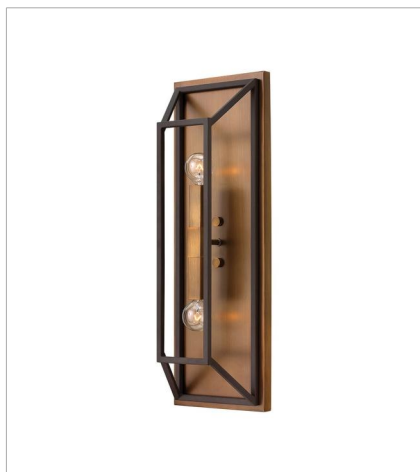

FULTON

Fulton's minimalist beauty emphasizes 'less is more' with vintage industrial style. This clean, airy tapered cage design is constructed without glass and features contrasting finishes.

FINISH: Bronze with Heirloom Brass accents

3330BZ
LARGE TWO LIGHT SCONCE
7.5" W, 22.3" H
Socketed
2-5w Cand. LED, 60w Equiv.

3334BZ
LARGE OPEN FRAME PENDANT
18" W, 16.3" H
Socketed
4-5w Cand. LED, 60w Equiv.

3335BZ
LARGE FIVE LIGHT OPEN FRAME...
10.5" W, 9" H
Socketed
5-14w Med. LED, 100w Equiv.

3336BZ
SMALL OPEN FRAME
22" W, 24.5" H
Socketed
4-5w Cand. LED, 60w Equiv.

3338BZ
MEDIUM EIGHT LIGHT OPEN FRA...
48" W, 16.3" H
Socketed
8-5w Cand. LED, 60w Equiv.

3351BZ
SMALL OPEN FRAME PENDANT
10" W, 12.3" H
Socketed
1-14w Med. LED, 100w Equiv.

FINISH: Bronze with Heirloom Brass accents

3357BZ
MEDIUM SEVEN LIGHT MULTI TIER
27.8" W, 46.3" H
Socketed
7-14w Med. LED, 100w Equiv.

3331BZ
MEDIUM FLUSH MOUNT
18" W, 7.3" H
Socketed
4-14w Med. LED, 60w Equiv.