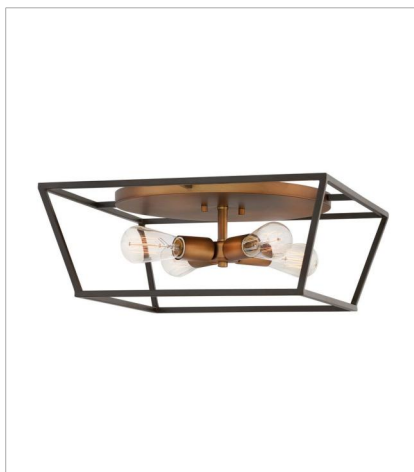

FULTON

Fulton's minimalist beauty emphasizes 'less is more' with vintage industrial style. This clean, airy tapered cage design is constructed without glass and features contrasting finishes.

FINISH: Bronze with Heirloom Brass accents

3336BZ
SMALL OPEN FRAME
22" W, 24.5" H
Socketed
4-5w Cand. LED, 60w Equiv.

3338BZ
MEDIUM EIGHT LIGHT OPEN FRA...
48" W, 16.3" H
Socketed
8-5w Cand. LED, 60w Equiv.

3351BZ
SMALL OPEN FRAME PENDANT
10" W, 12.3" H
Socketed
1-14w Med. LED, 100w Equiv.

HINKLEY

HINKLEY
33000 Pin Oak Parkway
Avon Lake, OH 44012

PHONE: (440) 653-5500
Toll Free: 1 (800) 446-5539

hinkley.com

FULTON

Fulton's minimalist beauty emphasizes 'less is more' with vintage industrial style. This clean, airy tapered cage design is constructed without glass and features contrasting finishes.

FINISH: Bronze with Heirloom Brass accents

3357BZ
MEDIUM SEVEN LIGHT MULTI TIER
27.8" W, 46.3" H
Socketed
7-14w Med. LED, 100w Equiv.

3331BZ
MEDIUM FLUSH MOUNT
18" W, 7.3" H
Socketed
4-14w Med. LED, 60w Equiv.