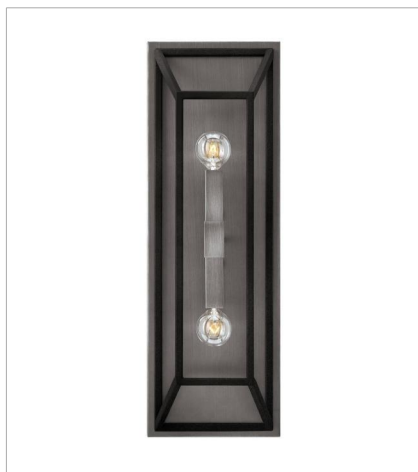

FULTON

Fulton's minimalist beauty emphasizes 'less is more' with vintage industrial style. This clean, airy tapered cage design is constructed without glass and the unique square candle sleeves rest on a discreet "H"-shaped cluster.

FINISH: Aged Zinc with Antique Nickel accents

3330DZ
TWO LIGHT SCONCE
7.5" W, 22.3" H
Socketed
2-5w Cand. LED, 60w Equiv.

3334DZ
MEDIUM OPEN FRAME PENDANT
18" W, 16.3" H
Socketed
4-5w Cand. LED, 60w Equiv.

3338DZ
EIGHT LIGHT OPEN FRAME LINEAR
48" W, 16.3" H
Socketed
8-5w Cand. LED, 60w Equiv.

FULTON

Fulton's minimalist beauty emphasizes 'less is more' with vintage industrial style. This clean, airy tapered cage design is constructed without glass and the unique square candle sleeves rest on a discreet "H"-shaped cluster.

FINISH: Aged Zinc with Antique Nickel accents

3351DZ
LARGE OPEN FRAME PENDANT
10" W, 12.3" H
Socketed
1-14w Med. LED, 100w Equiv.

3355DZ
SEVEN LIGHT OPEN FRAME LINEAR
65" W, 9.8" H
Socketed
7-14w Med. LED, 100w Equiv.