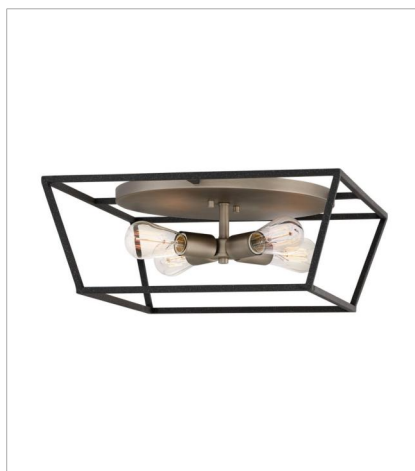

3331DZ
MEDIUM FLUSH MOUNT
18" W, 7.3" H
Socketed
4-14w Med. LED, 60w Equiv.

HINKLEY

HINKLEY
33000 Pin Oak Parkway
Avon Lake, OH 44012

PHONE: (440) 653-5500
Toll Free: 1 (800) 446-5539

hinkley.com