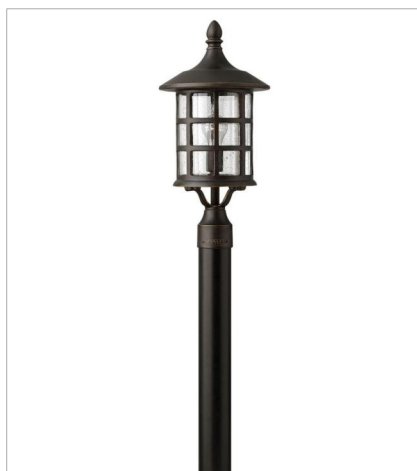

FREEPORT

Freeport features a classic New England design in cast aluminum construction for timeless, traditional style.

FINISH: Oil Rubbed Bronze
GLASS: Clear Seedy

1800OZ
SMALL WALL MOUNT LANTERN
6" W, 9.3" H
Socketed
1-12w Med. LED, 100w Equiv.

1804OZ
MEDIUM WALL MOUNT LANTERN
8" W, 12.3" H
Socketed
1-12w Med. LED, 100w Equiv.

1805OZ
LARGE WALL MOUNT LANTERN
10" W, 15.3" H
Socketed
1-12w Med. LED, 100w Equiv.

1802OZ
LARGE HANGING LANTERN
10" W, 14" H
Socketed
1-12w Med. LED, 100w Equiv.

1801OZ
LARGE POST TOP OR PIER MOUN...
10" W, 20.3" H
Socketed
1-12w Med. LED, 100w Equiv.

1807OZ
MEDIUM POST OR PIER MOUNT L...
8" W, 17.8" H
Socketed
1-12w Med. LED, 100w Equiv.

HINKLEY

HINKLEY
33000 Pin Oak Parkway
Avon Lake, OH 44012