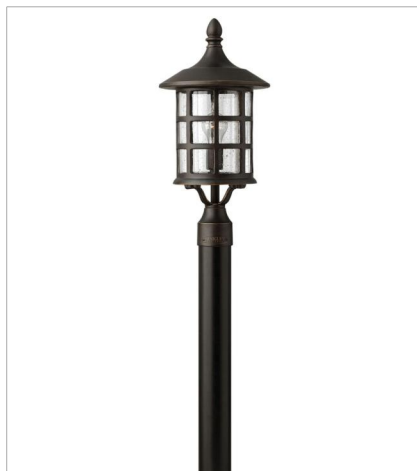

FREEPORT

Freeport features a classic New England design in cast aluminum construction for timeless, traditional style.

FINISH: Oil Rubbed Bronze
GLASS: Clear Seedy

1800OZ
SMALL WALL MOUNT LANTERN
6" W, 9.3" H
Socketed
1-12w Med. LED, 100w Equiv.

1804OZ
MEDIUM WALL MOUNT LANTERN
8" W, 12.3" H
Socketed
1-12w Med. LED, 100w Equiv.

1805OZ
LARGE WALL MOUNT LANTERN
10" W, 15.3" H
Socketed
1-12w Med. LED, 100w Equiv.

1802OZ
LARGE HANGING LANTERN
10" W, 14" H
Socketed
1-12w Med. LED, 100w Equiv.

1801OZ
LARGE POST TOP OR PIER MOUN...
10" W, 20.3" H
Socketed
1-12w Med. LED, 100w Equiv.

1807OZ
MEDIUM POST OR PIER MOUNT L...
8" W, 17.8" H
Socketed
1-12w Med. LED, 100w Equiv.

HINKLEY

HINKLEY
33000 Pin Oak Parkway
Avon Lake, OH 44012