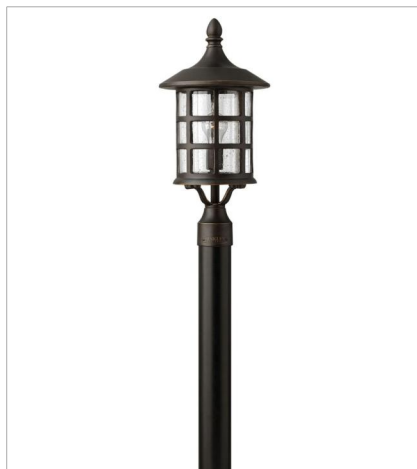

# FREEPORT

Freeport features a classic New England design in cast aluminum construction for timeless, traditional style.

**FINISH:** Oil Rubbed Bronze  
**GLASS:** Clear Seedy

**1800OZ**  
SMALL WALL MOUNT LANTERN  
6" W, 9.3" H  
Socketed  
1-12w Med. LED, 100W Equiv.

**1804OZ**  
MEDIUM WALL MOUNT LANTERN  
8" W, 12.3" H  
Socketed  
1-12w Med. LED, 100W Equiv.

**1805OZ**  
LARGE WALL MOUNT LANTERN  
10" W, 15.3" H  
Socketed  
1-12w Med. LED, 100W Equiv.

**1802OZ**  
LARGE HANGING LANTERN  
10" W, 14" H  
Socketed  
1-12w Med. LED, 100W Equiv.

**1801OZ**  
LARGE POST TOP OR PIER MOUN...  
10" W, 20.3" H  
Socketed  
1-12w Med. LED, 100W Equiv.

**1807OZ**  
MEDIUM POST OR PIER MOUNT L...  
8" W, 17.8" H  
Socketed  
1-12w Med. LED, 100W Equiv.