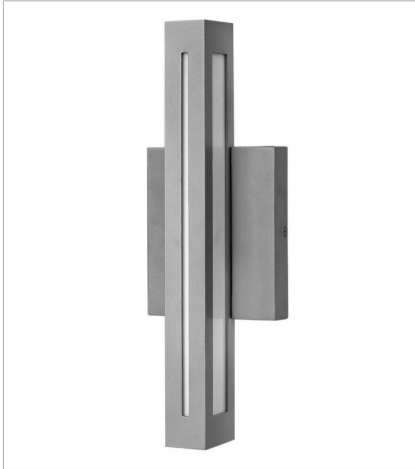

VUE

Vue's contemporary linear LED design is constructed of extruded and die-cast aluminum and is offered in either Bronze or Titanium finishes. The seamless architectural form emits light from white acrylic side windows and sleek front sliver. Incredibly versatile, the wet-rated Vue can be mounted vertically or horizontally, inside or outdoors.

FINISH: Titanium
GLASS: Acrylic Lens

12312TT
SMALL WALL MOUNT LANTERN
5" W, 14.8" H
Integrated LED

12314TT
LARGE WALL MOUNT LANTERN
5" W, 26" H
Integrated LED