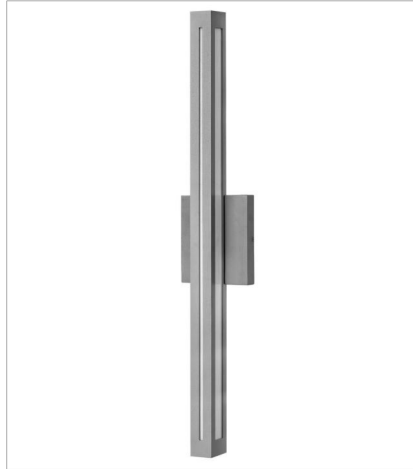

VUE

Vue's contemporary linear LED design is constructed of extruded and die-cast aluminum and is offered in either Bronze or Titanium finishes. The seamless architectural form emits light from white acrylic side windows and sleek front sliver. Incredibly versatile, the wet-rated Vue can be mounted vertically or horizontally, inside or outdoors.

FINISH: Titanium
GLASS: Acrylic Lens

12312TT
SMALL WALL MOUNT LANTERN
5" W, 14.8" H
Integrated LED

12314TT
LARGE WALL MOUNT LANTERN
5" W, 26" H
Integrated LED