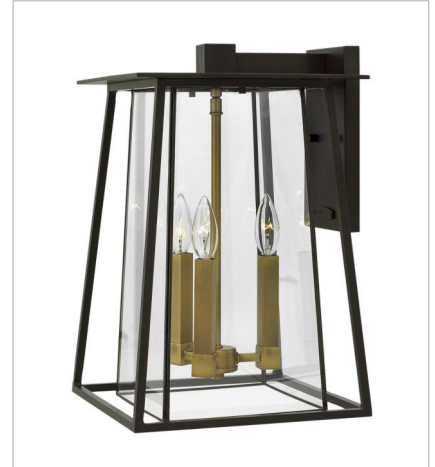

WALKER

Walker has roots in the American West with its large scale, strong angular lines and no-nonsense style. The sturdy aluminum and brass construction features a two-tone finish of bold Buckeye Bronze and Heritage Brass, adding a transitional flair to its minimalist shape. A welded outer form frames an inner clear, bound glass shade. At home on the range, in a mountain cabin or creating a mid-century statement, this flexible style c...

FINISH: Buckeye Bronze with Heritage Brass accents
GLASS: Clear Bound

2100KZ
SMALL WALL MOUNT LANTERN
8.3" W, 12.3" H
Socketed
1-12w Med. LED, 100W Equiv.

2104KZ
MEDIUM WALL MOUNT LANTERN
9.5" W, 15" H
Socketed
2-5w Cand. LED, 60w Equiv.

2105KZ
LARGE WALL MOUNT LANTERN
11.5" W, 17.5" H
Socketed
3-5w Cand. LED, 60w Equiv.

2106KZ
EXTRA SMALL WALL MOUNT LANTERN
7.3" W, 9.5" H
Socketed
1-12w Med. LED, 100W Equiv.

2102KZ
LARGE HANGING LANTERN
11.5" W, 17.3" H
Socketed
3-5w Cand. LED, 60w Equiv.