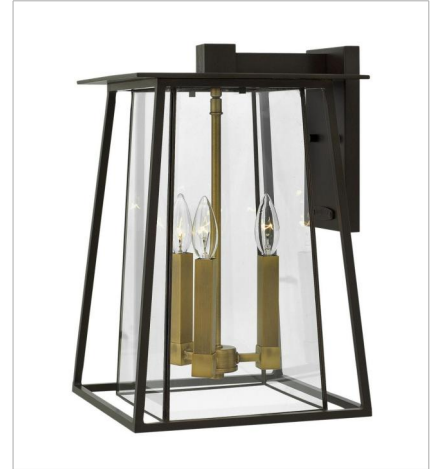

WALKER

Walker has roots in the American West with its large scale, strong angular lines and no-nonsense style. The sturdy aluminum and brass construction features a two-tone finish of bold Buckeye Bronze and Heritage Brass, adding a transitional flair to its minimalist shape. A welded outer form frames an inner clear, bound glass shade. At home on the range, in a mountain cabin or creating a mid-century statement, this flexible style c...

FINISH: Buckeye Bronze with Heritage Brass accents
GLASS: Bound Clear

2100KZ
SMALL WALL MOUNT LANTERN
8.3" W, 12.3" H
LED Lamp
1-12w Med. LED, 100W Equiv.

2104KZ
MEDIUM WALL MOUNT LANTERN
9.5" W, 15" H
LED Lamp
2-5w Cand. LED, 60w Equiv.

2105KZ
LARGE WALL MOUNT LANTERN
11.5" W, 17.5" H
LED Lamp
3-5w Cand. LED, 60w Equiv.

2106KZ
EXTRA SMALL WALL MOUNT LANTERN
7.3" W, 9.5" H
LED Lamp
1-12w Med. LED, 100W Equiv.

2102KZ
LARGE HANGING LANTERN
11.5" W, 17.3" H
LED Lamp
3-5w Cand. LED, 60w Equiv.