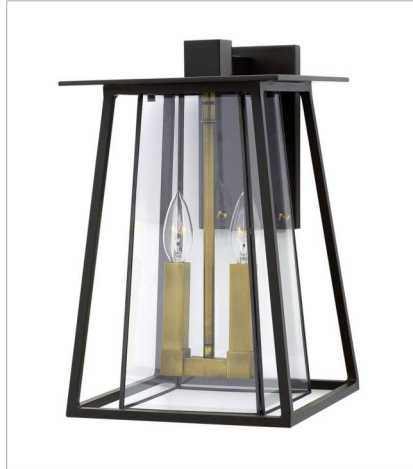

WALKER

Walker has roots in the American West with its large scale, strong angular lines and no-nonsense style. The sturdy aluminum and brass construction features a two-tone finish of bold Buckeye Bronze and Heritage Brass, adding a transitional flair to its minimalist shape. A welded outer form frames an inner clear, bound glass shade. At home on the range, in a mountain cabin or creating a mid-century statement, this flexible style c...

FINISH: Buckeye Bronze with Heritage Brass accents
GLASS: Clear Bound

2100KZ
SMALL WALL MOUNT LANTERN
8.3" W, 12.3" H
Socketed
1-12w Med. LED, 100w Equiv.

2104KZ
MEDIUM WALL MOUNT LANTERN
9.5" W, 15" H
Socketed
2-5w Cand. LED, 60w Equiv.

2104KZ-LL
MEDIUM WALL MOUNT LANTERN
9.5" W, 15" H
Socketed
2-4w Cand. LED *Included

2105KZ
LARGE WALL MOUNT LANTERN
11.5" W, 17.5" H
Socketed
3-5w Cand. LED, 60w Equiv.

2105KZ-LL
LARGE WALL MOUNT LANTERN
11.5" W, 17.5" H
Socketed
3-4w Cand. LED *Included