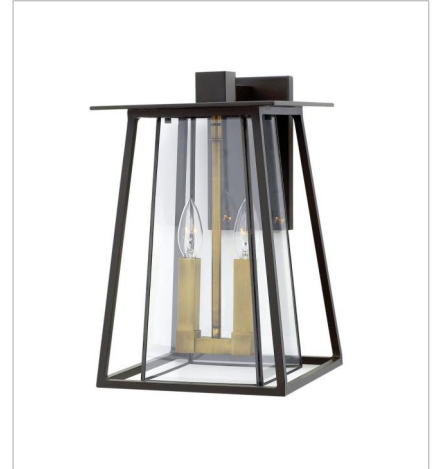

# WALKER

Walker has roots in the American West with its large scale, strong angular lines and no-nonsense style. The sturdy aluminum and brass construction features a two-tone finish, adding a transitional flair to its minimalist shape. A welded outer form frames an inner clear, bound glass shade. At home on the range, in a mountain cabin or creating a midcentury statement, this flexible style complements many façades.

**FINISH:** Buckeye Bronze with Heritage Brass accents  
**GLASS:** Clear Bound

**2100KZ**  
SMALL WALL MOUNT LANTERN  
8.3" W, 12.3" H  
Socketed  
1-12w Med. LED, 100w Equiv.

**2104KZ**  
MEDIUM WALL MOUNT LANTERN  
9.5" W, 15" H  
Socketed  
2-5w Cand. LED, 60w Equiv.

**2104KZ-LL**  
MEDIUM WALL MOUNT LANTERN  
9.5" W, 15" H  
Socketed  
2-2w Cand. LED \*Included

**2105KZ**  
LARGE WALL MOUNT LANTERN  
11.5" W, 17.5" H  
Socketed  
3-5w Cand. LED, 60w Equiv.

**2105KZ-LL**  
LARGE WALL MOUNT LANTERN  
11.5" W, 17.5" H  
Socketed  
3-2w Cand. LED \*Included