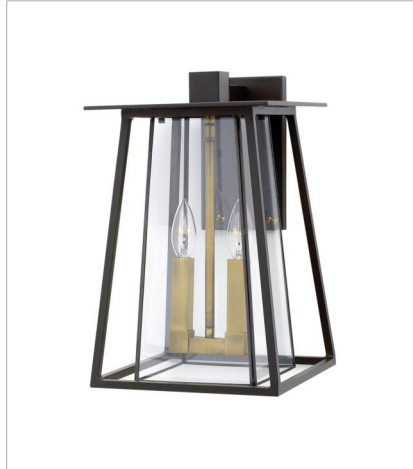

# WALKER

Walker has roots in the American West with its large scale, strong angular lines and no-nonsense style. The sturdy aluminum and brass construction features a two-tone finish, adding a transitional flair to its minimalist shape. A welded outer form frames an inner clear, bound glass shade. At home on the range, in a mountain cabin or creating a midcentury statement, this flexible style complements many façades.

**FINISH:** Buckeye Bronze with Heritage Brass accents  
**GLASS:** Clear Bound

**2100KZ**  
SMALL WALL MOUNT LANTERN  
8.3" W, 12.3" H  
Socketed  
1-12w Med. LED, 100w Equiv.

**2104KZ**  
MEDIUM WALL MOUNT LANTERN  
9.5" W, 15" H  
Socketed  
2-5w Cand. LED, 60w Equiv.

**2104KZ-LL**  
MEDIUM WALL MOUNT LANTERN  
9.5" W, 15" H  
Socketed  
2-2w Cand. LED \*Included

**2105KZ**  
LARGE WALL MOUNT LANTERN  
11.5" W, 17.5" H  
Socketed  
3-5w Cand. LED, 60w Equiv.

**2105KZ-LL**  
LARGE WALL MOUNT LANTERN  
11.5" W, 17.5" H  
Socketed  
3-2w Cand. LED \*Included