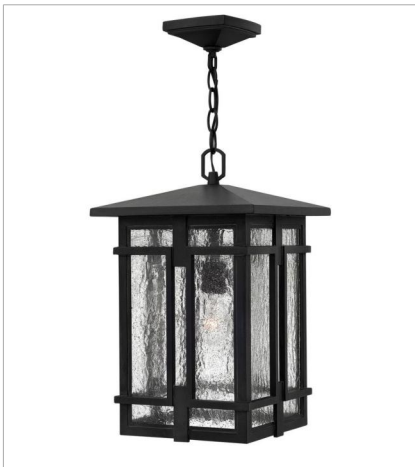

TUCKER

Tucker is a study in symmetry with clean geometric lines and proportions reinforced throughout its cast aluminum construction. The sturdy Museum Black finish and clear seedy glass inspire a rustic lodge aesthetic.

FINISH: Museum Black
GLASS: Clear Seedy

1960MB
SMALL WALL MOUNT LANTERN
7" W, 11.5" H
LED Lamp
1-12w Med. LED, 100W Equiv.

1964MB
MEDIUM WALL MOUNT LANTERN
9" W, 14.8" H
LED Lamp
1-12w Med. LED, 100W Equiv.

1965MB
LARGE WALL MOUNT LANTERN
11" W, 18" H
LED Lamp
1-12w Med. LED, 100W Equiv.

1962MB
LARGE HANGING LANTERN
11" W, 17.5" H
LED Lamp
1-12w Med. LED, 100W Equiv.

1961MB
LARGE POST TOP OR PIER MOUN...
11" W, 20.5" H
LED Lamp
1-12w Med. LED, 100W Equiv.