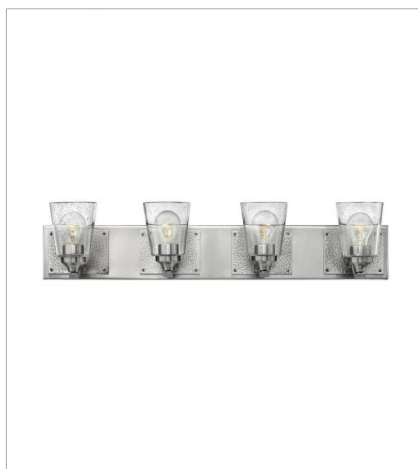

JACKSON

FINISH: Brushed Nickel with Polished Antique Nickel accents
GLASS: Clear Seedy

51820BN
SINGLE LIGHT VANITY
5" W, 7.3" H
Socket
1-100w Med.

51822BN
TWO LIGHT VANITY
16.3" W, 7.3" H
Socket
2-100w Med.

51823BN
THREE LIGHT VANITY
24" W, 7.3" H
Socket
3-100w Med.

51824BN
FOUR LIGHT VANITY
32.8" W, 7.3" H
Socket
4-100w Med.

51825BN
FIVE LIGHT VANITY
38.3" W, 7.3" H
Socket
5-100w Med.