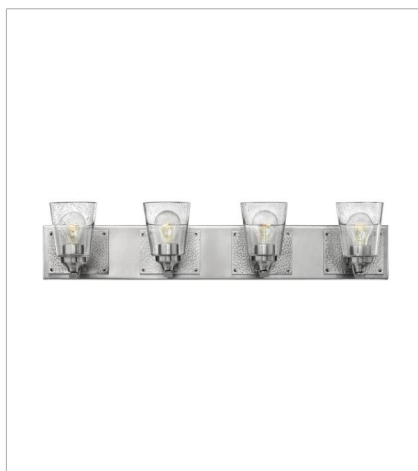

# JACKSON

Jackson merges traditional details such as clear seedy glass, finished glass collars and distinctive hammered accent plates to create a seamless, polished look that is at home in a rustic lodge or an urban loft.

**FINISH:** Brushed Nickel with Polished Antique Nickel accents  
**GLASS:** Clear Seedy

**51820BN**  
SINGLE LIGHT VANITY  
5" W, 7.3" H  
Socketed  
1-14w Med. LED, 100w Equiv.

**51822BN**  
TWO LIGHT VANITY  
16.3" W, 7.3" H  
Socketed  
2-14w Med. LED, 100w Equiv.

**51823BN**  
THREE LIGHT VANITY  
24" W, 7.3" H  
Socketed  
3-14w Med. LED, 100w Equiv.

**51824BN**  
FOUR LIGHT VANITY  
32.8" W, 7.3" H  
Socketed  
4-14w Med. LED, 100w Equiv.