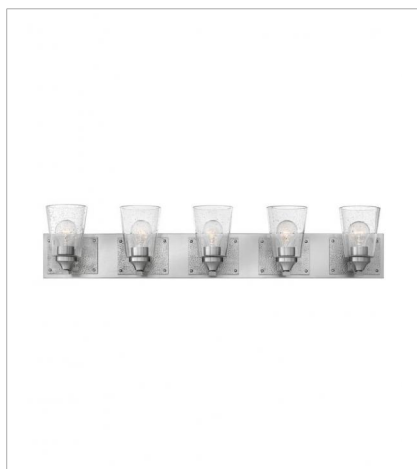

JACKSON

FINISH: Brushed Nickel with Polished Antique Nickel accents
GLASS: Clear Seedy

51820BN
SINGLE LIGHT VANITY
5" W, 7.3" H
Socket
1-100w Med.

51822BN
TWO LIGHT VANITY
16.3" W, 7.3" H
Socket
2-100w Med.

51823BN
THREE LIGHT VANITY
24" W, 7.3" H
Socket
3-100w Med.

51824BN
FOUR LIGHT VANITY
32.8" W, 7.3" H
Socket
4-100w Med.

51825BN
FIVE LIGHT VANITY
38.3" W, 7.3" H
Socket
5-100w Med.