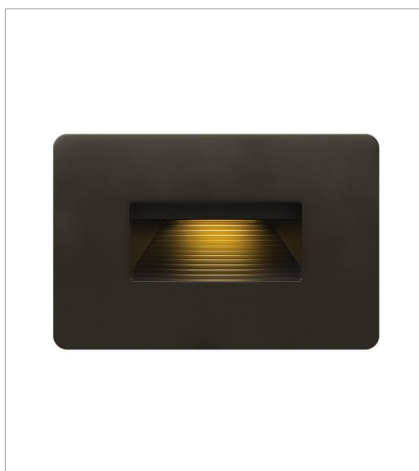

LUNA

Luna is a modern collection of solid aluminum fixtures offered in a unique combination of contemporary styles, including sleek wall lanterns. Luna also offers chic pocket wall sconces and compact ceiling mounts that are ideal for indoors or out.

FINISH: Bronze
GLASS: Etched Lens

15508BZ
LUNA STEP LIGHT 12V HORIZONTAL
4.5" W, 3" H
Integrated LED
3.80w LED *Included

58504BZ3K
LED 3000K STEP LIGHT 120V V...
3" W, 4.5" H
Integrated LED

58506BZ
LUNA STEP LIGHT 120V HORIZO...
4.8" W, 4.5" H
Integrated LED

58508BZ
LUNA STEP LIGHT 120V HORIZO...
4.5" W, 3" H
Integrated LED
4w LED *Included

58508BZ3K
LED 3000K STEP LIGHT 120V H...
4.5" W, 3" H
Integrated LED
4w LED *Included

1660BZ
MEDIUM WALL MOUNT LANTERN
6" W, 16" H
Socketed
2-7w GU10 LED, 20w Equiv.