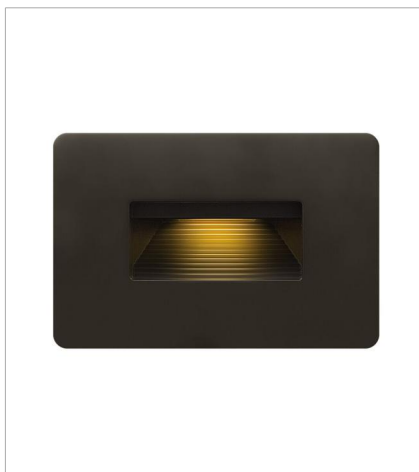

LUNA

Luna is a modern collection of solid aluminum fixtures offered in a unique combination of contemporary styles, including sleek wall lanterns. Luna also offers chic pocket wall sconces and compact ceiling mounts that are ideal for indoors or out.

FINISH: Bronze
GLASS: Etched Lens

15508BZ
LUNA STEP LIGHT 12V HORIZONTAL
4.5" W, 3" H
Integrated LED
3.80w LED *Included

58504BZ3K
LED 3000K STEP LIGHT 120V V...
3" W, 4.5" H
Integrated LED

58506BZ
LUNA STEP LIGHT 120V HORIZO...
4.8" W, 4.5" H
Integrated LED

58508BZ
LUNA STEP LIGHT 120V HORIZO...
4.5" W, 3" H
Integrated LED
4w LED *Included

58508BZ3K
LED 3000K STEP LIGHT 120V H...
4.5" W, 3" H
Integrated LED
4w LED *Included

1660BZ
MEDIUM WALL MOUNT LANTERN
6" W, 16" H
Socketed
2-7w GU10 LED, 20w Equiv.

FINISH: Bronze
GLASS: Etched Lens

1661BZ
SMALL DOWN LIGHT WALL MOUNT...
9" W, 5" H
Integrated LED
7.50w LED *Included

1662BZ
SMALL UP/DOWN LIGHT WALL MO...
9" W, 5" H
Integrated LED
15w LED *Included

1664BZ
LARGE WALL MOUNT LANTERN
9" W, 24" H
Socketed
2-7w GU10 LED, 20w Equiv.