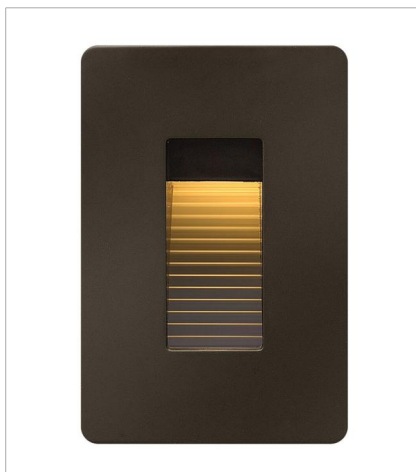

LUNA

Luna is a modern collection of solid aluminum fixtures offered in a unique combination of contemporary styles, including sleek wall lanterns. Luna also offers chic pocket wall sconces and compact ceiling mounts that are ideal for indoors or out.

FINISH: Bronze
GLASS: Etched Lens

15508BZ
LUNA STEP LIGHT 12V HORIZONTAL
4.5" W, 3" H
Integrated LED
3.80w LED *Included

58504BZ3K
LED 3000K STEP LIGHT 120V V...
3" W, 4.5" H
Integrated LED

58506BZ
LUNA STEP LIGHT 120V HORIZO...
4.8" W, 4.5" H
Integrated LED

58508BZ
LUNA STEP LIGHT 120V HORIZO...
4.5" W, 3" H
Integrated LED
4w LED *Included

58508BZ3K
LED 3000K STEP LIGHT 120V H...
4.5" W, 3" H
Integrated LED
4w LED *Included

1660BZ
MEDIUM WALL MOUNT LANTERN
6" W, 16" H
Socketed
2-7w GU10 LED, 20w Equiv.