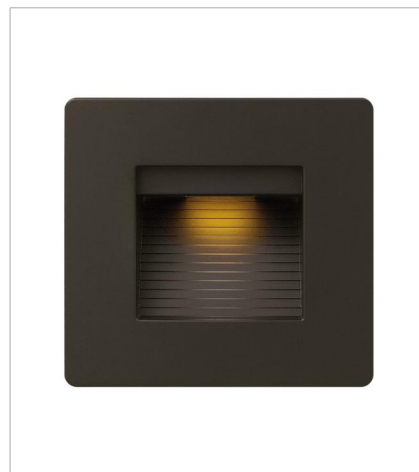

LUNA

Luna is a modern collection of solid aluminum fixtures offered in a unique combination of contemporary styles, including sleek wall lanterns. Luna also offers chic pocket wall sconces and compact ceiling mounts that are ideal for indoors or out.

FINISH: Bronze
GLASS: Etched Lens

15508BZ
LUNA STEP LIGHT 12V HORIZONTAL
4.5" W, 3" H
Integrated LED
3.80w LED *Included

58504BZ3K
LED 3000K STEP LIGHT 120V V...
3" W, 4.5" H
Integrated LED

58506BZ
LUNA STEP LIGHT 120V HORIZO...
4.8" W, 4.5" H
Integrated LED

58508BZ
LUNA STEP LIGHT 120V HORIZO...
4.5" W, 3" H
Integrated LED
4w LED *Included

58508BZ3K
LED 3000K STEP LIGHT 120V H...
4.5" W, 3" H
Integrated LED
4w LED *Included

1660BZ
MEDIUM WALL MOUNT LANTERN
6" W, 16" H
Socketed
2-7w GU10 LED, 20w Equiv.

FINISH: Bronze
GLASS: Etched Lens

1661BZ
SMALL DOWN LIGHT WALL MOUNT...
9" W, 5" H
Integrated LED
7.50w LED *Included

1662BZ
SMALL UP/DOWN LIGHT WALL MO...
9" W, 5" H
Integrated LED
15w LED *Included

1664BZ
LARGE WALL MOUNT LANTERN
9" W, 24" H
Socketed
2-7w GU10 LED, 20w Equiv.