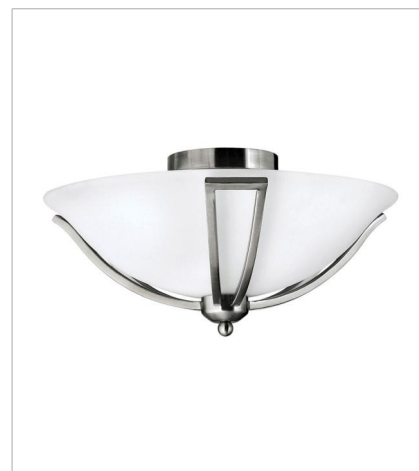

BOLLA

The graceful lines of Bolla create a soft elegance, while heavy cast ball transition details add to its innovative style. The strong proportions of the design contrast with the subtle bell shaped glass, combining both traditional and modern details.

FINISH: Brushed Nickel
GLASS: Etched Opal, Clear Seedy

5892BN
TWO LIGHT VANITY
16" W, 8.8" H
Socketed
2-14w Med. LED, 100w Equiv.

5894BN
FOUR LIGHT VANITY
35.8" W, 8.8" H
Socketed
4-14w Med. LED, 100w Equiv.

5895BN-CL
FIVE LIGHT VANITY
45.8" W, 8.8" H
Socketed

4667BN
SMALL PENDANT
7.8" W, 7.3" H
Socketed

4651BN
SMALL SEMI-FLUSH MOUNT
19.3" W, 14.3" H
Socketed

4660BN
SMALL FLUSH MOUNT
16.8" W, 8" H
Socketed
2-14w Med. LED, 75w Equiv.