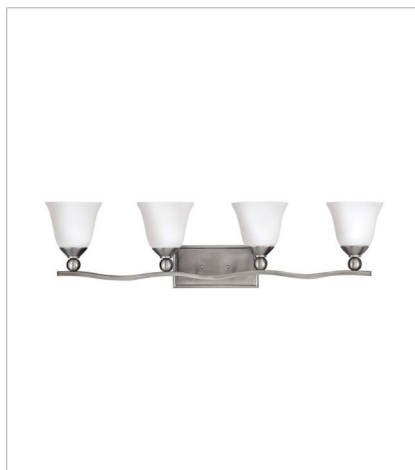

BOLLA

The graceful lines of Bolla create a soft elegance, while heavy cast ball transition details add to its innovative style. The strong proportions of the design contrast with the subtle bell shaped glass, combining both traditional and modern details.

FINISH: Brushed Nickel
GLASS: Etched Opal, Clear Seedy

5892BN
TWO LIGHT VANITY
16" W, 8.8" H
Socketed
2-14w Med. LED, 100w Equiv.

5894BN
FOUR LIGHT VANITY
35.8" W, 8.8" H
Socketed
4-14w Med. LED, 100w Equiv.

5895BN-CL
FIVE LIGHT VANITY
45.8" W, 8.8" H
Socketed

4667BN
SMALL PENDANT
7.8" W, 7.3" H
Socketed

4651BN
SMALL SEMI-FLUSH MOUNT
19.3" W, 14.3" H
Socketed

4660BN
SMALL FLUSH MOUNT
16.8" W, 8" H
Socketed
2-14w Med. LED, 75w Equiv.