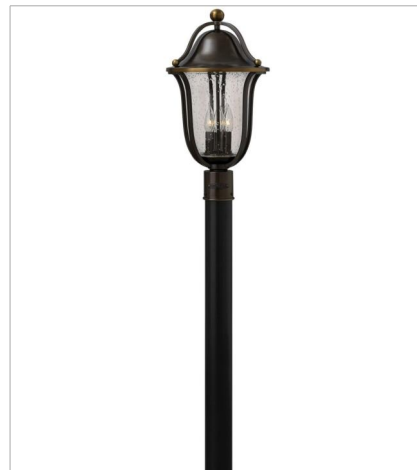

FINISH: Olde Bronze
GLASS: Clear Seedy, Light Amber Seedy, Etched Opal

5893OB-CL
THREE LIGHT VANITY
26" W, 8.8" H
Socketed
3-14w Med. LED, 100w Equiv.

5894OB-CL
FOUR LIGHT VANITY
35.8" W, 8.8" H
Socketed
4-14w Med. LED, 100w Equiv.

FINISH: Olde Bronze
GLASS: Clear Seedy, Light Amber Seedy, Etched Opal

4655OB-OPAL
MEDIUM SINGLE TIER
24" W, 24" H
Socketed
5-14w Med. LED, 100w Equiv. or 5-100w Med.

4656OB-OPAL
LARGE SINGLE TIER
29" W, 29" H
Socketed
6-14w Med. LED, 100w Equiv. or 6-100w Med.

FINISH: Olde Bronze
GLASS: Clear Seedy, Light Amber Seedy, Etched Opal

4651OB-OPAL
SMALL SEMI-FLUSH MOUNT
19.3" W, 14.3" H
Socketed

4660OB-OPAL
SMALL FLUSH MOUNT
16.8" W, 8" H
Socketed
2-14w Med. LED, 75w Equiv.

FINISH: Olde Bronze
GLASS: Clear Seedy, Light Amber Seedy, Etched Opal

2649OB
EXTRA LARGE WALL MOUNT LANTERN
14" W, 26" H
Socketed
4-5w Cand. LED, 40w Equiv.

2642OB
LARGE HANGING LANTERN
11" W, 20.5" H
Socketed
3-5w Cand. LED, 40w Equiv.