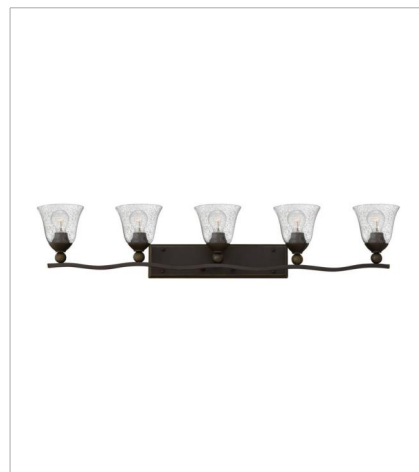

BOLLA

The graceful lines of Bolla create a soft elegance, while heavy cast ball transition details add to its innovative style. The strong proportions of the design contrast with the subtle bell shaped glass, combining both traditional and modern details.

FINISH: Olde Bronze
GLASS: Clear Seedy, Light Amber Seedy, Etched Opal

5893OB-CL
THREE LIGHT VANITY
26" W, 8.8" H
Socketed
3-14w Med. LED, 100w Equiv.

5894OB-CL
FOUR LIGHT VANITY
35.8" W, 8.8" H
Socketed
4-14w Med. LED, 100w Equiv.

5895OB-CL
FIVE LIGHT VANITY
45.8" W, 8.8" H
Socketed

4652OB
LARGE PENDANT
23.3" W, 26.3" H
Socketed
3-100w Med.

4652OB-OPAL
LARGE PENDANT
23.3" W, 26.3" H
Socketed

4655OB
MEDIUM SINGLE TIER
24" W, 24" H
Socketed
5-14w Med. LED, 100w Equiv. or 5-100w Med.

FINISH: Olde Bronze
GLASS: Clear Seedy, Light Amber Seedy, Etched Opal

4655OB-OPAL
MEDIUM SINGLE TIER
24" W, 24" H
Socketed
5-14w Med. LED, 100w Equiv. or 5-100w Med.

4656OB-OPAL
LARGE SINGLE TIER
29" W, 29" H
Socketed
6-14w Med. LED, 100w Equiv. or 6-100w Med.