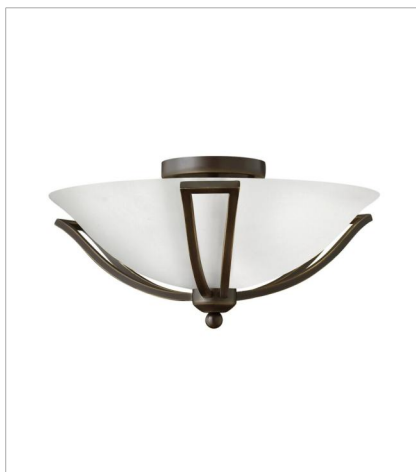

FINISH: Olde Bronze
GLASS: Clear Seedy, Light Amber Seedy, Etched Opal

5893OB-CL
THREE LIGHT VANITY
26" W, 8.8" H
Socketed
3-14w Med. LED, 100w Equiv.

5894OB-CL
FOUR LIGHT VANITY
35.8" W, 8.8" H
Socketed
4-14w Med. LED, 100w Equiv.

FINISH: Olde Bronze
GLASS: Clear Seedy, Light Amber Seedy, Etched Opal

4655OB-OPAL
MEDIUM SINGLE TIER
24" W, 24" H
Socketed
5-14w Med. LED, 100w Equiv. or 5-100w Med.

4656OB-OPAL
LARGE SINGLE TIER
29" W, 29" H
Socketed
6-14w Med. LED, 100w Equiv. or 6-100w Med.

4667OB
SMALL PENDANT
7.8" W, 7.3" H
Socketed
1-100w Med.

BOLLA

The graceful lines of Bolla create a soft elegance, while heavy cast ball transition details add to its innovative style. The strong proportions of the design contrast with the subtle bell shaped glass, combining both traditional and modern details.

FINISH: Olde Bronze
GLASS: Clear Seedy, Light Amber Seedy, Etched Opal

4651OB-OPAL
SMALL SEMI-FLUSH MOUNT
19.3" W, 14.3" H
Socketed

4660OB-OPAL
SMALL FLUSH MOUNT
16.8" W, 8" H
Socketed
2-14w Med. LED, 75w Equiv.